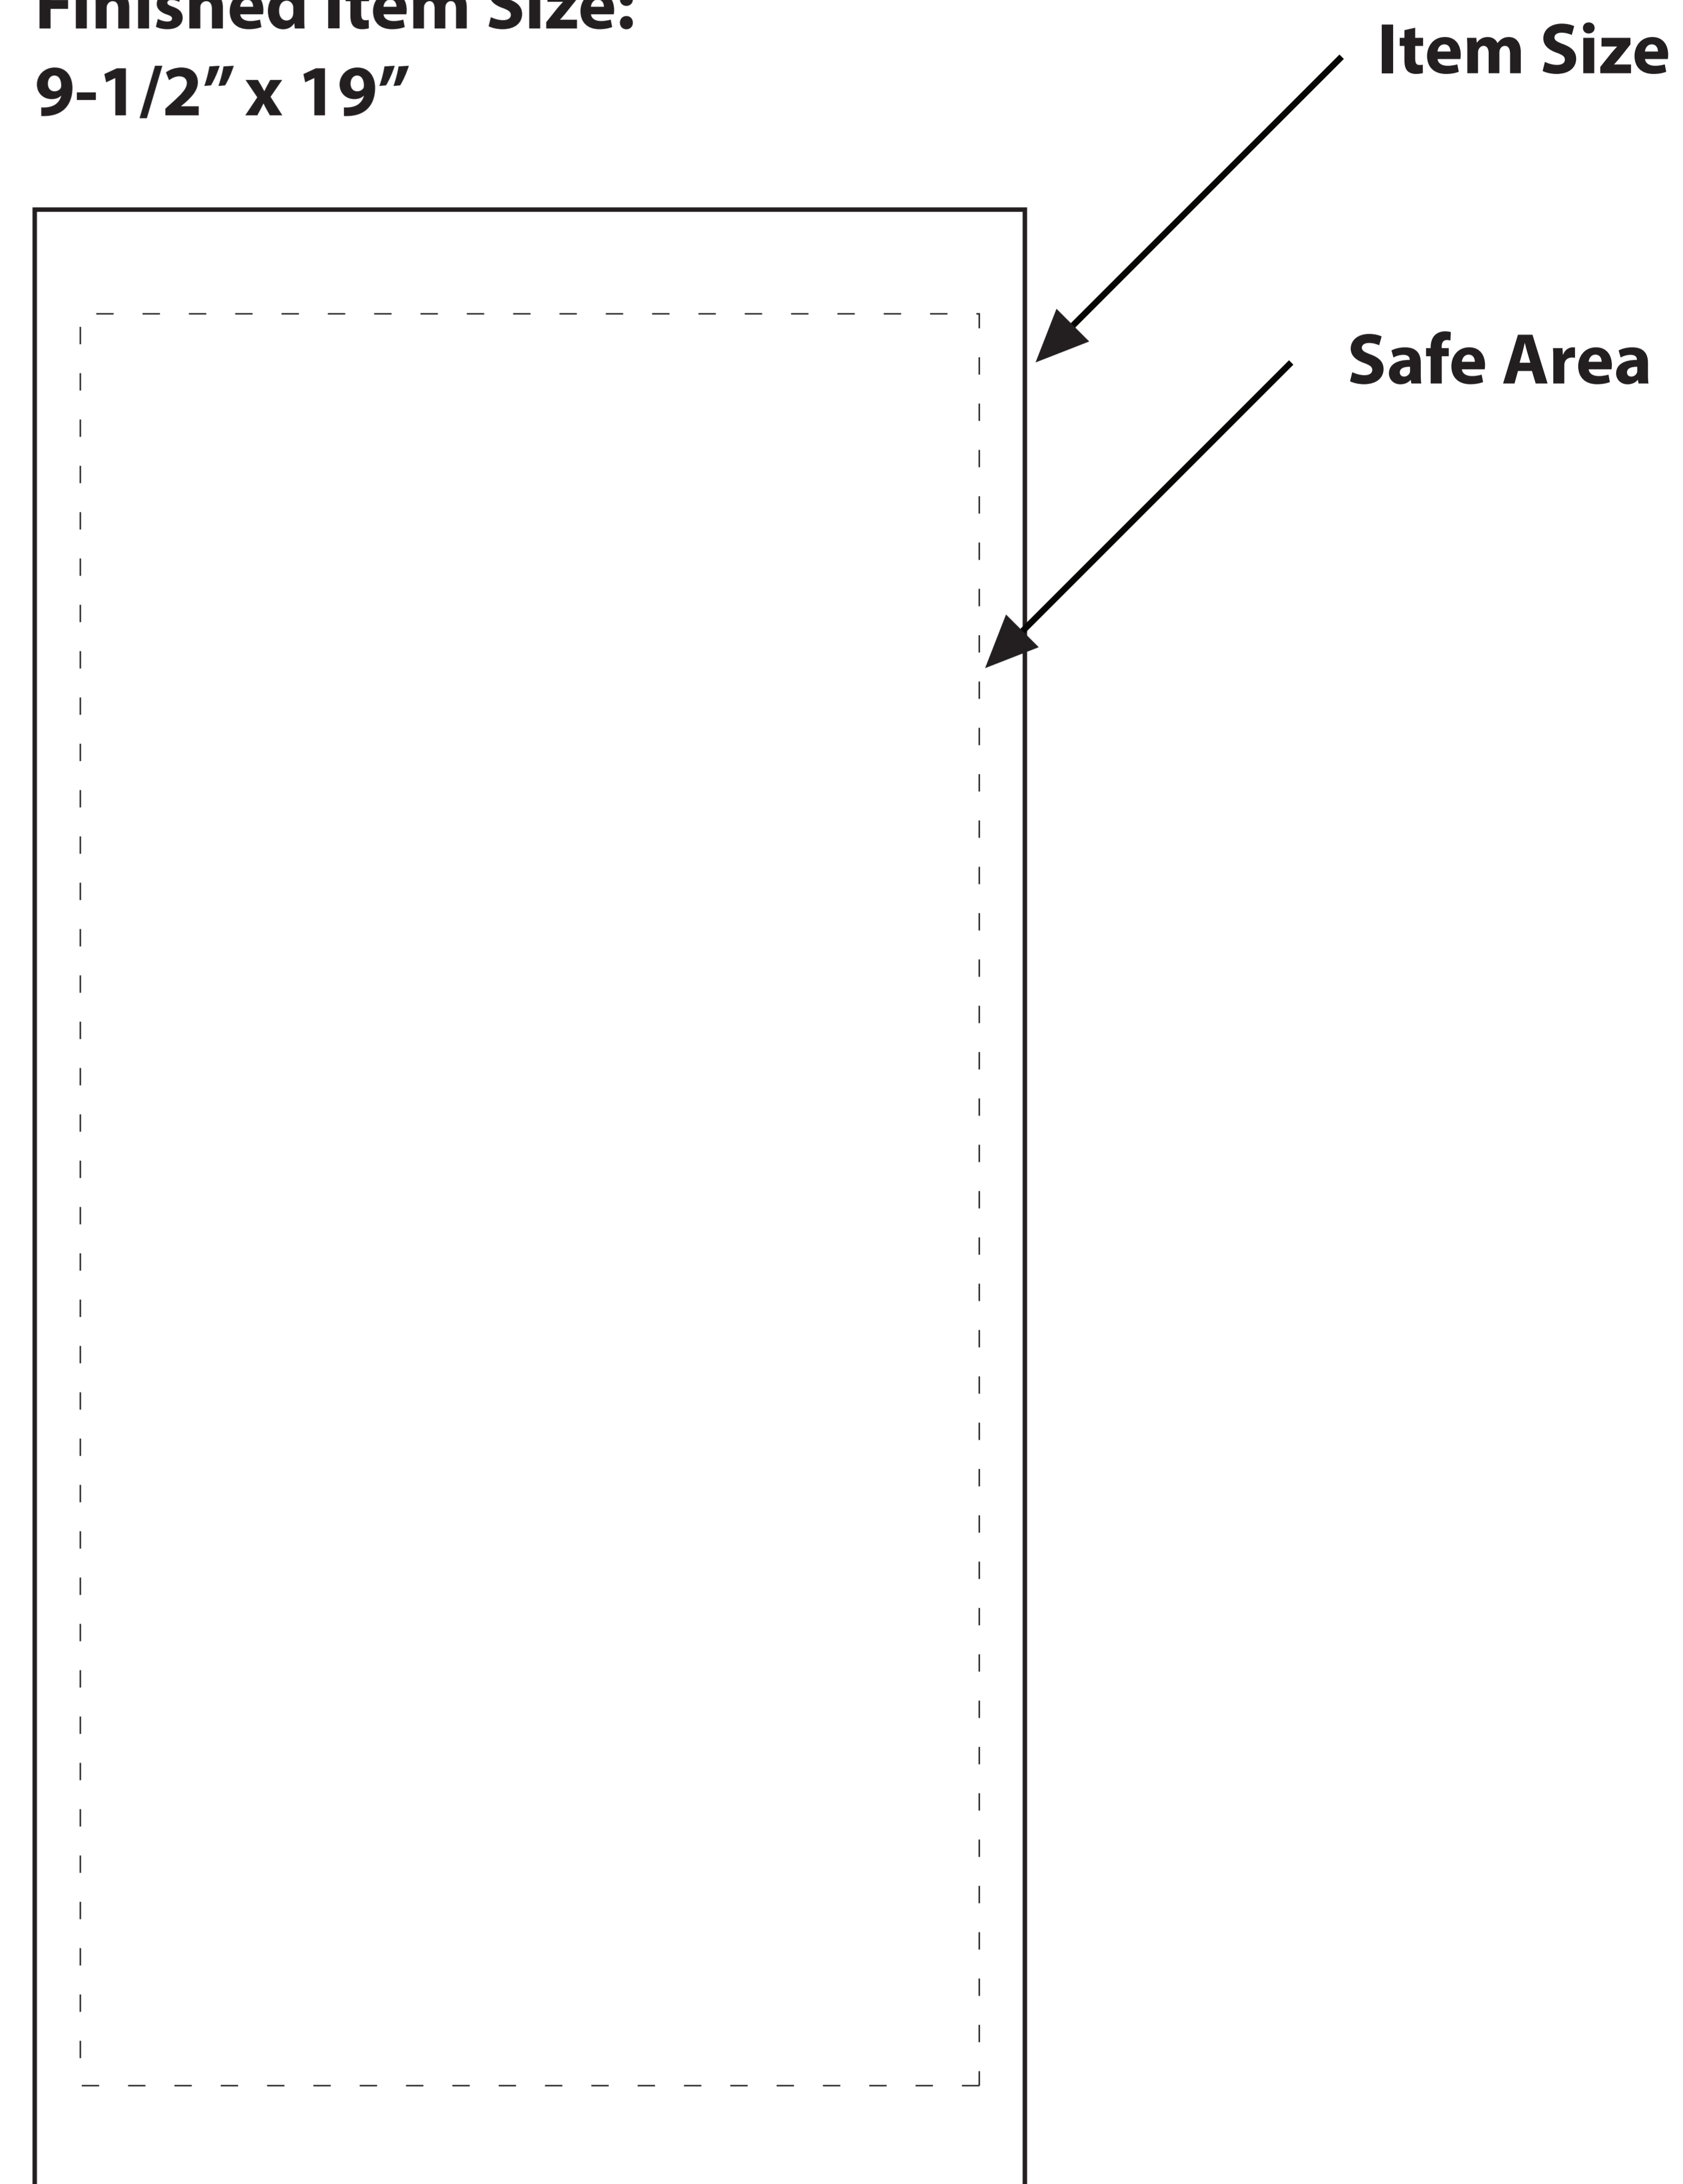

ITEM #7145HTOP3

FULL COLOR Sublimation

Full Bleed Imprint Size: 10-1/8" x 39-3/8"

Finished Item Size:
9-1/2" x 19"

NOTE: Front and back sides are printed separately and art will not be continuous across the edges.