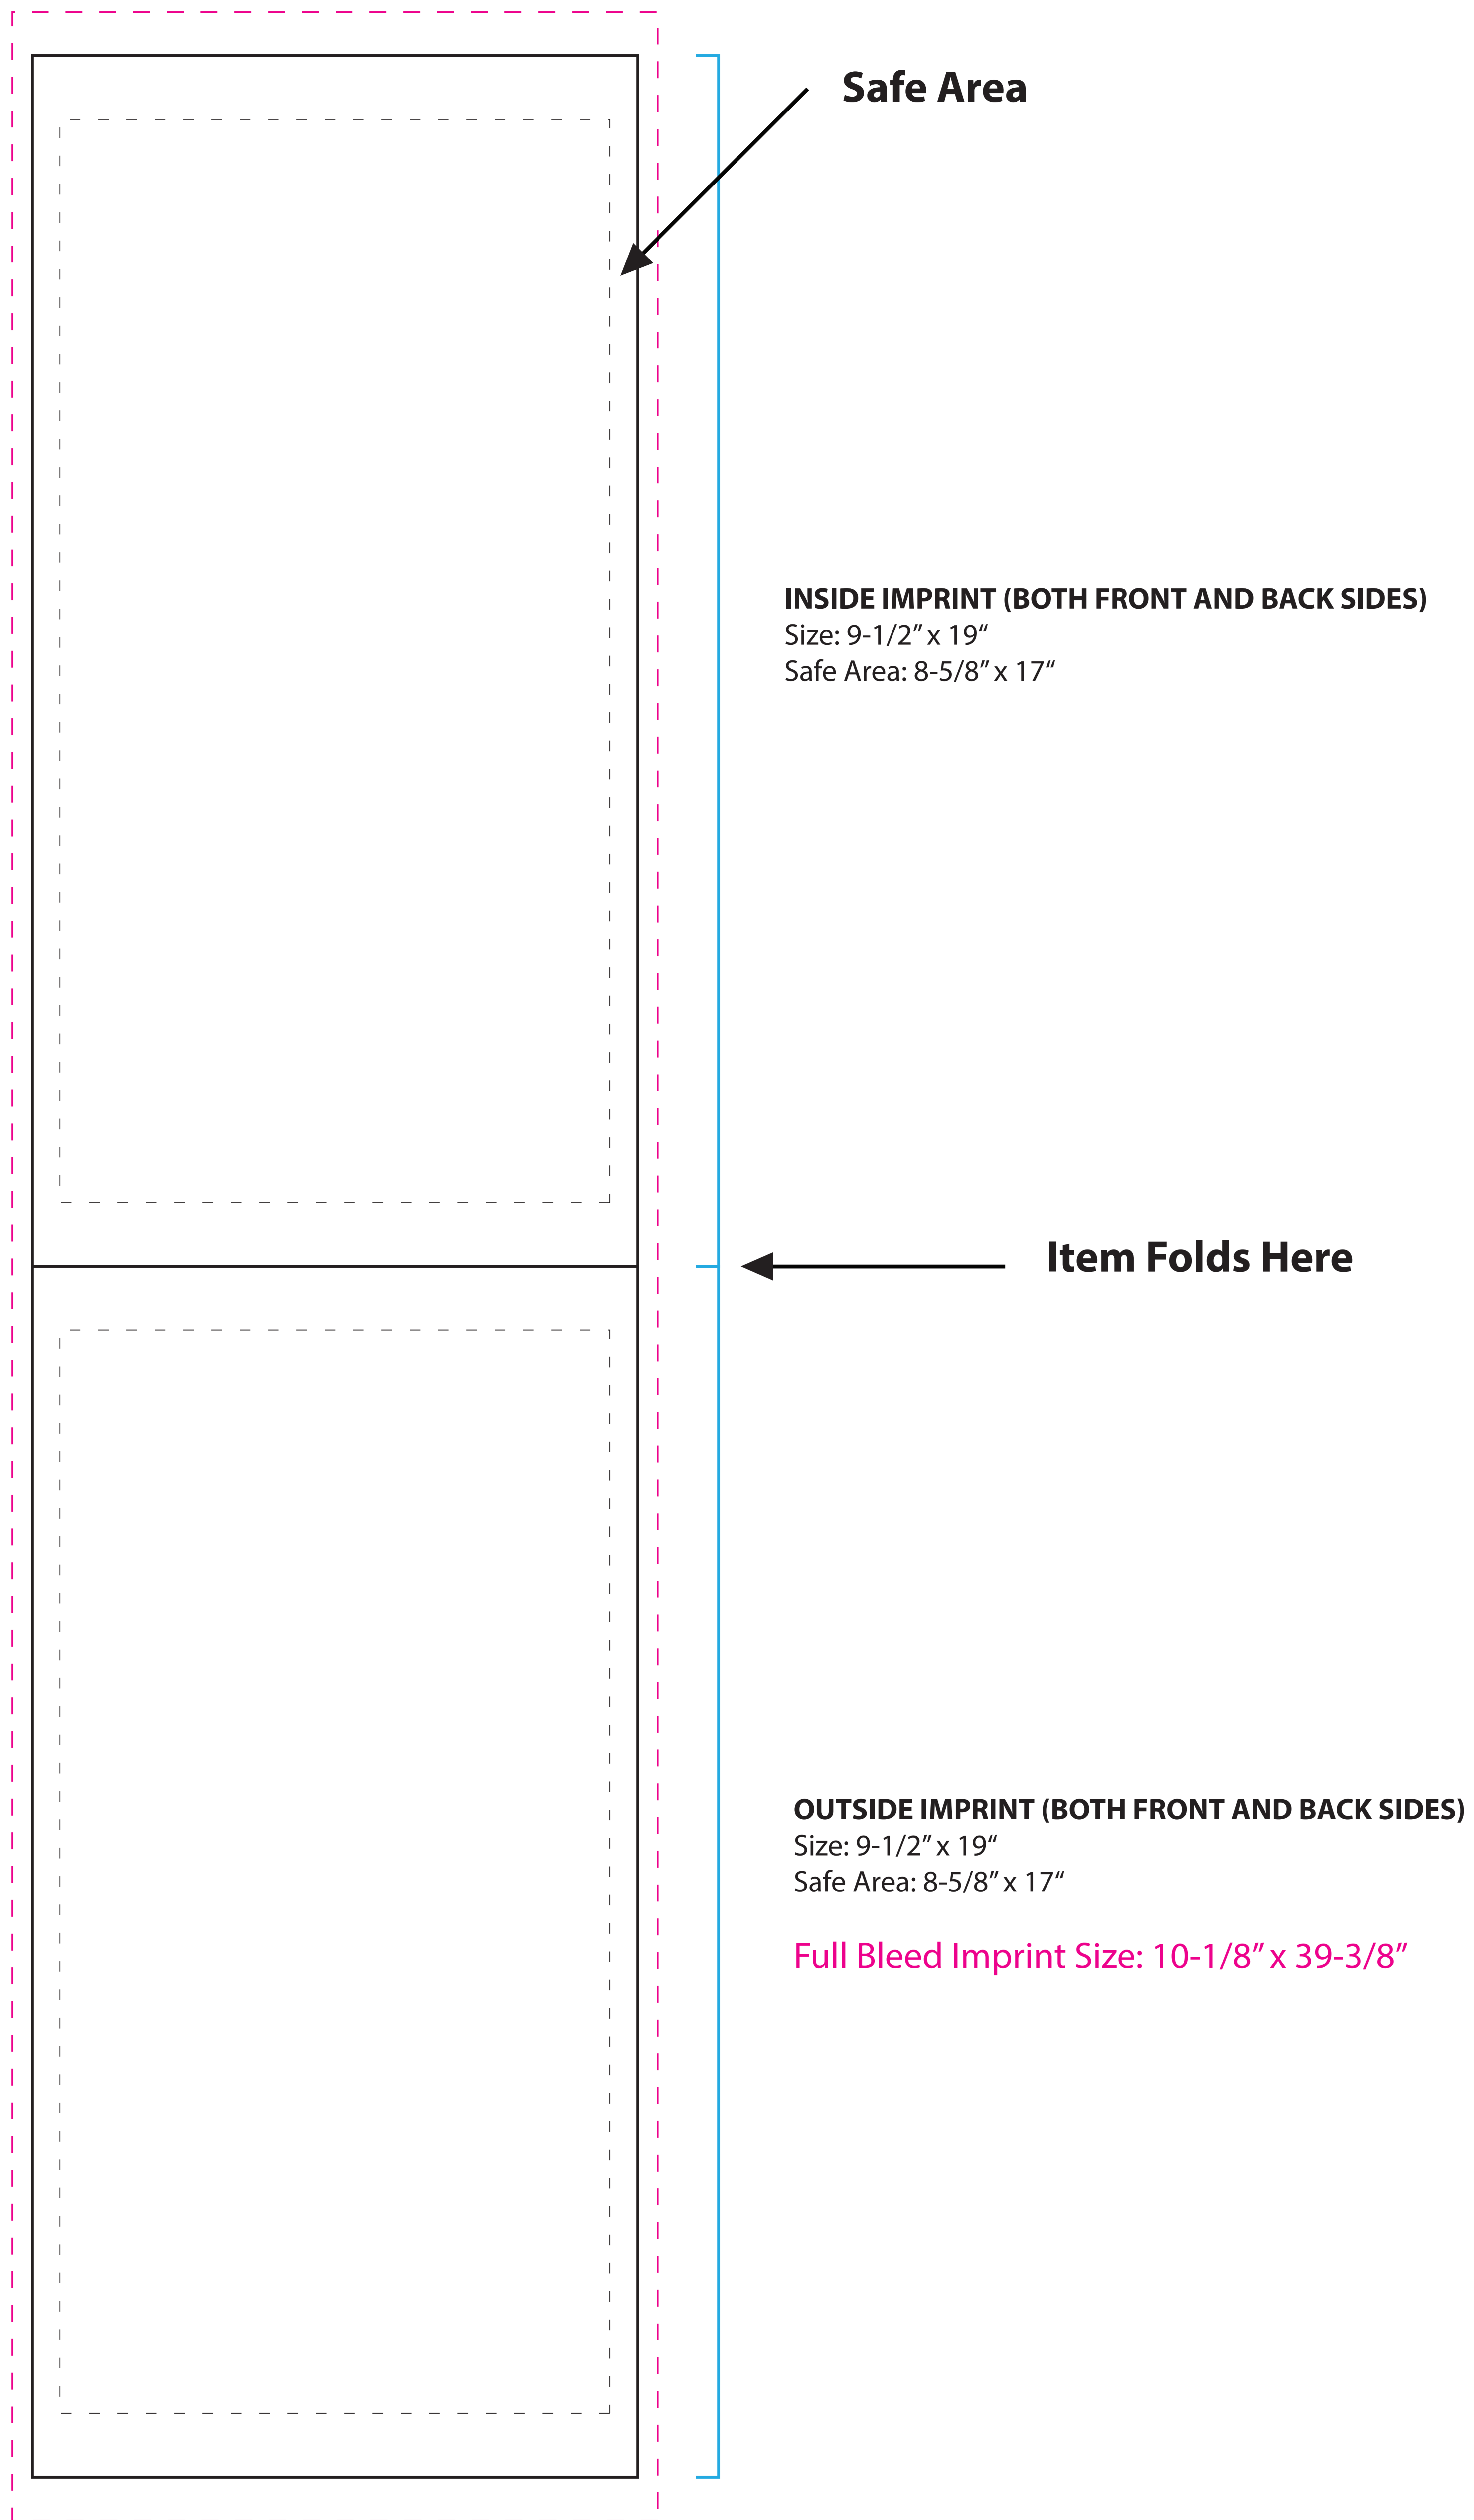

ITEM #7145HTOP3

FULL COLOR Sublimation

Full Bleed Imprint Size: 10-1/8" x 39-3/8"

Finished Item Size:
9-1/2" x 19"

NOTE: Front and back sides are printed separately and art will not be continuous across the edges.