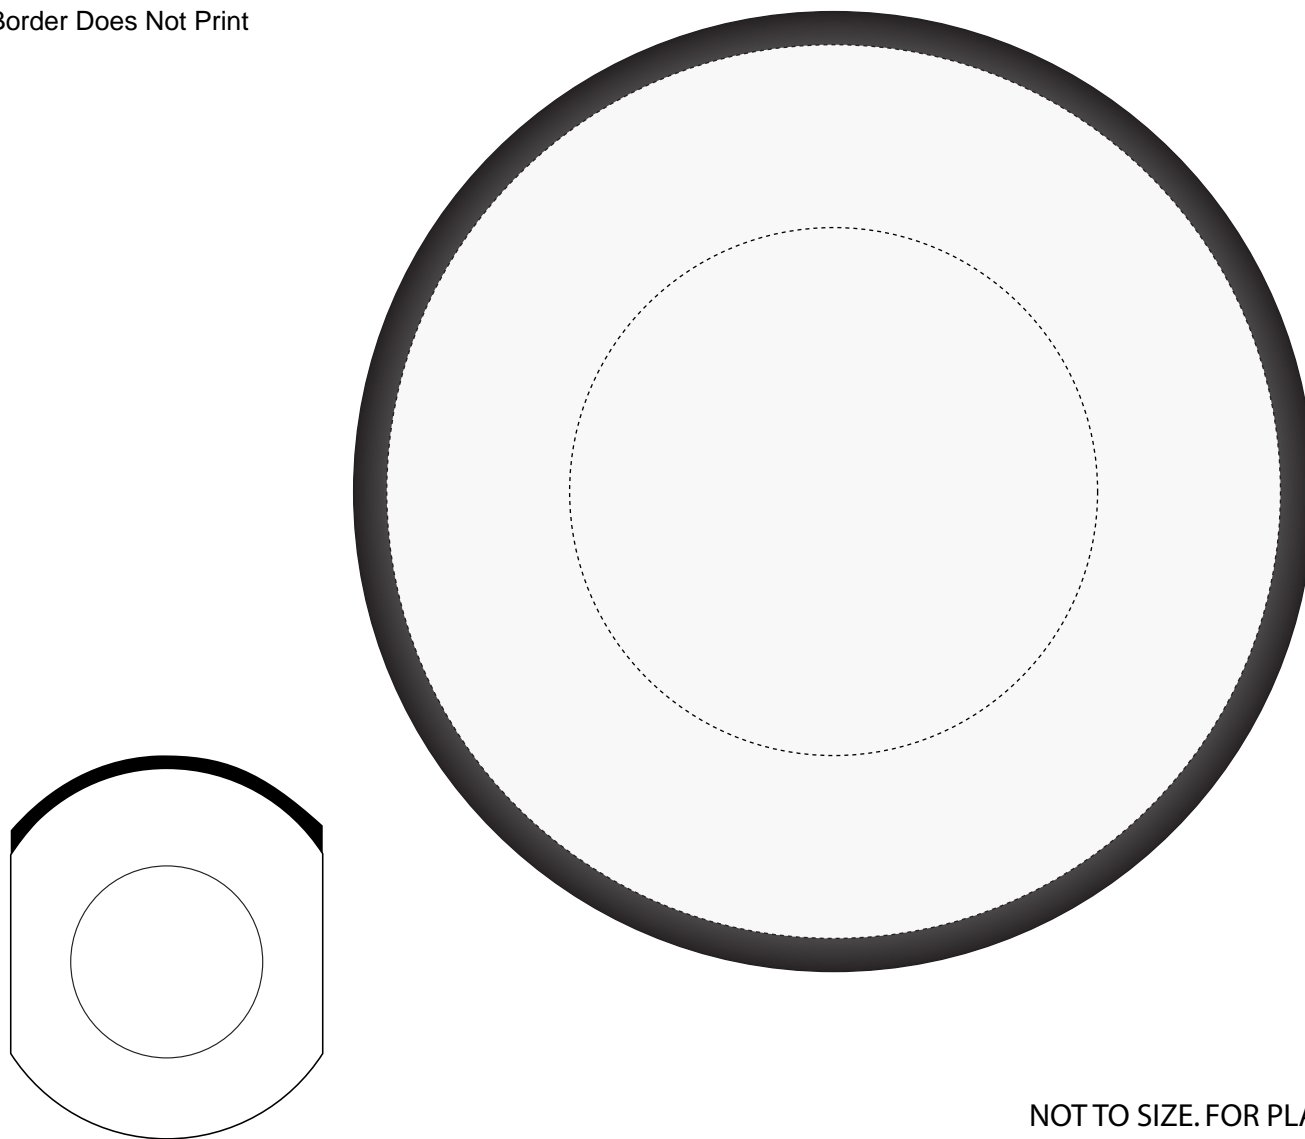

ITEM # 7133 - Collapsible Flyer

Available Color(s) : WHITE

Imprint Area : Frisbee:5 1/2" , pouch:2" diam

Artwork Format(s) accepted : CMYK TIF 300 dpi (with 0.25" bleed)
or Vector EPS (type outlined)

Artwork Recommendations : No type smaller than 7 pt.

Industry standard allows
1/16" movement in any direction

Purchase Order #:

* Art Shown at 50%
Border Does Not Print

NOT TO SIZE. FOR PLACEMENT ONLY

ART NOTES:

ITEM # 7133 - Collapsible Flyer

Available Color(s) : BLUE

Imprint Area : Frisbee:5 1/2" , pouch:2" diam

Artwork Format(s) accepted : CMYK TIF 300 dpi (with 0.25" bleed)
or Vector EPS (type outlined)

Artwork Recommendations : No type smaller than 7 pt.

Industry standard allows
1/16" movement in any direction

Purchase Order #:

* Art Shown at 50%
Border Does Not Print

NOT TO SIZE. FOR PLACEMENT ONLY

ART NOTES:

ITEM # 7133 - Collapsible Flyer

Available Color(s) : RED
Imprint Area : Frisbee:5 1/2" , pouch:2" diam
Artwork Format(s) accepted : CMYK TIF 300 dpi (with 0.25" bleed)
or Vector EPS (type outlined)
Artwork Recommendations : No type smaller than 7 pt.