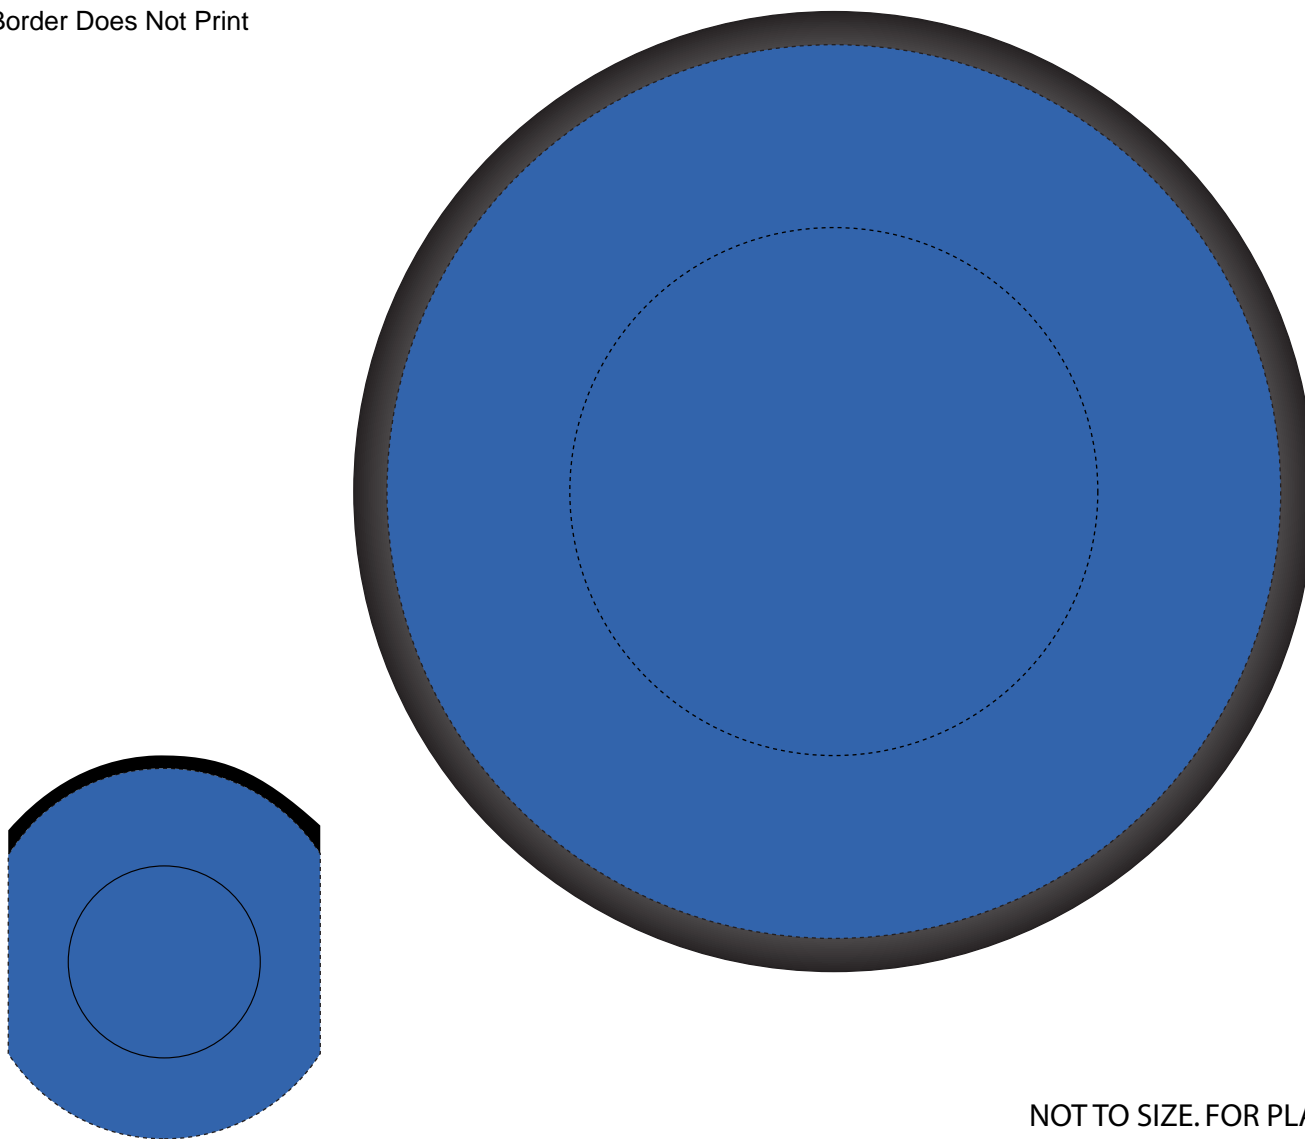

ITEM # 7133 - Collapsible Flyer

Available Color(s) : WHITE

Imprint Area : Frisbee:5 1/2" , pouch:2" diam

Artwork Format(s) accepted : CMYK TIF 300 dpi (with 0.25" bleed)
or Vector EPS (type outlined)

Artwork Recommendations : No type smaller than 7 pt.

Industry standard allows
1/16" movement in any direction

Purchase Order #:

* Art Shown at 50%
Border Does Not Print

NOT TO SIZE. FOR PLACEMENT ONLY

ART NOTES:

ITEM # 7133 - Collapsible Flyer

Available Color(s) : BLUE

Imprint Area : Frisbee:5 1/2" , pouch:2" diam

Artwork Format(s) accepted : CMYK TIF 300 dpi (with 0.25" bleed)
or Vector EPS (type outlined)

Artwork Recommendations : No type smaller than 7 pt.

Industry standard allows
1/16" movement in any direction

Purchase Order #:

* Art Shown at 50%
Border Does Not Print

NOT TO SIZE. FOR PLACEMENT ONLY

ART NOTES:

ITEM # 7133 - Collapsible Flyer

Available Color(s) : RED
Imprint Area : Frisbee:5 1/2" , pouch:2" diam
Artwork Format(s) accepted : CMYK TIF 300 dpi (with 0.25" bleed)
or Vector EPS (type outlined)
Artwork Recommendations : No type smaller than 7 pt.