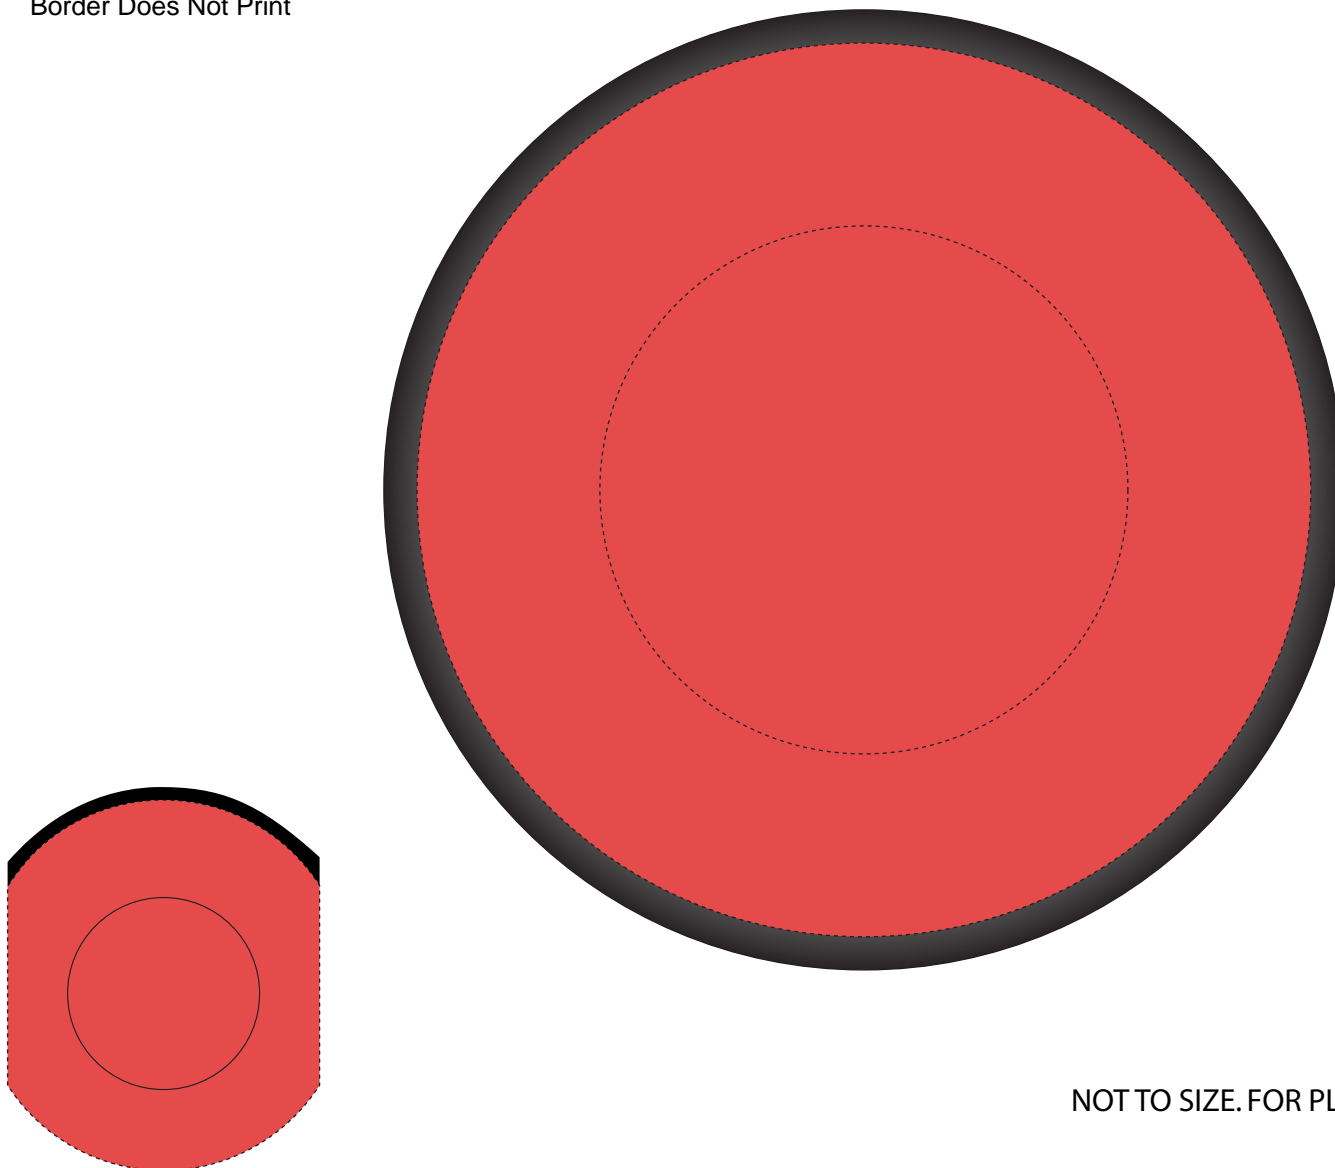

ITEM # 7133 - Collapsible Flyer

Available Color(s) : WHITE

Imprint Area : Frisbee:5 1/2" , pouch:2" diam

Artwork Format(s) accepted : CMYK TIF 300 dpi (with 0.25" bleed)
or Vector EPS (type outlined)

Artwork Recommendations : No type smaller than 7 pt.

Industry standard allows
1/16" movement in any direction

Purchase Order #:

* Art Shown at 50%
Border Does Not Print

NOT TO SIZE. FOR PLACEMENT ONLY

ART NOTES:

ITEM # 7133 - Collapsible Flyer

Available Color(s) : BLUE

Purchase Order #:

* Art Shown at 50%
Border Does Not Print

NOT TO SIZE. FOR PLACEMENT ONLY

ART NOTES:

ITEM # 7133 - Collapsible Flyer

Available Color(s) : RED
Imprint Area : Frisbee:5 1/2" , pouch:2" diam
Artwork Format(s) accepted : CMYK TIF 300 dpi (with 0.25" bleed)
or Vector EPS (type outlined)
Artwork Recommendations : No type smaller than 7 pt.

Industry standard allows
1/16" movement in any direction

Purchase Order #:

* Art Shown at 50%
Border Does Not Print

NOT TO SIZE. FOR PLACEMENT ONLY

ART NOTES:

ITEM # 7133 - Collapsible Flyer

Available Color(s) : LIME GREEN
Imprint Area : Frisbee:5 1/2" , pouch:2" diam
Artwork Format(s) accepted : CMYK TIF 300 dpi (with 0.25" bleed)
or Vector EPS (type outlined)
Artwork Recommendations : No type smaller than 7 pt.