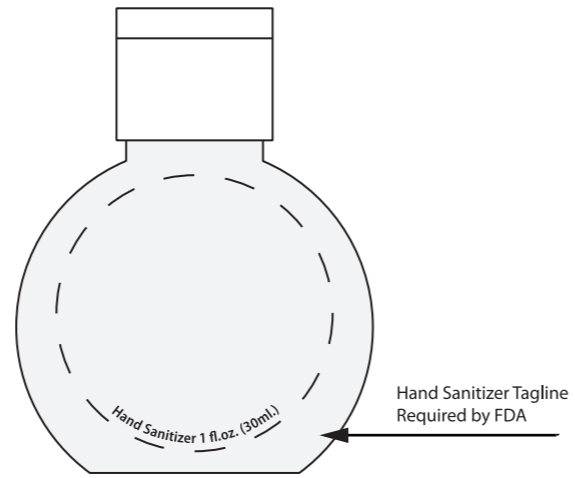

ITEM #5416/5416S

4-Color Process on Label

Pad Print directly on Item

Imprint size: 1-7/16 Diameter

Size: 100% of actual size

Silicone Leash Included Unattached

(Not to scale)