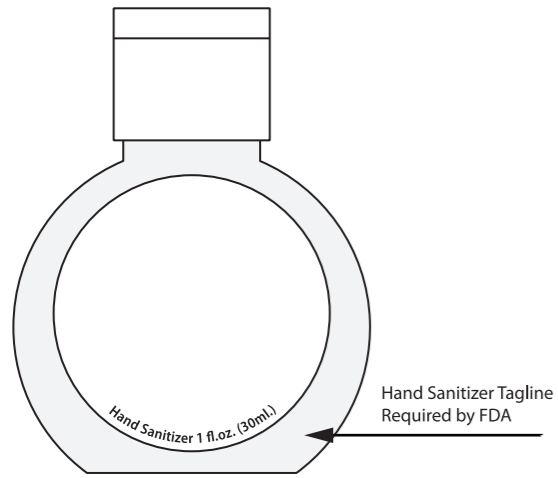

ITEM #5416/5416S

4-Color Process on Label

Pad Print directly on Item

Imprint size: 1-7/16 Diameter

Size: 100% of actual size

Silicone Leash Included Unattached

(Not to scale)