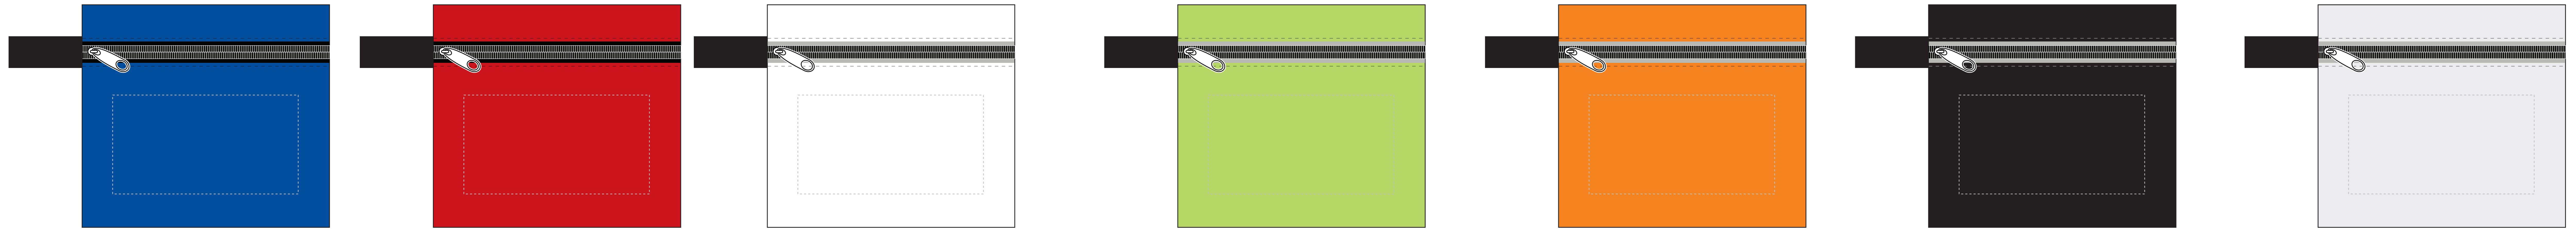

ITEM #5312

Item # 5312  
Imprint area: 3.75" W x 2" H  
100% of actual size

 = imprint area

(Clear)