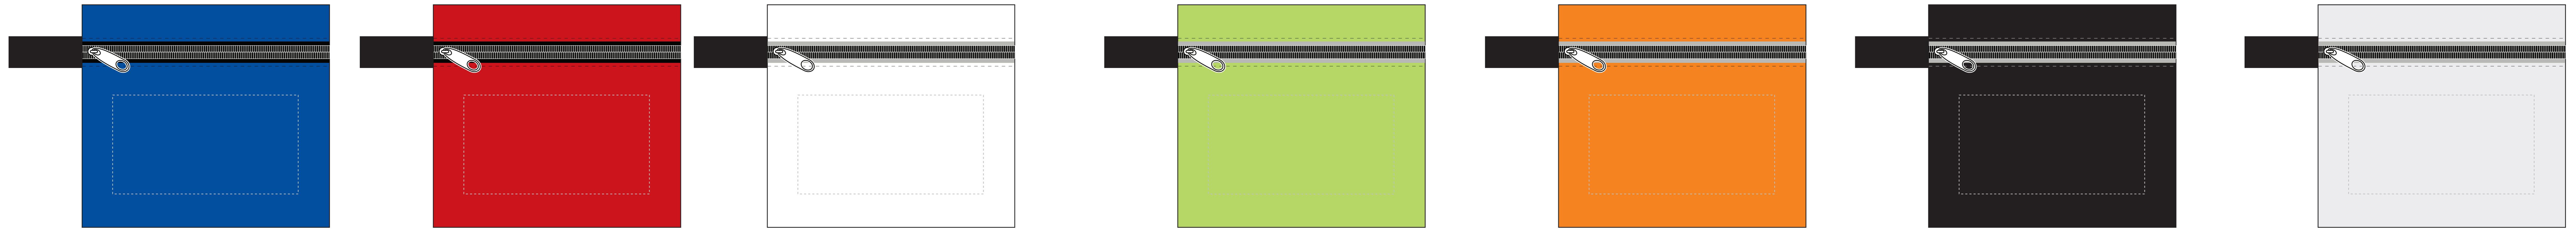

ITEM #5310

Item # 5310  
Imprint area: 3.75" W x 2" H  
100% of actual size

 = imprint area

(Clear)