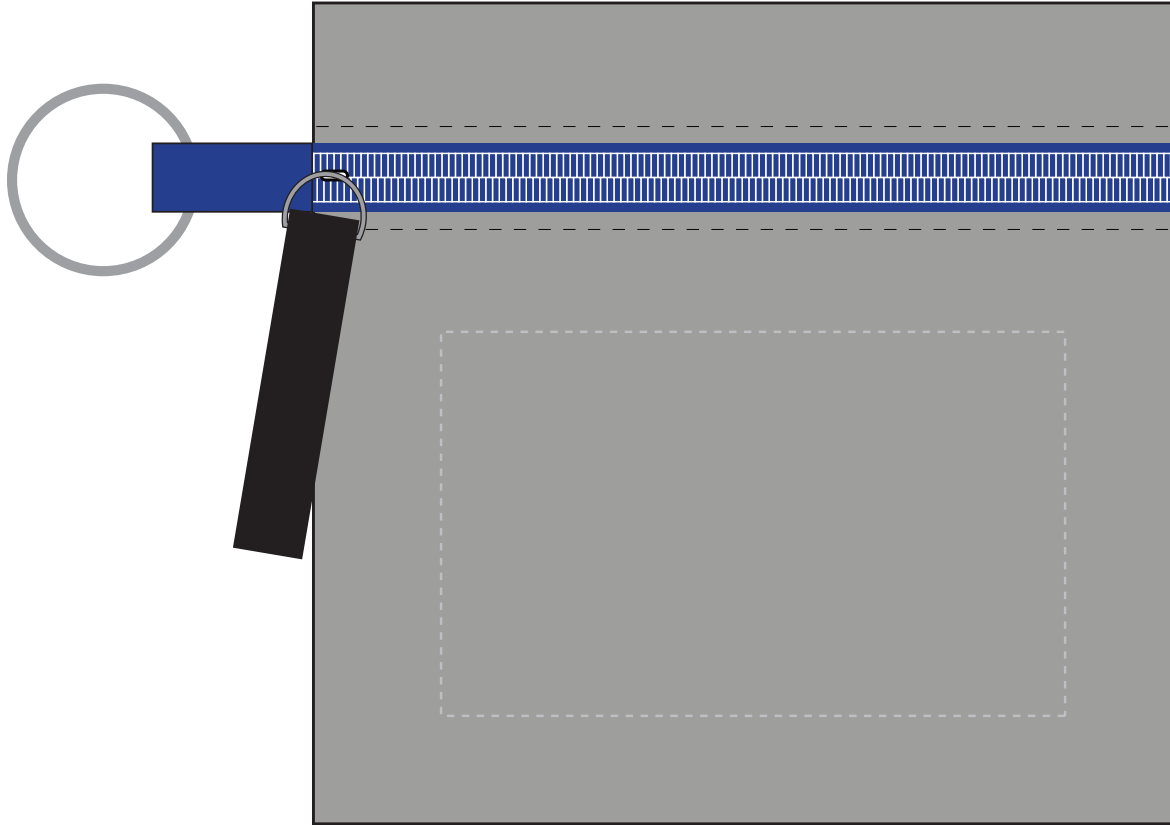

ITEM #5216

Screen Print

Imprint area: 3.25" W x 2" H