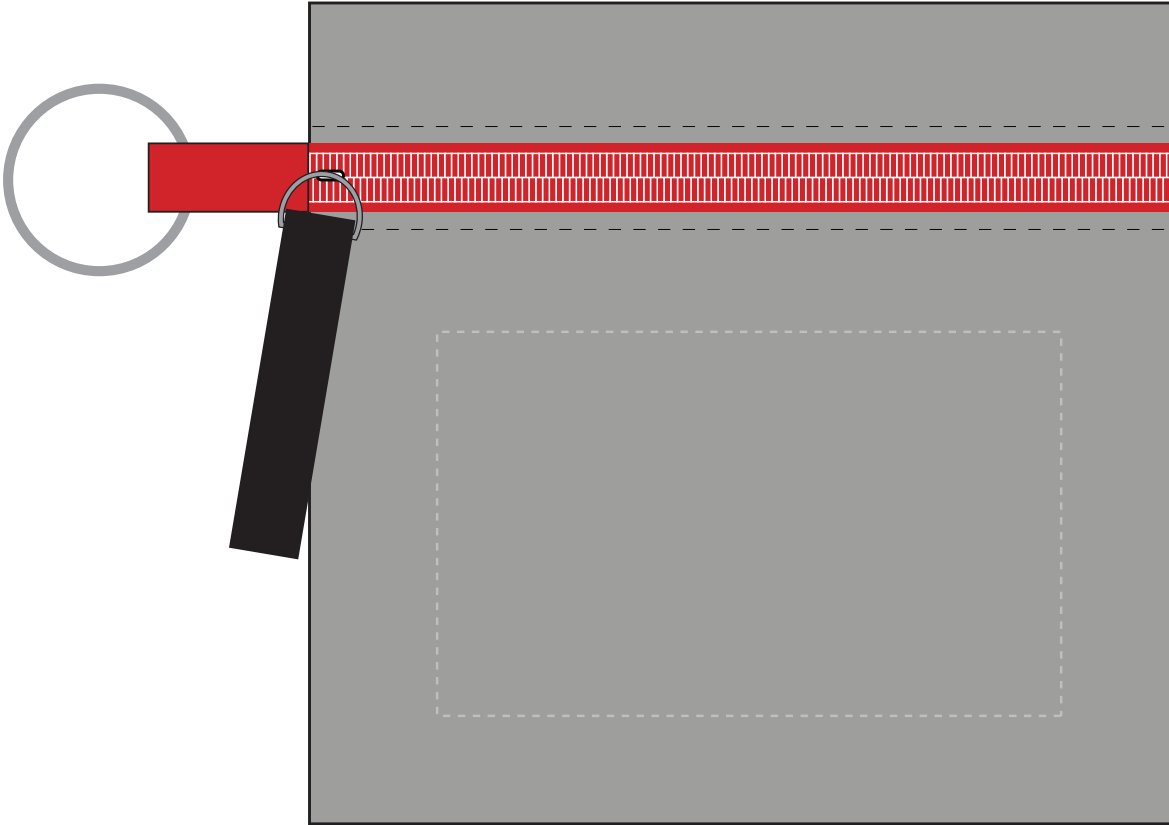

ITEM #5216

Screen Print

Imprint area: 3.25" W x 2" H