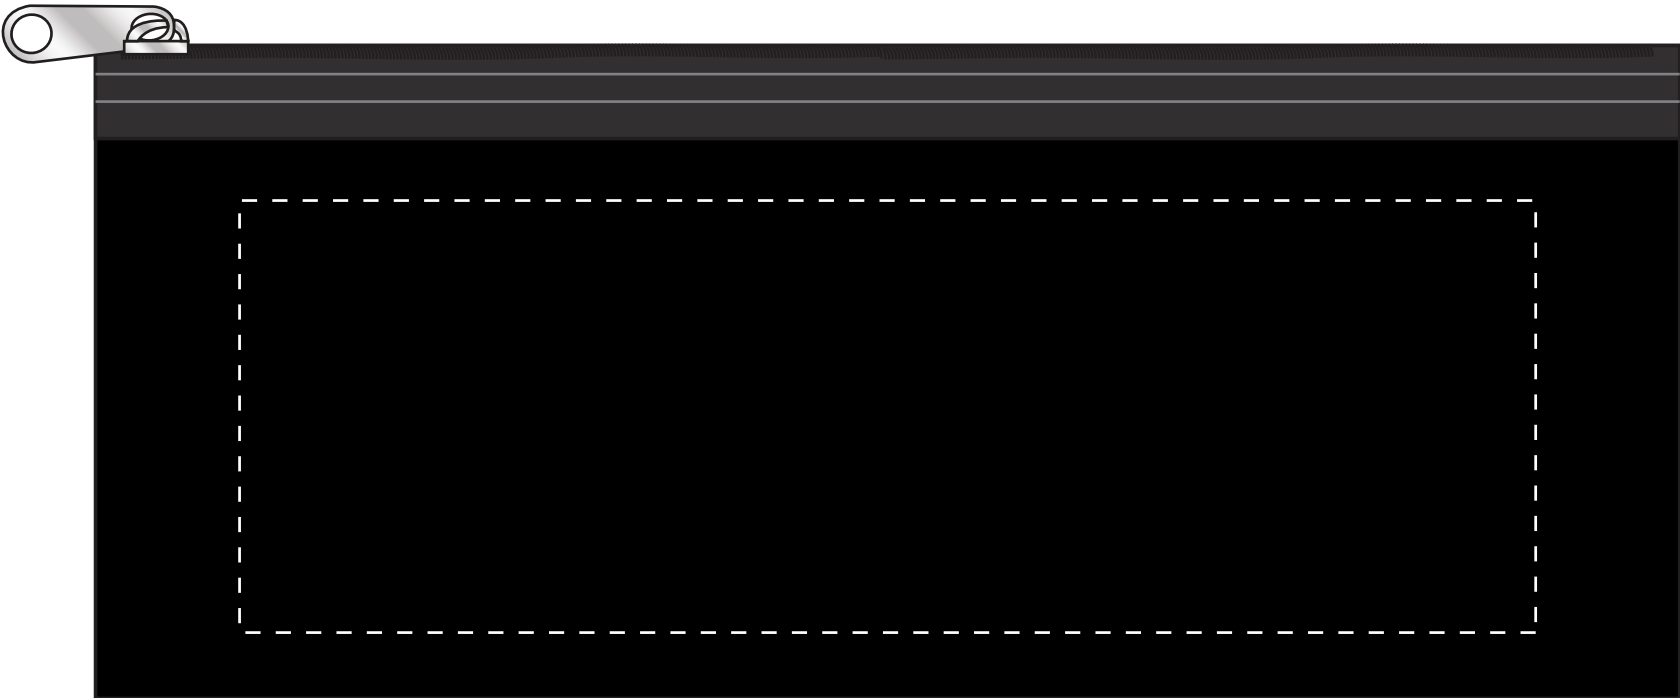

ITEM 5214

Screen Print

Imprint Area: 6-3/4" x 2-1/4"