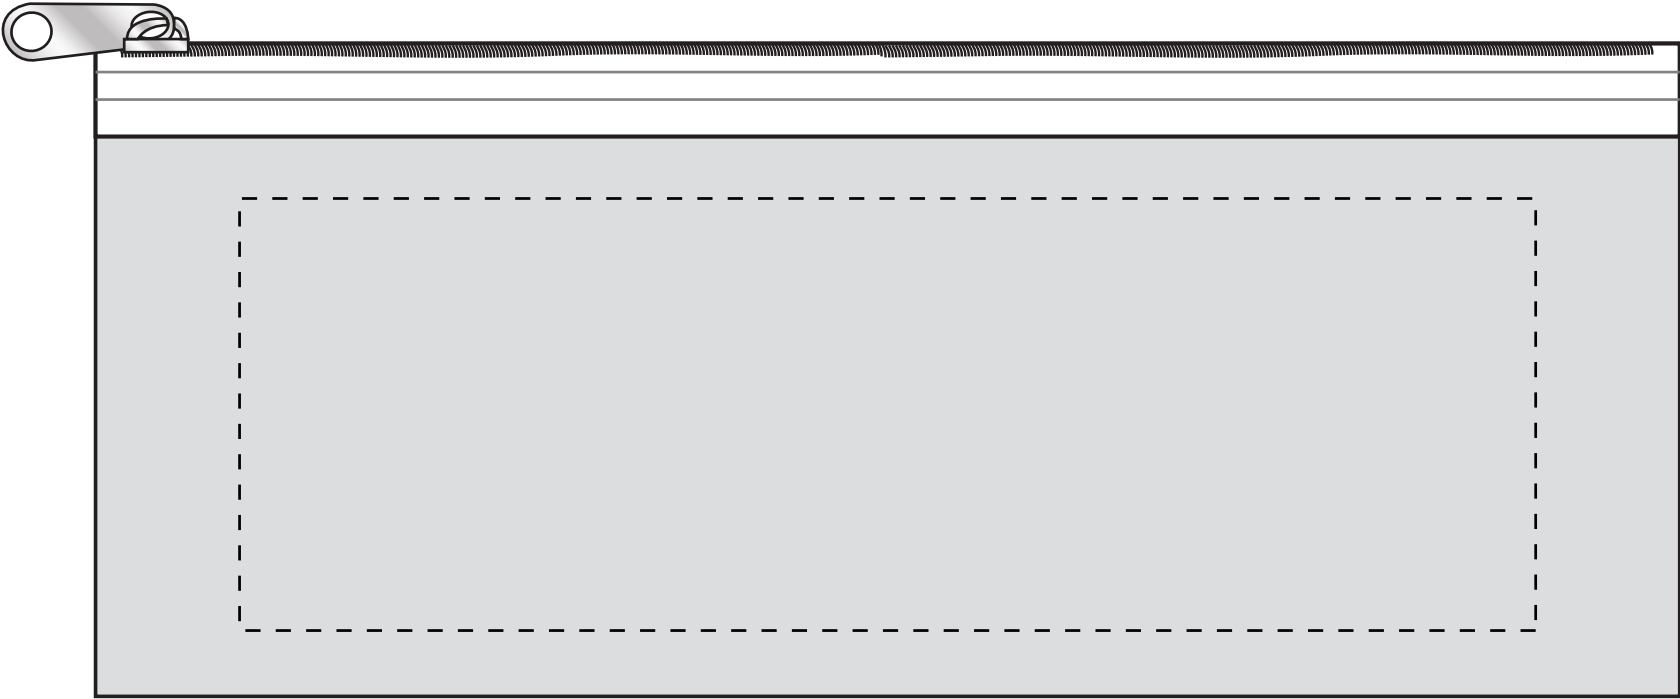

ITEM 5214

Screen Print

Imprint Area: 6-3/4" x 2-1/4"