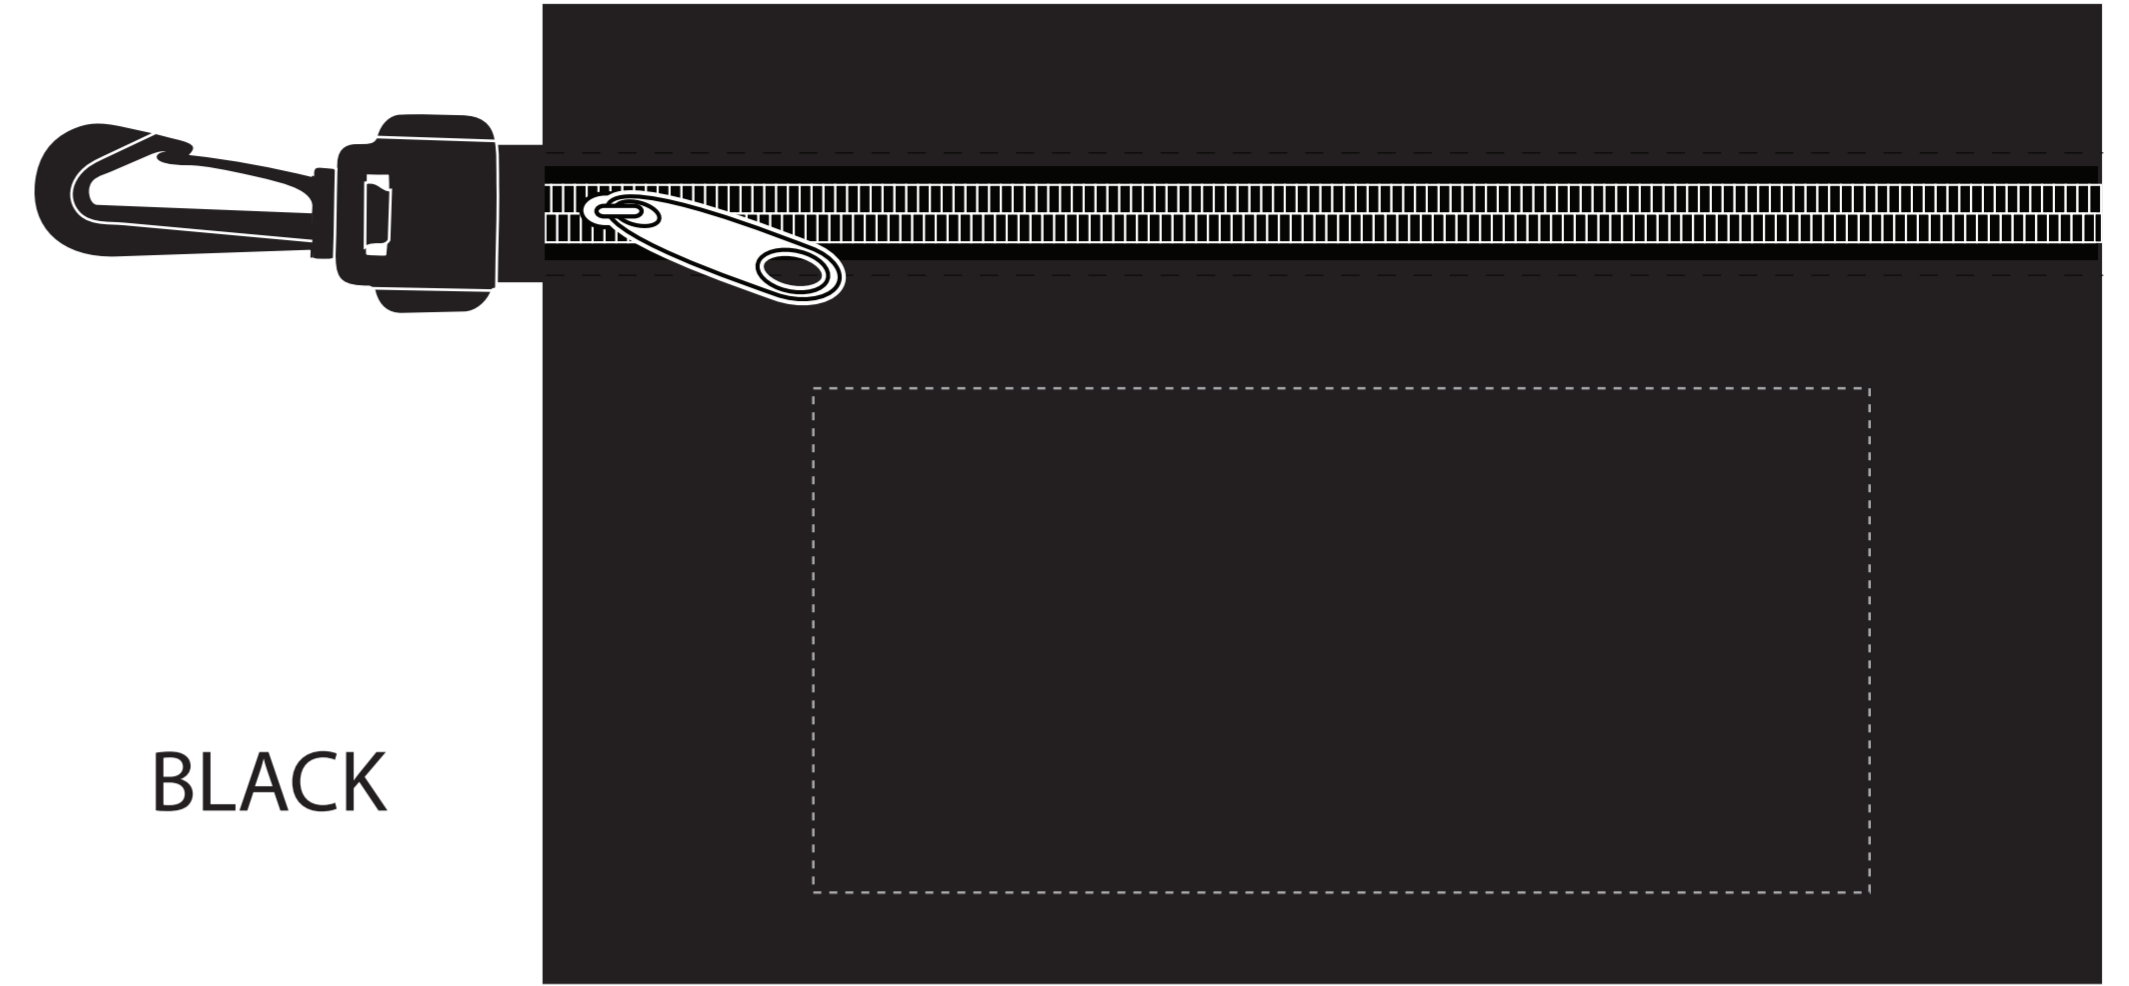

ITEM# 5212

Screen Print

CLEAR

BLACK

BLUE

LIME

RED

Imprint Size: 5-1/2" x 2-5/8"