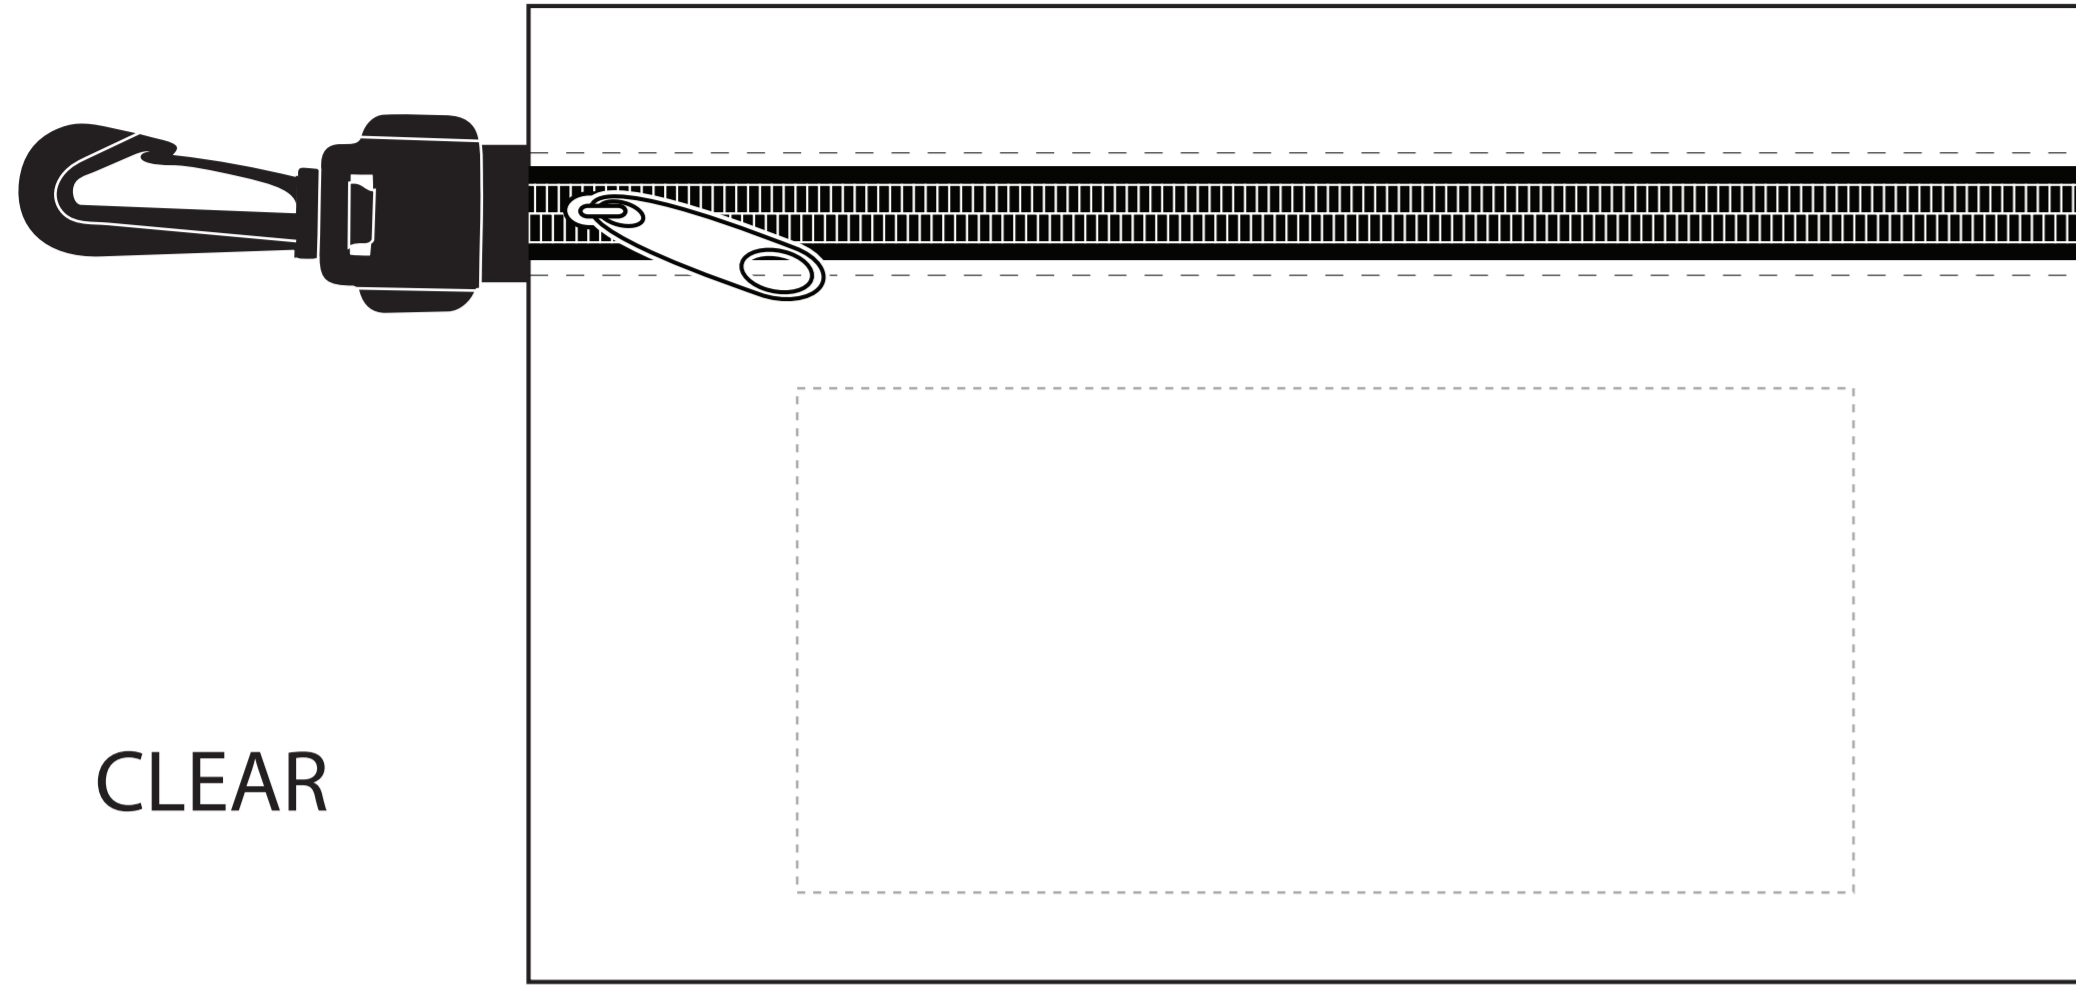

ITEM# 5212

Screen Print

CLEAR

BLACK

BLUE

LIME

RED

Imprint Size: 5-1/2" x 2-5/8"