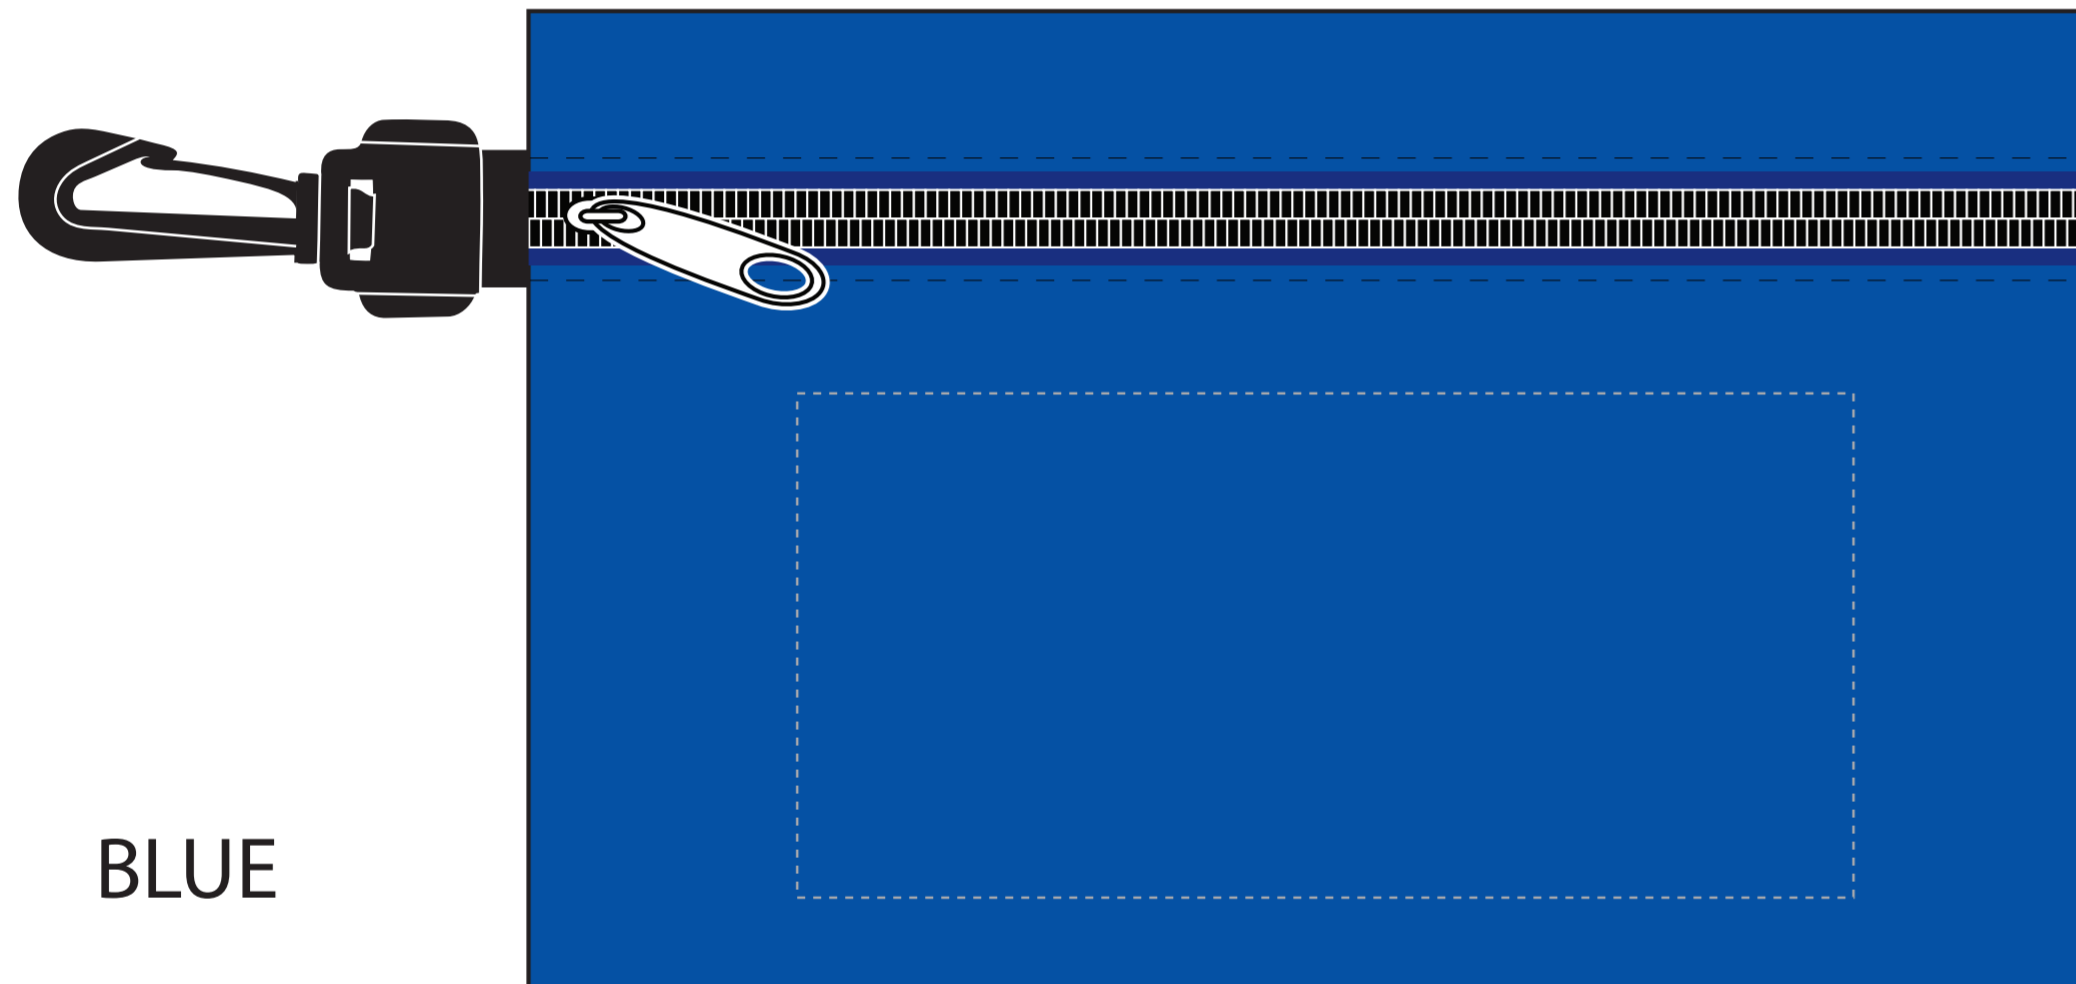

ITEM# 5212

Screen Print

CLEAR

BLACK

BLUE

LIME

RED

Imprint Size: 5-1/2" x 2-5/8"