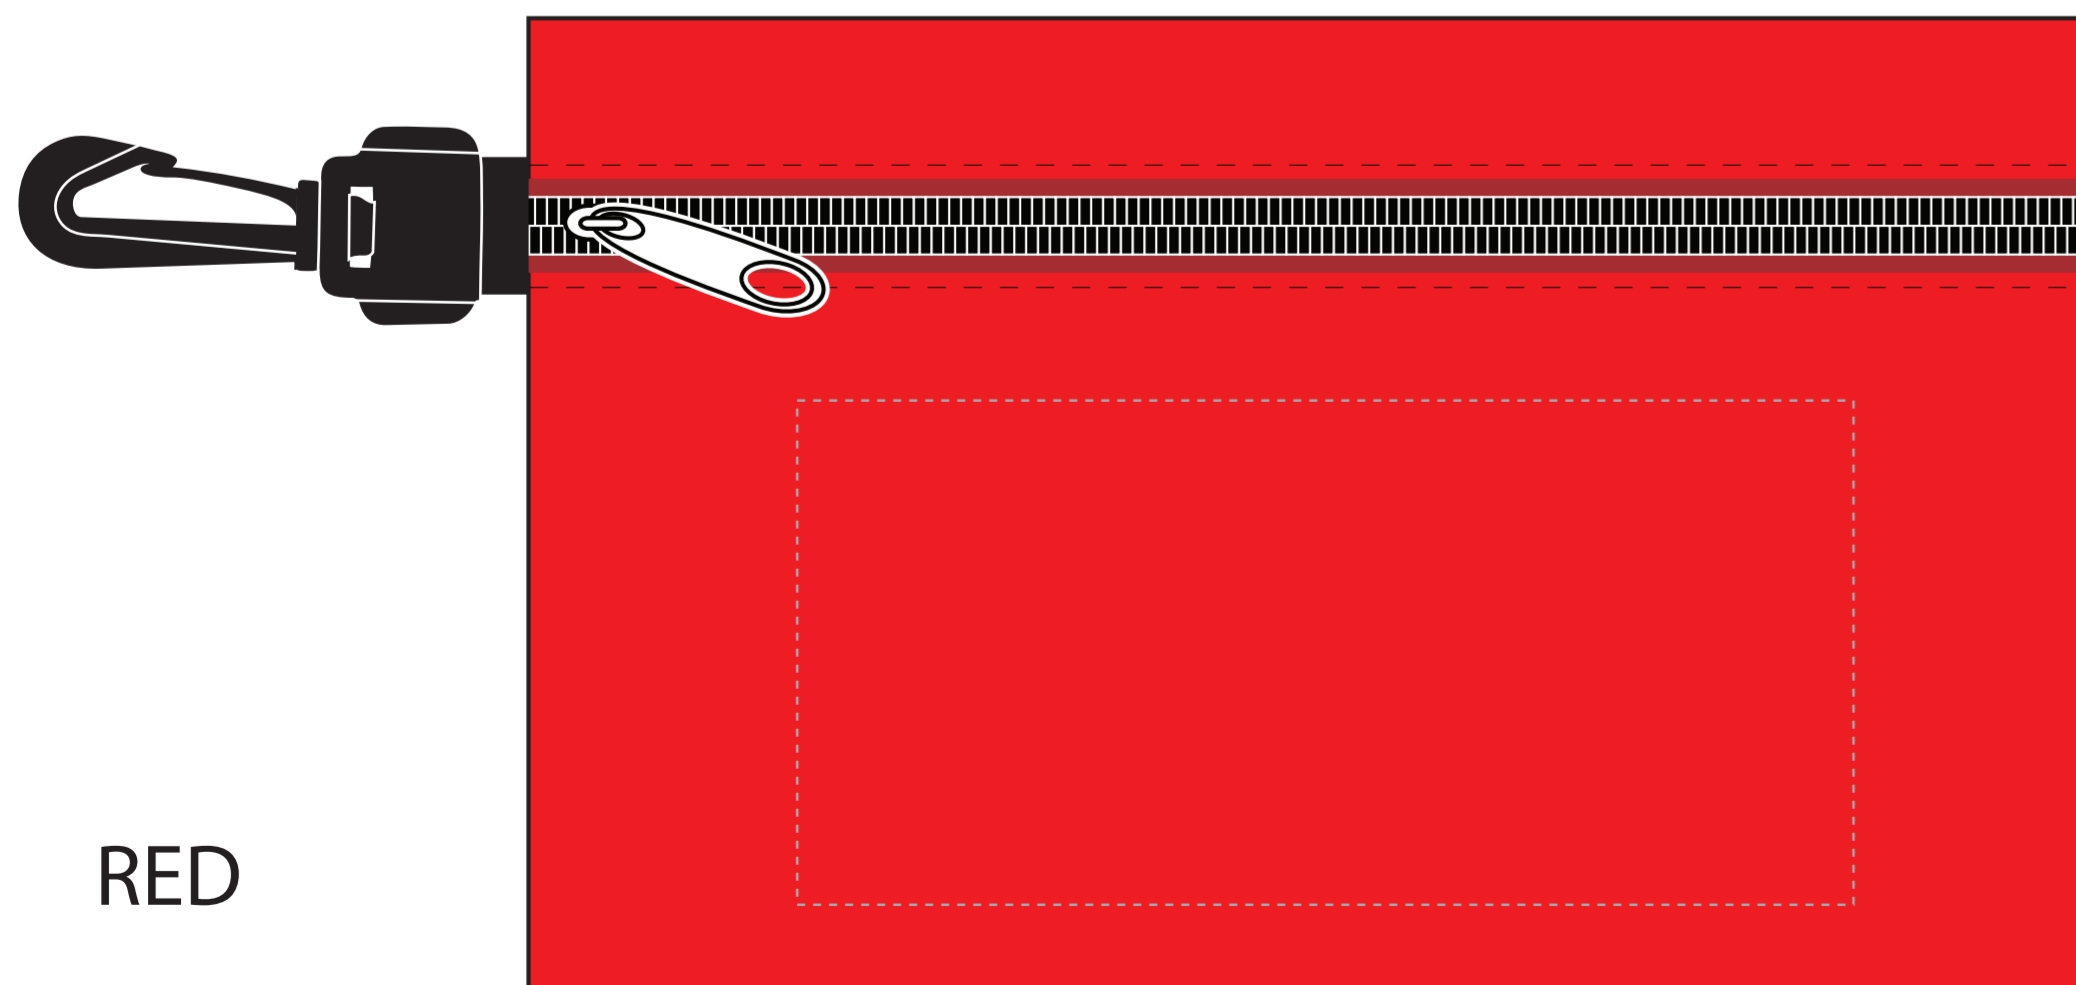

ITEM# 5212

Screen Print

CLEAR

BLACK

BLUE

LIME

RED

Imprint Size: 5-1/2" x 2-5/8"