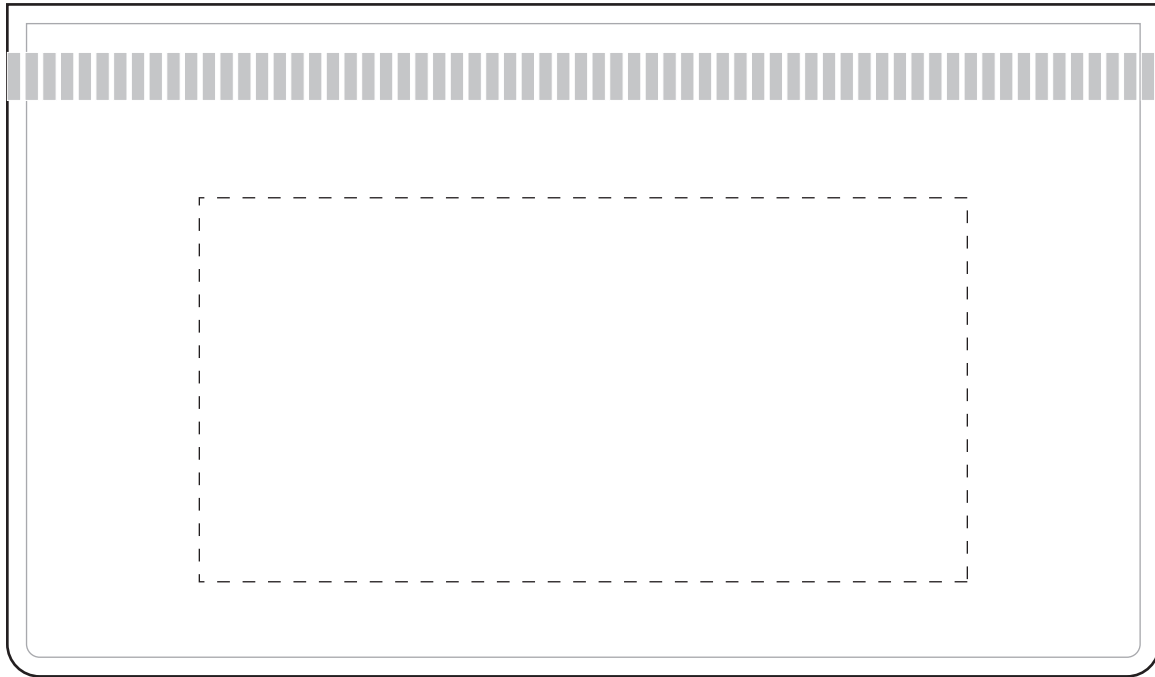

**ITEM #5188HT**

**Full Color Sublimation**

Item Size: 6" x 6"

Safe Area: 5-1/2" x 5-1/2"

Full Bleed Imprint Size: 7" x 7"

## Screen Print

Imprint Size: 4" x 2"