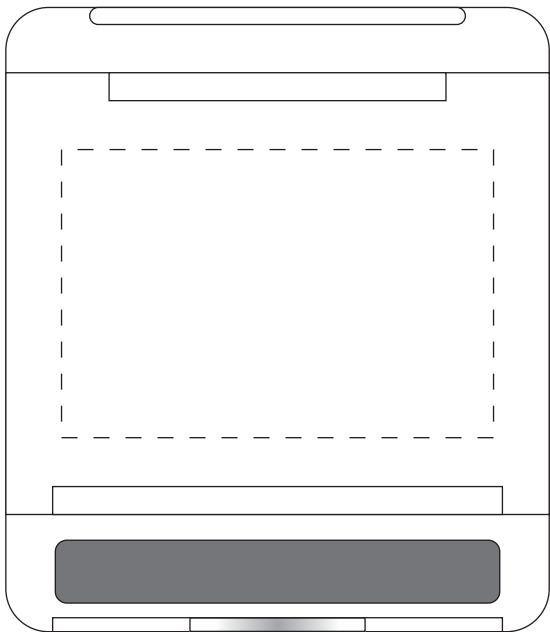

ITEM #5176

Pad Print/4CP Direct

Imprint Size: 2-1/4" x 1-1/2"