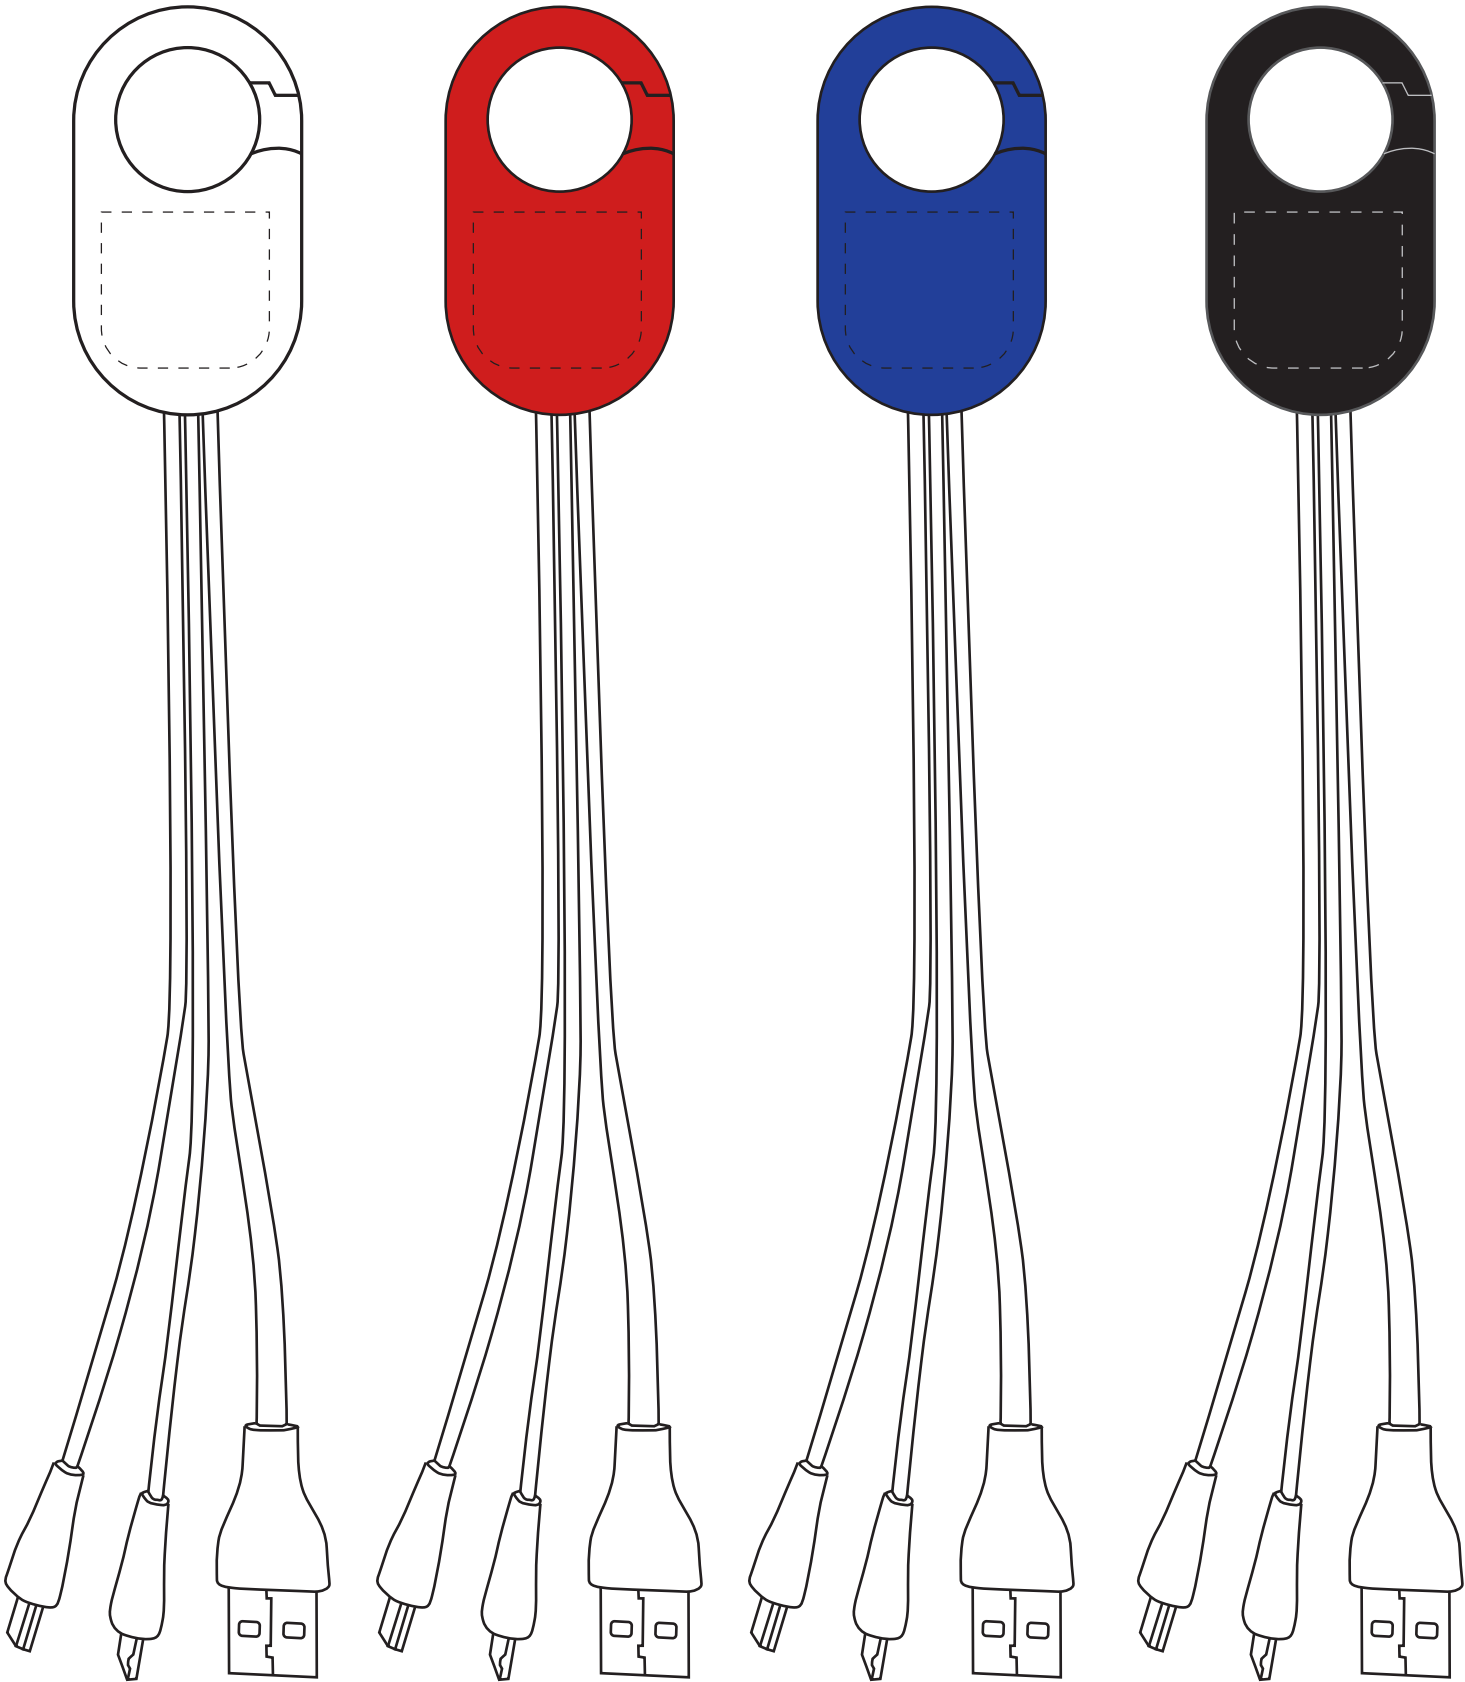

# ITEM 5140/51404

Pad/ 4-cp (mimaki)

Imprint Size: 7/8" x 13/16"