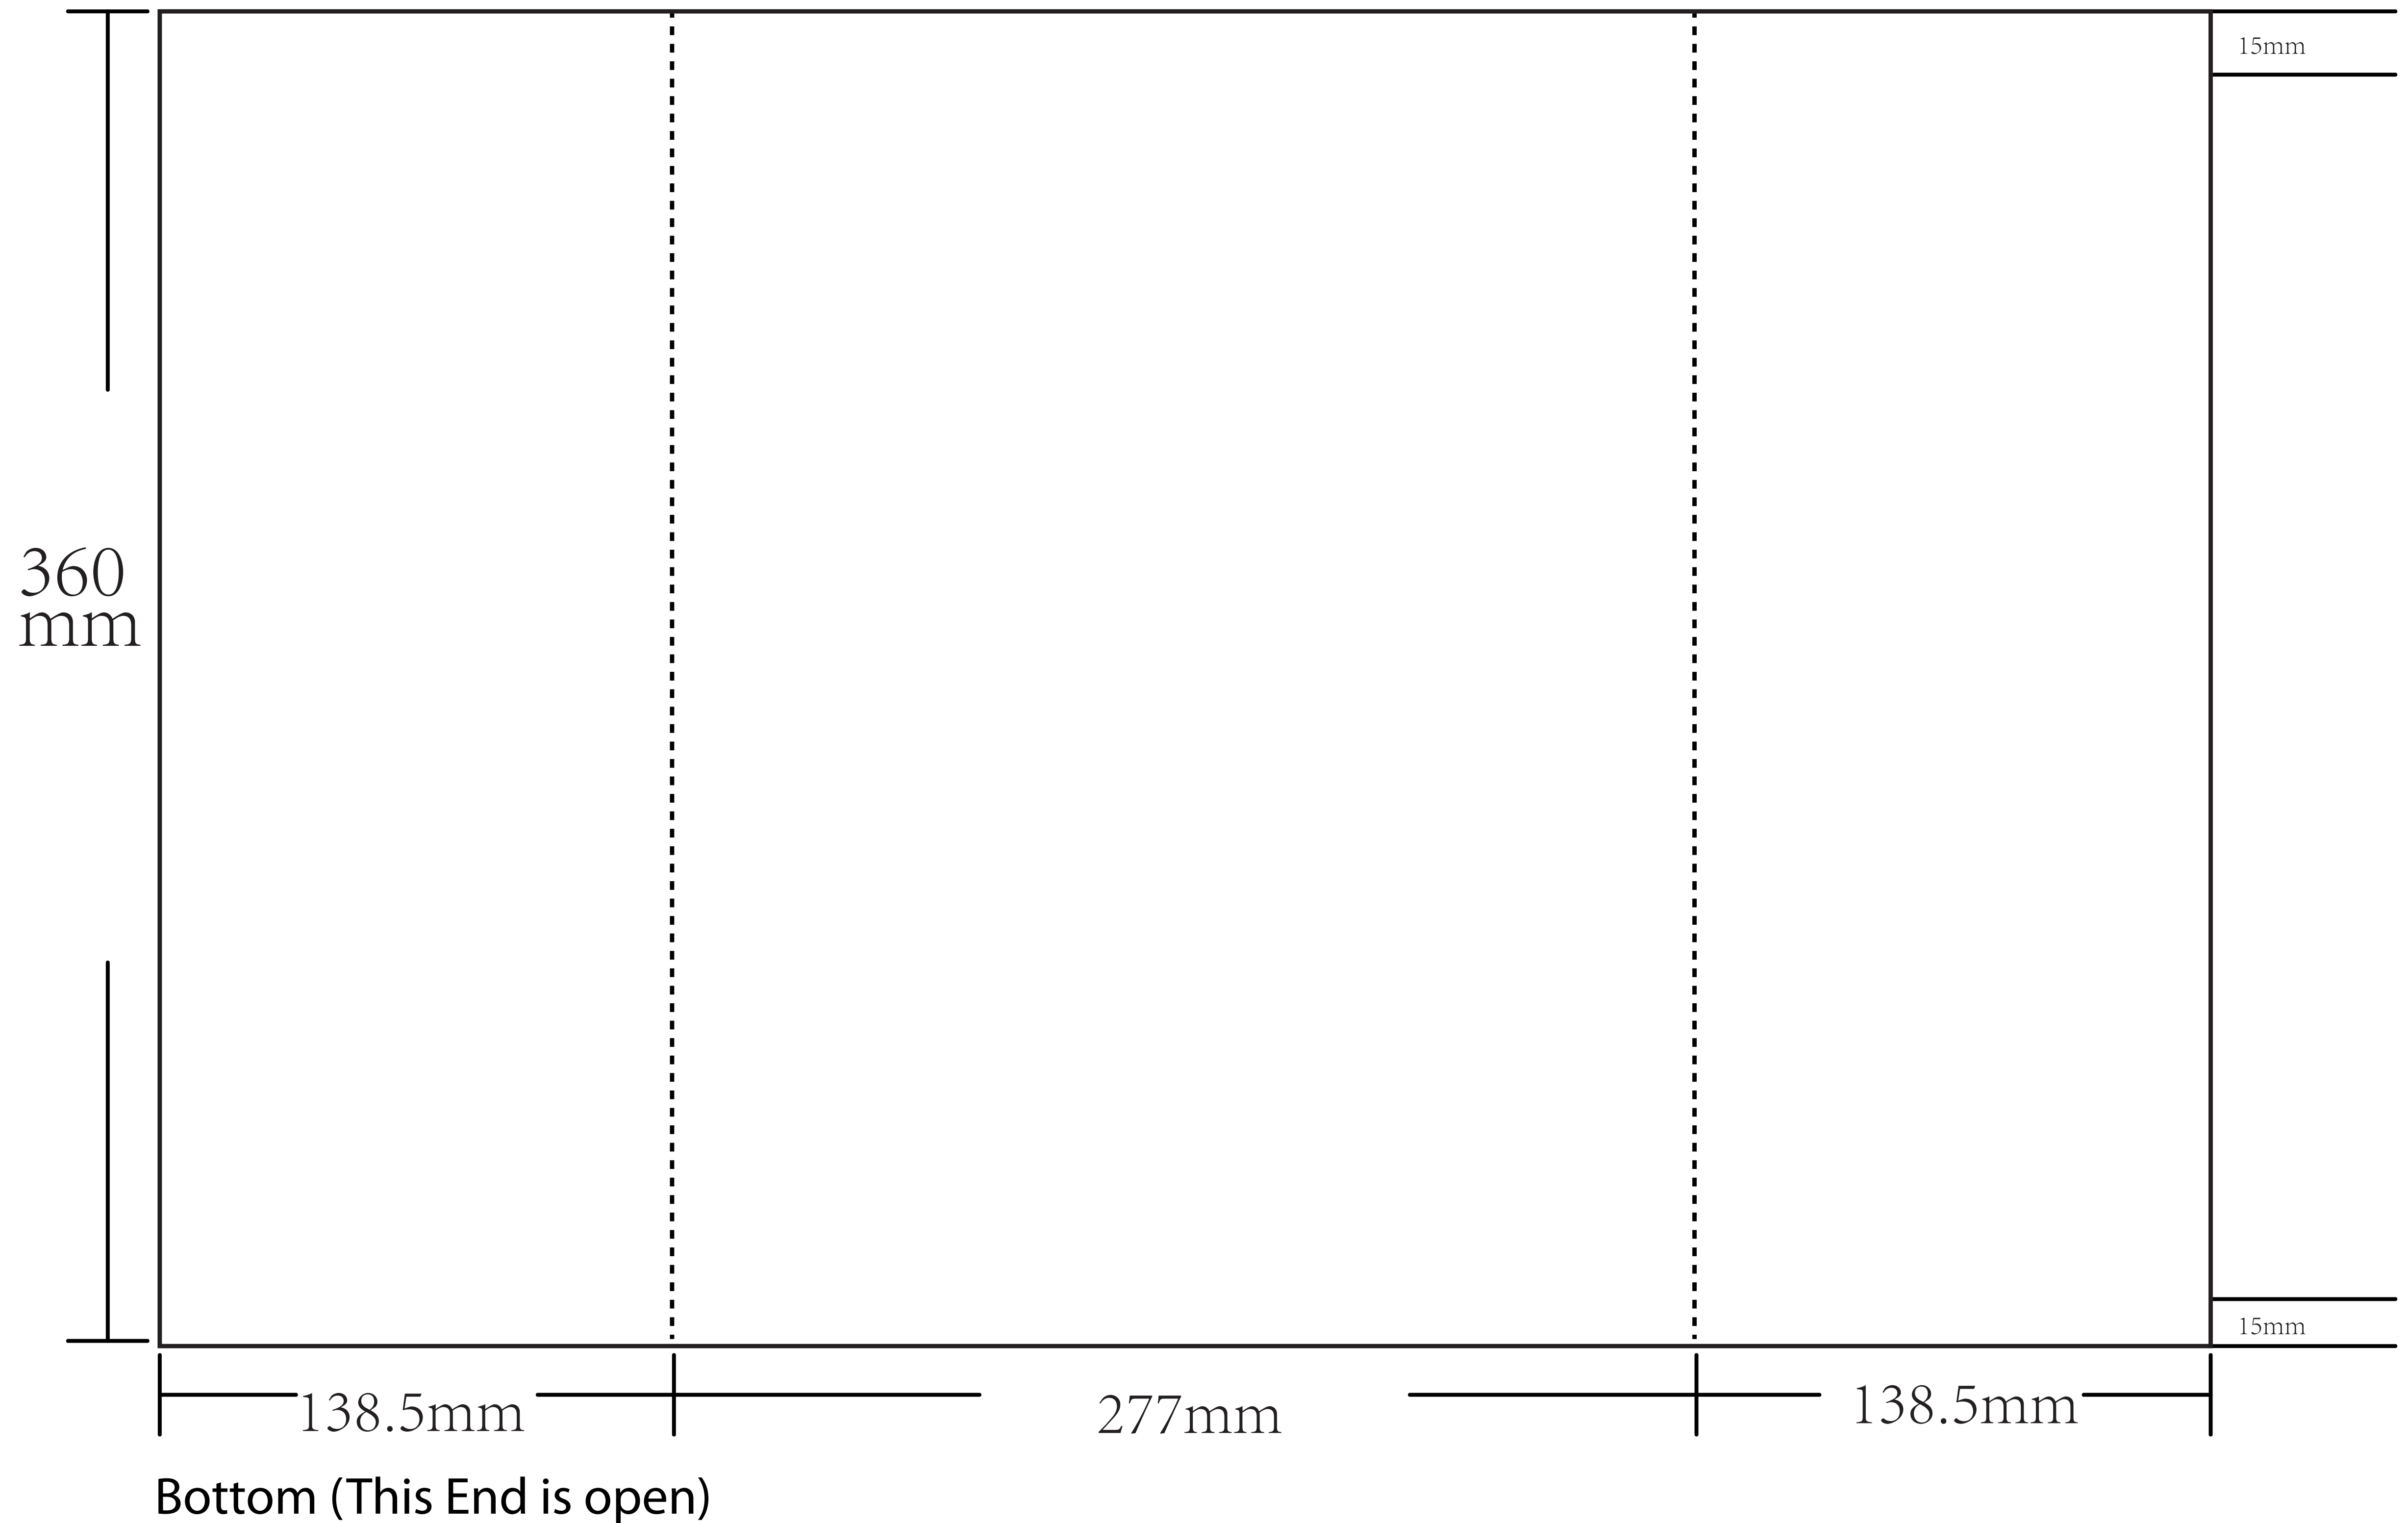

5131HTOP3

Full Color Sublimation

Top (This End is open)

Back
(Right side when viewed from back)

Front

Back
(Left side when viewed from back)

**ART NOTES: LEFT AND RIGHT EDGES ARE CONNECTED AT THE BACK BY A LARGE SEAM, CREATING A CLOSED LOOP.
RECOMMENDED ART LAYOUT IS CENTERED IN FRONT AREA
(Dashed lines do not print)**