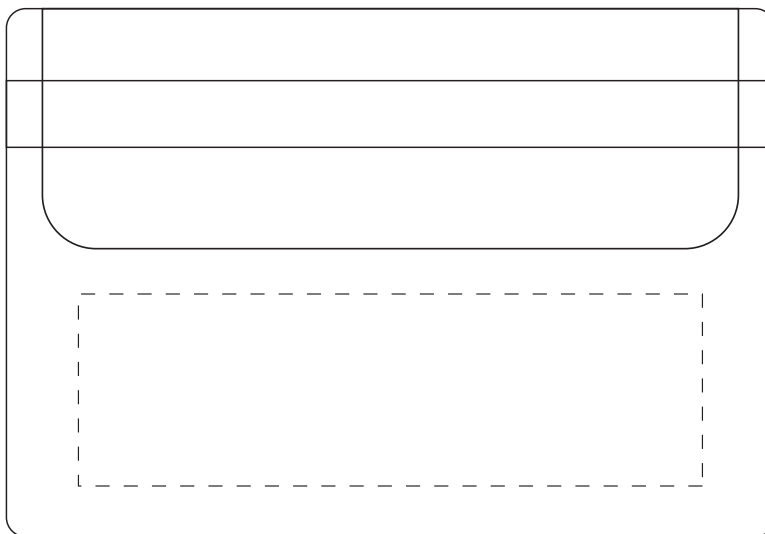

ITEM #5088HT

Full Color Sublimation

Item Size: 6" x 6"

Safe Area: 5" x 5"

Full Bleed Imprint Size: 7" x 7"

ITEM #MFP

Screen Print on Pouch

UNCOATED INKS ONLY

CLEAR POUCH

BACK

Optional
Imprint area

Imprint Size: 3.25" x 1"

FRONT

Standard
Imprint area

Imprint Size: 3.25" x 1.8"

Size: 100% of actual size