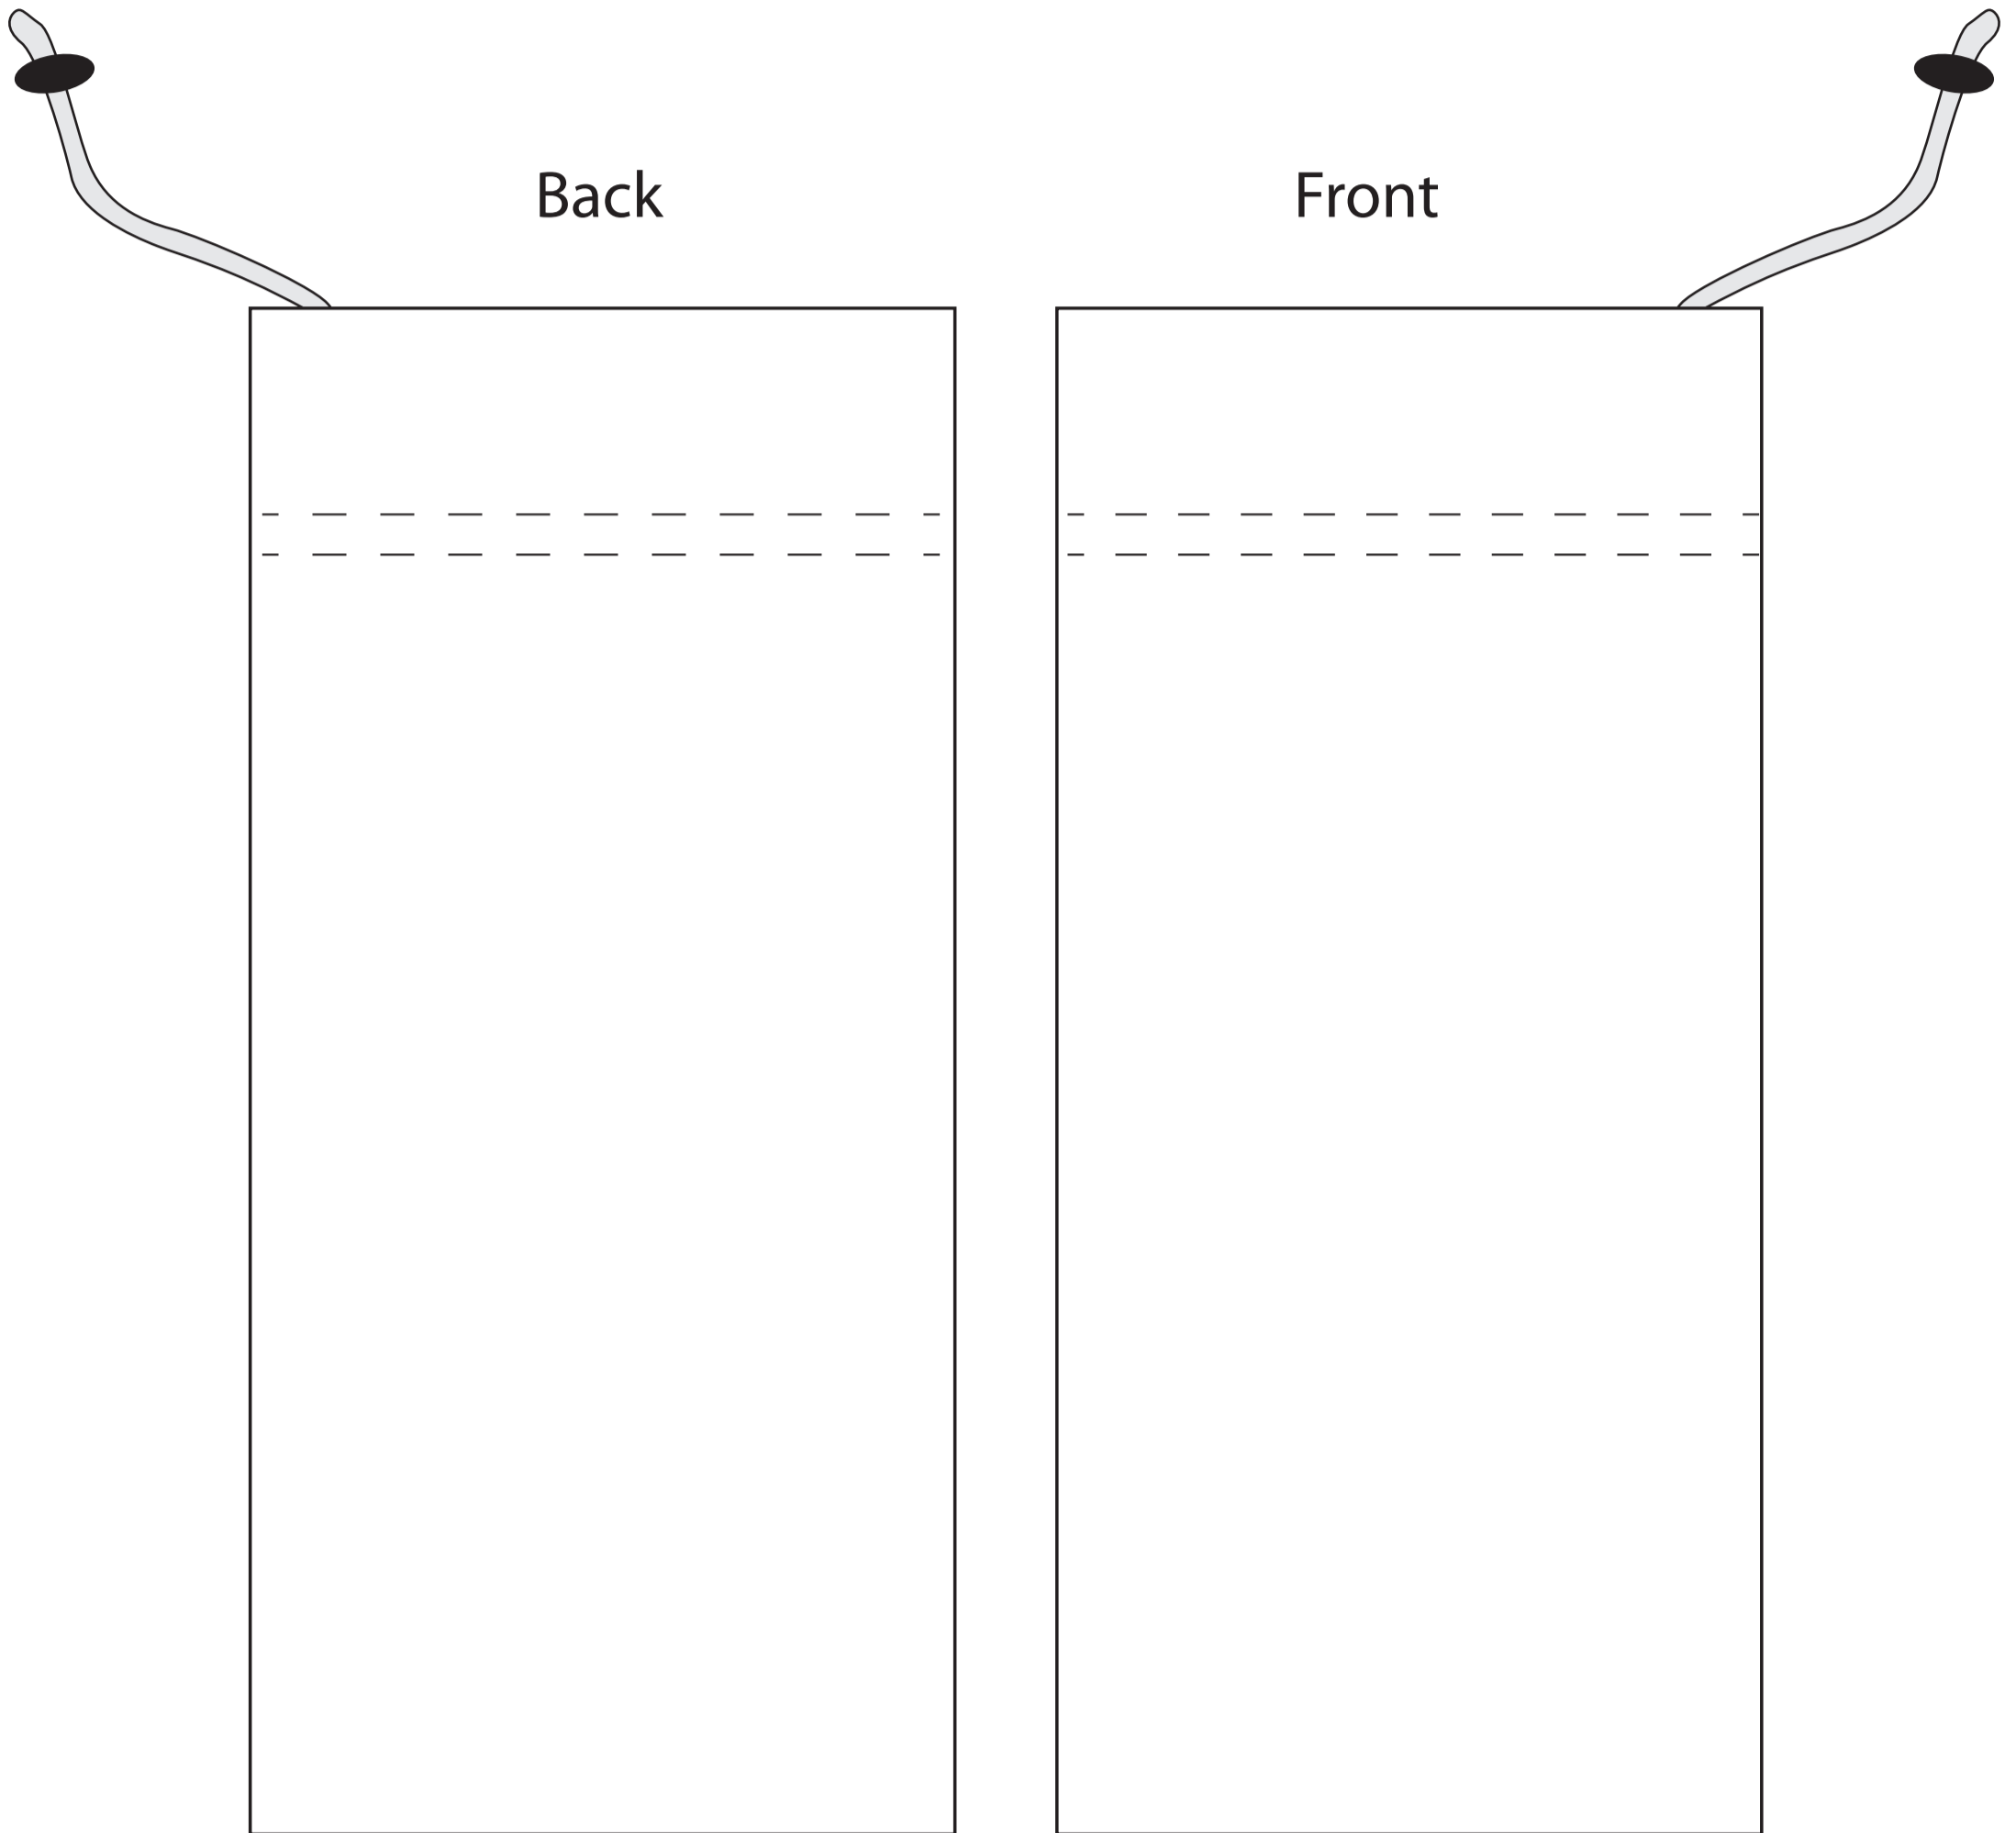

ITEM #5087HTOP3

Heat Tranfer (4-cp)

Full bleed available on both sides

Imprint Size: 4" x 8.65" per side
With Bleed: 4.5" x 9.15" per side

Size: 100% of actual size