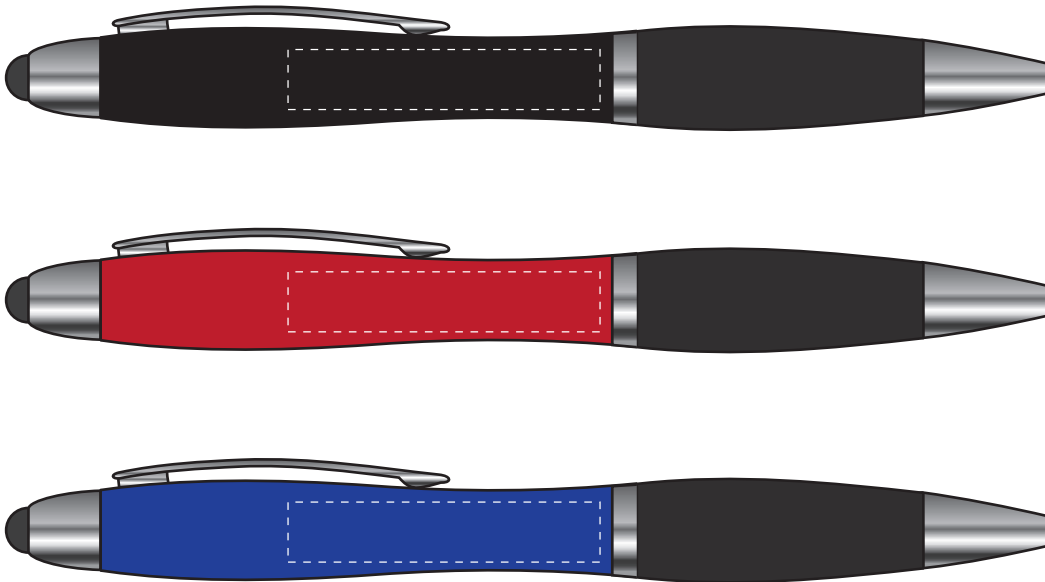

ITEM #3343

Standard Imprint Location

Imprint size: 1-5/8" x 5/16"

Optional Second Side

Imprint size: 1-5/8" x 5/16"

Laser Engraved

Size: 100% of actual size