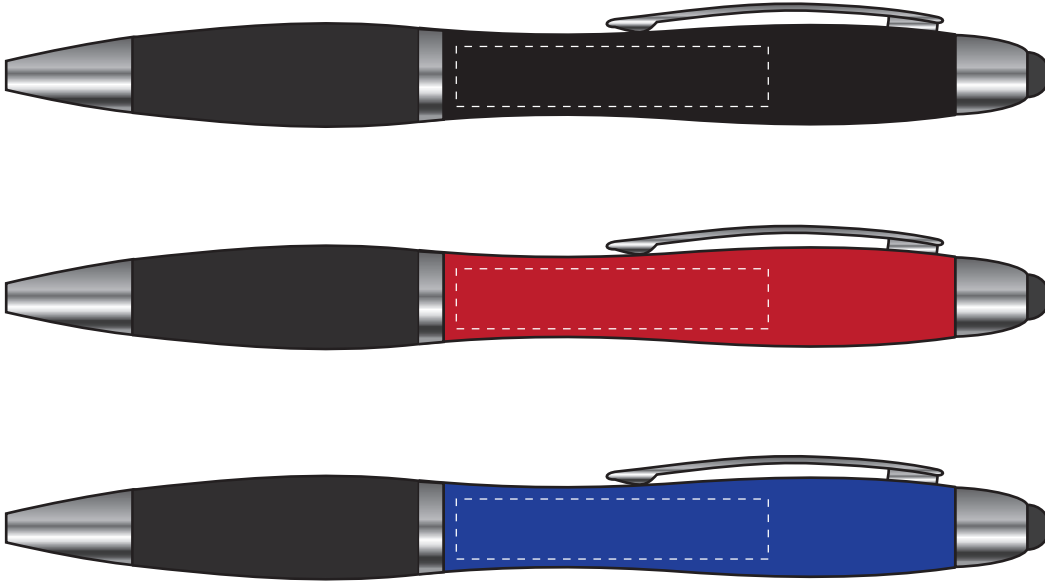

ITEM #3343

Standard Imprint Location

Imprint size: 1-5/8" x 5/16"

Optional Second Side

Imprint size: 1-5/8" x 5/16"

Laser Engraved

Size: 100% of actual size