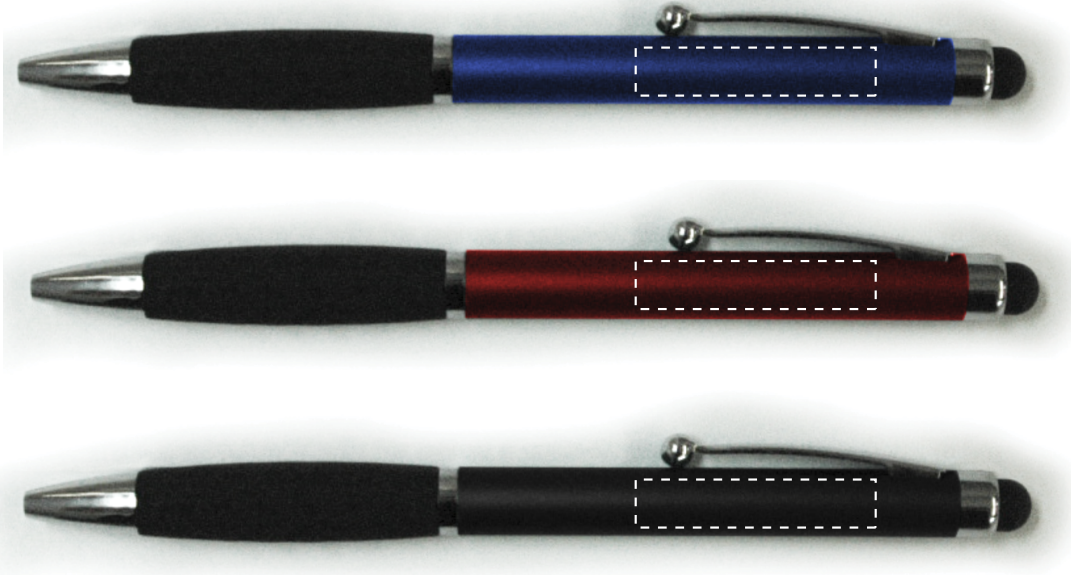

# ITEM # 3338 - Slender Stylus Pen

Available Color(s) : Blue,Red,Green,Black  
Imprint Area Size : 1-1/4" Wx 1/4" H  
Artwork Format(s) accepted : CMYK TIF 300 dpi (with 0.25" bleed)  
or Vector EPS (type outlined)  
Artwork Recommendations : No type smaller than 7 pt.

Industry standard allows  
1/16" movement in any direction

**Purchase Order #:**

\* Template Shown at 100%  
Border Does Not Print

**ART NOTES:**