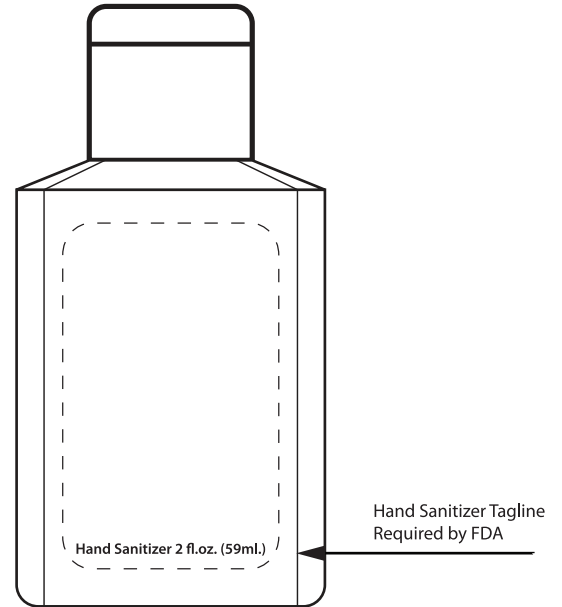

# ITEM #1912

4-Color Process on Label  
Imprint Size: 1-1/8" x 1.8"

# ITEM #1912S

Pad Print directly on Item  
Imprint Size: 1-1/8" x 1.8"

100% of actual size