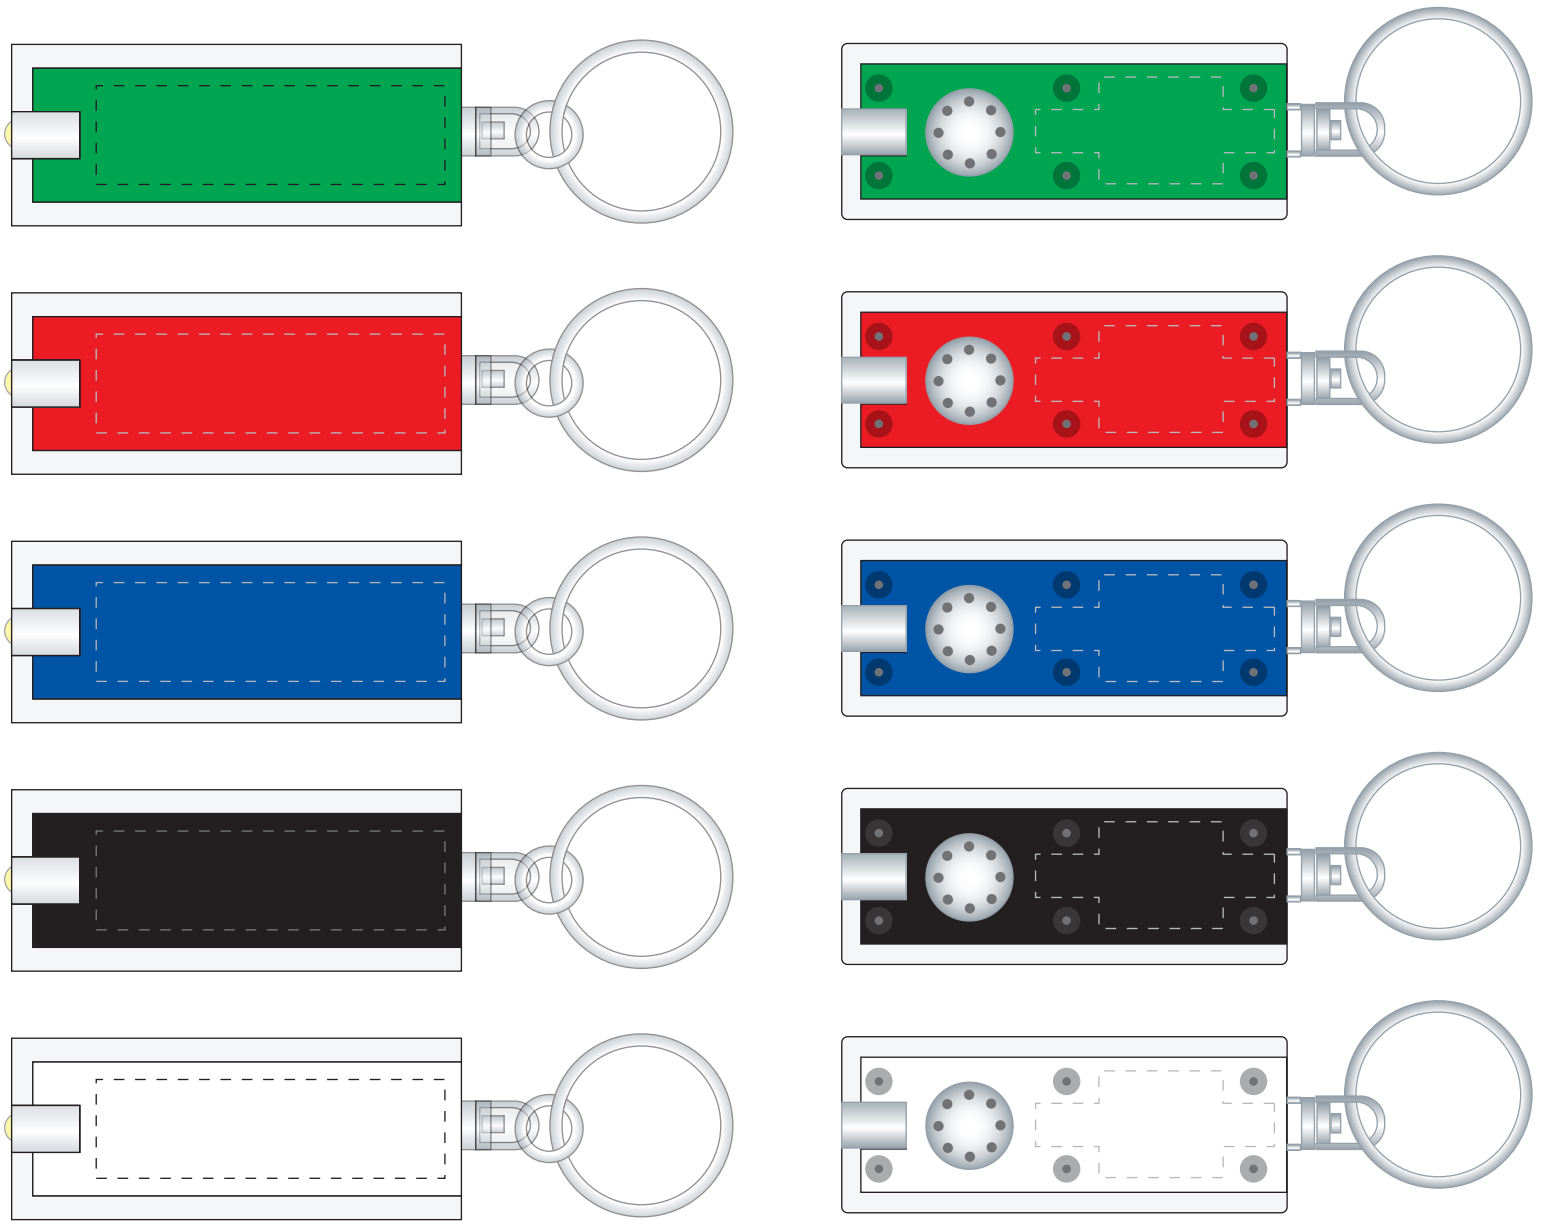

ITEM # 11334 - Traditional Slim Keylight with Bright White LED Light

Available Color(s)	:	Trans Red, Trans Blue, Black, Trans Green, White, Silver
Imprint Area Size	:	1-1/2" W x 1/2" H Optional Backside : 5/8" W x 5/16" H
Artwork Format(s) accepted	:	CMYK TIF 300 dpi (with 0.25" bleed) or Vector EPS (type outlined)
Artwork Recommendations	:	No type smaller than 7 pt.

Industry standard allows 1/16" movement in any direction

Purchase Order #:

4 Color Process

 =IMPRINT AREA

* Template Shown at 100%
Border Does Not Print

ART NOTES:

NOT TO SIZE. FOR PLACEMENT ONLY