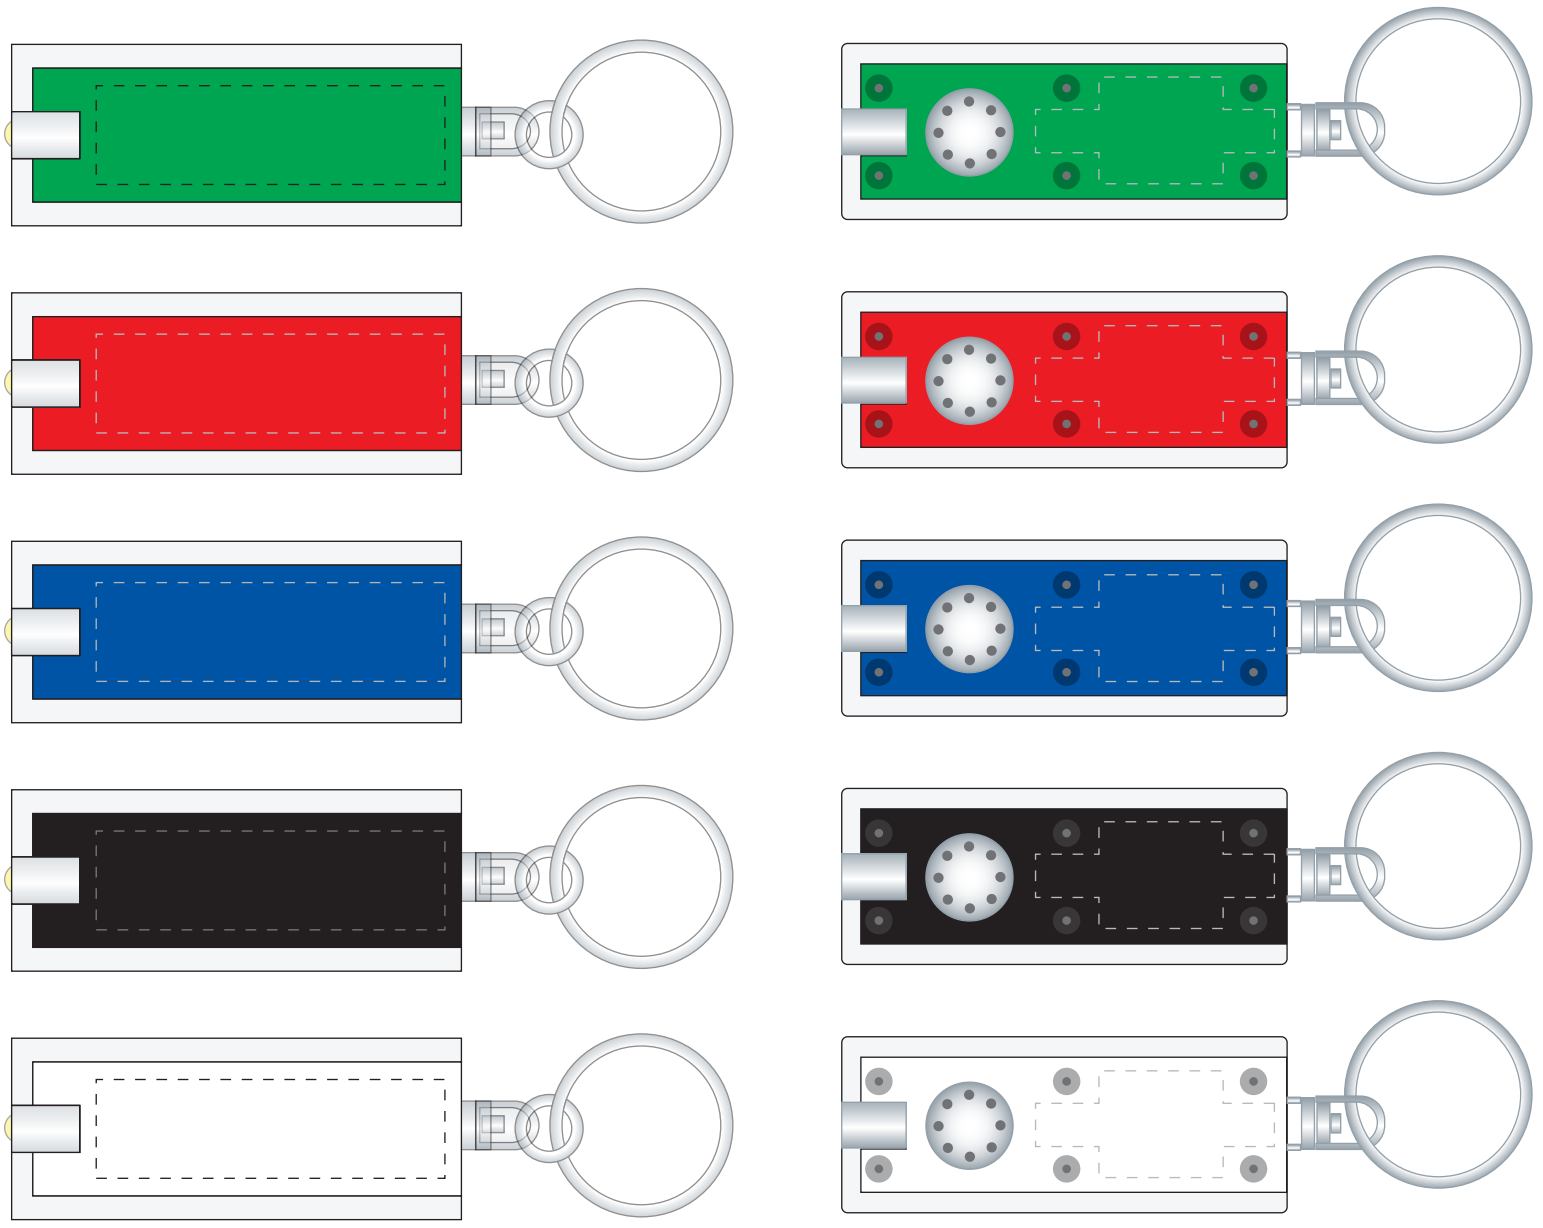

# ITEM # 1133 - Traditional Slim Keylight with Bright White LED Light

|                            |   |                                                                   |
|----------------------------|---|-------------------------------------------------------------------|
| Available Color(s)         | : | Trans Red, Trans Blue, Black, Trans Green, White, Silver          |
| Imprint Area Size          | : | 1-1/2" W x 1/2" H<br>Optional Backside : 5/8" W x 5/16" H         |
| Artwork Format(s) accepted | : | CMYK TIF 300 dpi (with 0.25" bleed) or Vector EPS (type outlined) |
| Artwork Recommendations    | : | No type smaller than 7 pt.                                        |

Industry standard allows 1/16" movement in any direction

**Purchase Order #:**

## Pad Print

 =IMPRINT AREA

\* Template Shown at 100%  
Border Does Not Print

**ART NOTES:**

NOT TO SIZE. FOR PLACEMENT ONLY