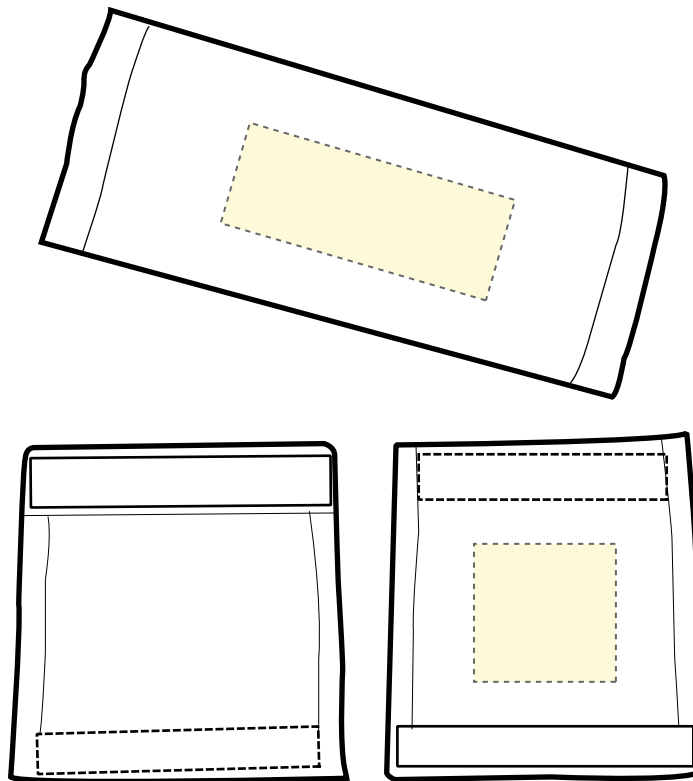

ITEM # TG2 - Economy Single Panel Travel Grip

Available Color(s) : Red, Blue and Neon Green
Imprint Area : 3 3/8" x 1 5/8"
Artwork Format(s) accepted : CMYK TIF 300 dpi (with 0.25" bleed)
or Vector EPS (type outlined)
Artwork Recommendations : No type smaller than 7 pt.

Industry standard allows
1/16" movement in any direction

Purchase Order #:

* Template Shown at 100%
Border Does Not Print

ART NOTES: