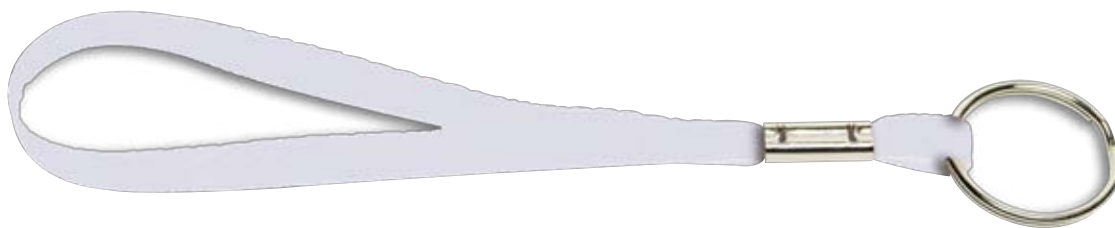

ITEM # KC38S - 3/8" Silkscreen Keyring w/ Split Ring

Available Color(s) : WHITE
Imprint Area : 3 3/4" x 1/4"
Artwork Format(s) accepted : CMYK TIF 300 dpi (with 0.25" bleed)
or Vector EPS (type outlined)
Artwork Recommendations : No type smaller than 7 pt.

Industry standard allows
1/16" movement in any direction

Purchase Order #:

* Art Shown at 100%
Border Does Not Print

NOT TO SIZE. FOR PLACEMENT ONLY

ART NOTES:

ITEM # KC38S - 3/8" Silkscreen Keyring w/ Split Ring