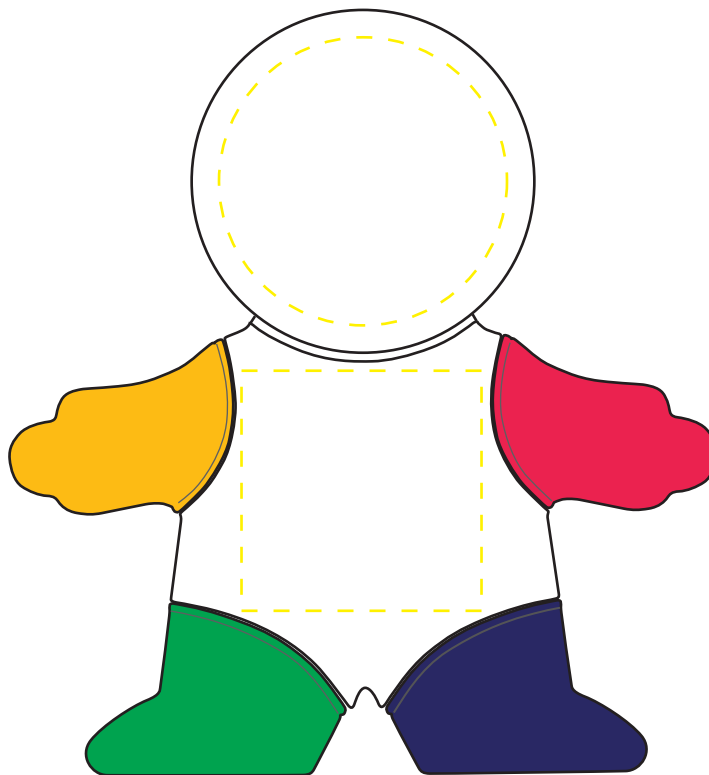

# ITEM # 3325 - Frosty the Highlighter w/Computer Brush

Available Color(s) : yellow, pink, green and blue.  
Imprint Area Size : Body Imprint: 1 1/4" x 1 1/4"  
Head Imprint: 1 1/2" x 1 1/2"  
Artwork Format(s) accepted : CMYK TIF 300 dpi (with 0.25" bleed)  
or Vector EPS (type outlined)  
Artwork Recommendations : No type smaller than 7 pt.

Industry standard allows  
1/16" movement in any direction

**Purchase Order #:**

Template Shown at 100%  
Border Does Not Print

100% of actual size

Pad Print/4-Color Process (Mimaki)

 Imprint Area

**ART NOTES:**