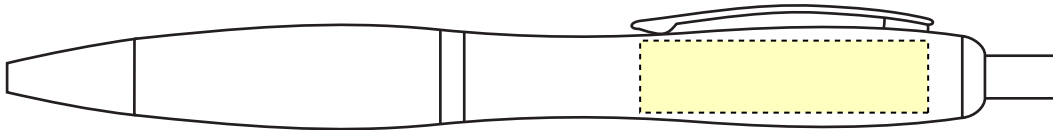

# ITEM # 3272 - Electra Pen

Available Color(s) : Trans Blue, Trans Red, Trans Orange,  
Trans Green, Trans Purple

Imprint Area : 3/8" x 1 1/2"

Default imprint location(s) : Front

Artwork Format(s) accepted : CMYK TIF 300 dpi (with 0.25" bleed)  
or Vector EPS (type outlined)

Artwork Recommendations : No type smaller than 7 pt.

Industry standard allows  
1/16" movement in any direction

**Purchase Order #:**

\* Template Shown at 100%  
Border Does Not Print

**ART NOTES:**