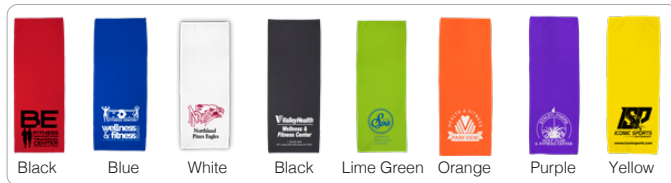

Setup Charge: 60.00 (G) per color, per location. **Price Includes:** a one color imprint, one location, on either end only. We do not recommend a white imprint on the Red Color Towel. **Additional Color/Location:** add .30 (G) running charge, plus Setup Charge. **4 Color Process Imprint:** For three or more color imprint, close registration or full bleed, see website item #5132OP3. **PMS Color Match Charge:** 35.00 (G) per color, not available for 4 color process imprint. **Assorted Colors:** Minimum assortment per color is 100 pieces and must be in even increments of 100 pieces (sorry, no exceptions). If ink change is required, please add 40.00 (G) per change. **Repeat Setup Charge:** 45.50 (G). **Email Proof Charge:** 7.50 (G), add 2 days to production time. **Production Time:** Spot Color 5 days up to 1000 pcs or Less, (1001-2500 pcs 7 Days). **Weight:** 7-1/2 lbs. (100 pcs.). **Packaging:** Bulk packed. **Material:** 100% Polyester.

Specify Promo #E4889 to receive special pricing at time of order placement as it cannot be applied later. This offer may not be combined with any other promotion, discount, coupon and/or special column pricing (EQP & NQP do not apply sorry no exceptions). Expires 7/31/2024. All prices are in US Dollars.