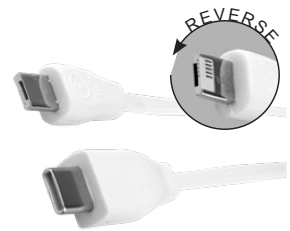

OUTPUTS

- APPLE™ & MICRO USB OUTPUTS
- TYPE C OUTPUT