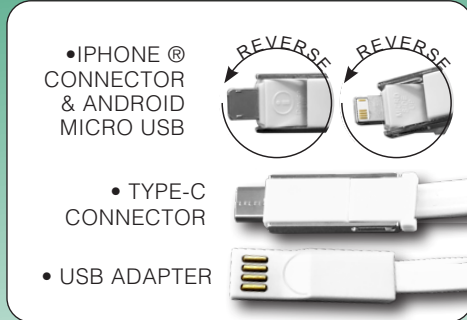

KEEP YOUR DEVICES CHARGED WHERE EVER YOU GO!

3-IN-1 CHARGING CONNECTORS