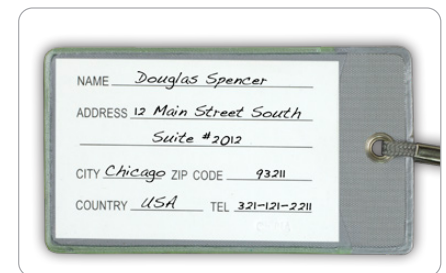

STAND OUT AT THE CAROUSEL!

SPOT YOUR BAGS RIGHT AWAY

Was ~~\$1.20~~
99¢
(C)
 350 pcs +

#LTH4 "VIBRANT" LUGGAGE TAG

Colorful and contemporary Vinyl luggage tag with durable nylon attached strap. Slip-in ID card window on backside. Blank ID card included separately.

250	350	500	1,000+
1.35	1.20	1.10	1.00 (C)
	.99	.99	.99 (C)

Setup Charge: 55.00 (G) per color. **Price Includes:** One color Imprint, one location.
PMS Match Charge: 40.00 (G) per color. Each additional color add .30 (G) per color plus setup charge. **Repeat Setup:** 32.50 (G). Email Proof: 7.50 (G), add 2 days to production time.
Production Time: 7 Days. **Packaging:** Bulk. Bulk ID cards & Straps Attached.
Size: 4-1/2" W x 2-1/2" H. **Imprint:** 2-1/2" W x 1-1/2" H. **Weight:** 7-1/2 lbs. (100 pcs.).
Material: Vinyl. **Available Color:** Lime Green only.