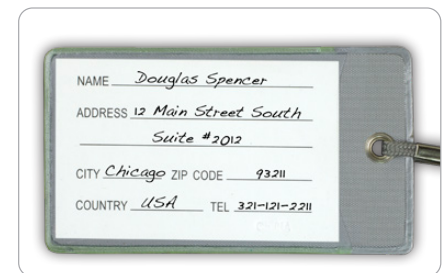

STAND OUT AT THE CAROUSEL!

SPOT YOUR BAGS RIGHT AWAY

Was ~~\$1.20~~
99¢
(C)
350 pcs +

#LTH4 "VIBRANT" LUGGAGE TAG

Colorful and contemporary Vinyl luggage tag with durable nylon attached strap. Slip-in ID card window on backside. Blank ID card included separately.

250	350	500	1,000+
1.35	1.20	1.10	1.00 (C)
	.99	.99	.99 (C)

Setup Charge: 55.00 (G) per color. **Price Includes:** One color Imprint, one location.
PMS Match Charge: 40.00 (G) per color. Each additional color add .30 (G) per color plus setup charge. **Repeat Setup:** 32.50 (G). **Email Proof:** 7.50 (G), add 2 days to production time.
Production Time: 7 Days. **Packaging:** Bulk. Bulk ID cards & Straps Attached.
Size: 4-1/2" W x 2-1/2" H. **Imprint:** 2-1/2" W x 1-1/2" H. **Weight:** 7-1/2 lbs. (100 pcs.).
Material: Vinyl. **Available Color:** Lime Green only.