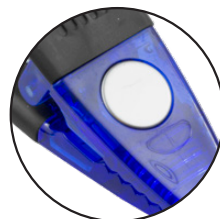

ONE CLIP TO DO IT ALL!

MAGNETIC CLIPS ON SALE NOW!

Was 91¢
87¢ (C)
 1000 pcs +

Strong magnet on backside

#5034 "CLIPPIE"

TECH ACCESSORY MAGNETIC WONDER CLIP

Strong magnet on backside for super strength and holding power! This clip has infinite uses for homes and/or offices. Holds all your tech cords, buds, cleaning cloths, or notes. Features a large rubber handle for a comfortable grip and added durability. Large Imprint Area. Available with Spot Color or Full Color Imprint.

Size: 1-3/8" W x 3-3/8" H. **Imprint:** 3/4" W x 1-3/8" L.

	250	350	500	1,000	2,500+
	1.21	1.11	1.05	.91	.87 (C)
		1.05	.91	.87	(C)

Setup Charge: 55.00 (G) per color. **Price Includes:** One color imprint, one location. **Each Additional Color/2nd Location Imprint:** .25 (G) running charge, plus Setup Charge. **PMS Color Match Charge:** 40.00 (G) per color. **4 Color Process Imprint (#50344):** add .25 (G) running charge, plus Setup Charge. **Email Proof Charge:** 7.50 (G), add 2 days to production time. **Production Time:** 7 Days. **Repeat Setup Charge:** 32.50 (G). **Packaging:** Bulk. **Weight:** 15 lbs/160 pcs. **Material:** Clip - Polystyrene Plastic, Grip- Polypropylene Plastic.