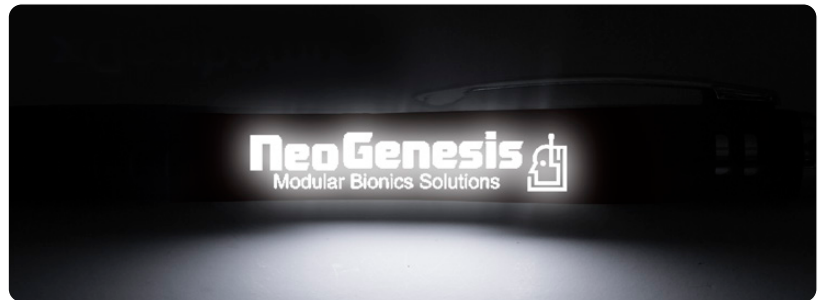

LOGO LIGHTS UP

150	250	500	1,000	2,500+
1.75	~~1.69~~	~~1.59~~	~~1.49~~	~~1.39~~ (C)
	1.49	1.39	1.25	1.19 (C)

#3344 "THE CARDIFF S" Laser Logo Light Up Stylus Pen

This unique pen features a logo that is laser engraved into the barrel and lights up when the stylus tip is pushed in. Push the stylus again to turn the light off. Twist action to access pen tip and soft rubber stylus for use with electronic devices. Laser imprint only.

Size: 5-5/8" H x 5/8" W

Imprint: 1-5/8" x 5/16"

Available Color: Silver Only

Setup Charge: 55.00 (G) per location. **Price Includes:** Laser engraved imprint, one location only. **2nd Location Imprint:** add .35 (G) running charge, plus Setup Charge. **Email Proof Charge:** 7.50 (G), add 2 days to production. **Repeat Setup Charge:** 32.50 (G). **Packaging:** Bulk. **Production Time:** 10 Days. **Weight:** 4-1/2 lbs. (100 pcs.). **Pen Ink Color:** Black only. Battery life subject to individual use. **Material:** ABS. **Packaging:** Bulk.

Specify Promo #E4661 to receive special pricing at time of order placement as it cannot be applied later. This offer may not be combined with any other promotion, discount, coupon and/or special column pricing (EQP & NQP do not apply sorry no exceptions). Expires 12/31/2022. While Quantities Last. Inventory Subject To Prior Sale.