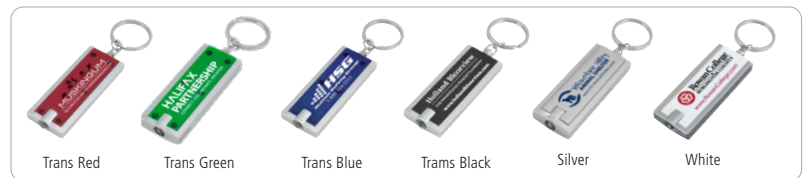

24-HOUR RUSH PRODUCTION GET KEYHOLDERS FAST!

#1133 "AKARI" Traditional Slim Keyholder Keylight with Bright White LED Light

24-HOUR RUSH PRODUCTION

250	500	1,000	2,500+
2.20	2.05	1.89	NA (C)

*Please reference innovation-line.com for All Rush Guidelines

Setup Charge: 55.00 (G). **Price includes:** One color, one location. **PMS Color Match:** 40.00 (G) per color. **Repeat Setup:** 27.50 (G). **24-Hour Rush Production:** Proof NOT Available. Changes or revisions cannot be accepted once Order is placed. 11 am PST cutoff. (up to 1000 pcs one color only). Follow all instructions at: innovation-line.com/24HourRush. Factory will not accept responsibility for late shipment if instructions are not followed exactly! (sorry, no exceptions). **Packaging:** Polybag w/Batteries Included. **Weight:** 3 Lbs / 100 Pcs. Both Backpacks are Reusable and Recyclable. **Material:** ABS Plastic. **Size:** 2-3/8" W x 1" H . **Imprint:** 1-3/4" W x 1/2" H. **Optional Backside Imprint:** 1-1/4" W x 1/2" H