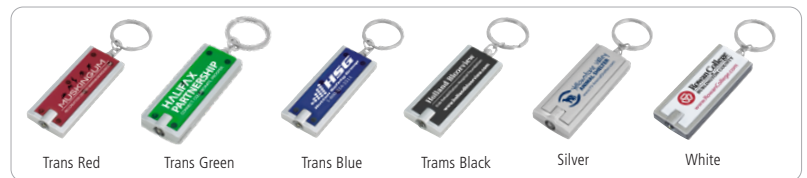

## #1133 "AKARI" Traditional Slim Keyholder Keylight with Bright White LED Light

24-HOUR RUSH PRODUCTION

250	500	1,000	2,500+	
<b>2.20</b>	<b>2.05</b>	<b>1.89</b>	NA	(C)

**Setup Charge:** 55.00 (G). **Price includes:** One color, one location. **PMS Color Match:** 40.00 (G) per color. **Repeat Setup:** 27.50 (G). **24-Hour Rush Production:** Proof NOT Available. Changes or revisions cannot be accepted once Order is placed. 11 am PST cutoff. (up to 1000 pcs one color only). Follow all instructions online. Factory will not accept responsibility for late shipment if instructions are not followed exactly! (sorry, no exceptions). **Packaging:** Polybag w/Batteries Included. **Weight:** 3 Lbs / 100 Pcs. Both Backpacks are Reusable and Recyclable. **Material:** ABS Plastic. **Size:** 2-3/8" W x 1" H . **Imprint:** 1-3/4" W x 1/2" H. **Optional Backside Imprint:** 1-1/4" W x 1/2" H