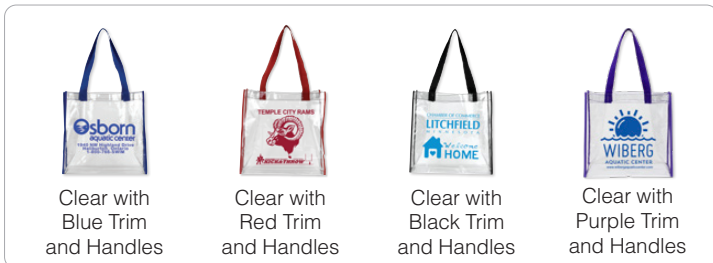

CLEARLY A WINNER!

THE TOP CHOICE FOR SAFETY

7 DAYS RUSH PRODUCTION

#926 "MATTERHORN"

Clear Vinyl Easy-Carry Tote Bag

Size: 12" W x 12" H x 6" Gusset. Handles: 20"

Maximum Imprint Area: 8" W x 8" H

Stadium Compliant Imprint Area: 3-3/8" W x 4-1/2" H

7-DAY RUSH PRODUCTION

100	250	500	1,000	2,500+	
4.80	4.65	4.55	4.45	NA	(C)

*Please reference innovation-line.com for All Rush Guidelines

Clear with Blue Trim and Handles

Clear with Red Trim and Handles

Clear with Black Trim and Handles

Clear with Purple Trim and Handles