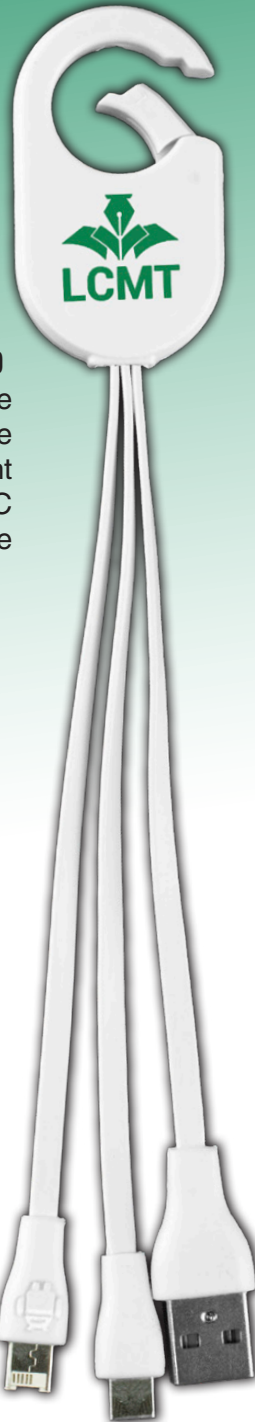

KEEP YOUR DEVICES CHARGED UP SO YOU DON'T MISS A BEAT!

Was ~~$3.55~~
$3.45
(C)
1,00 pcs +

CARABINER FOR
ATTACHING
TO BACKPACKS
AND BAGS

3-in-1

Charging Cable, It Charges Them All

#5140 'Clip n Charge'

Universal Charging Cable with Carabiner Clip

Perfect for On-The-Go, this 3-in-1 charging cable with 5 pin attachment for use with Apple® iPhone and other Apple® devices, Micro USB attachment for use with Android® phones and the Type-C connector for the newer Android® phone, portable speakers & power banks. Includes carabiner clip.

100	250	500	1,000	2,500+	
3.90	~~3.75~~	~~3.65~~	~~3.55~~	3.45	(C)
	3.65	3.55	3.45		(C)