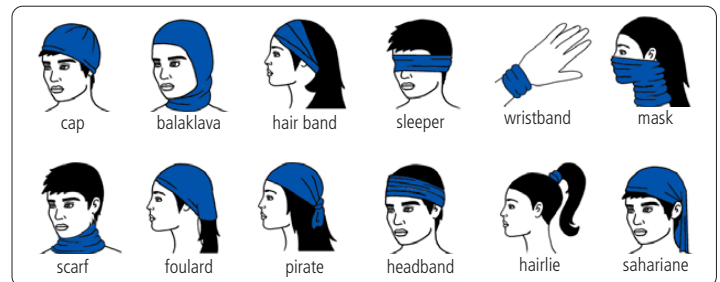

# FANDANA™ GAITER TUBULAR HEADWEAR

**DELIVERY TO YOUR  
CLIENT'S DOOR INCLUDED!**  
ANYWHERE IN CONTINENTAL USA  
FREIGHT COST INCLUDED.

## #7134OP3 THE FANDANA™

LIGHT WEIGHT MULTI-FUNCTIONAL TUBULAR FACE,  
HEAD AND NECK WEAR.

- Breathable polyester material is lightweight and comfortable.
- Use it at sporting events, parties, outings, camping, team building exercises and other activities.
- All purpose unisex accessory - face mask, headband, beanie, skullcap, scrunchie, neck warmer, muffler, armband, wristband, tube top, rally towel.
- Perfect outdoor promotion for runners, walkers, hikers, cyclist, campers or fitness enthusiasts – one size fits All!

	250	500	1,000	2,500	5,000+	
	3.60	<del>2.99</del>	<del>2.50</del>	<del>2.35</del>	2.25	(C)
		<b>2.50</b>	<b>2.35</b>	<b>2.25</b>		(C)

**Price Includes:** One color imprint on white Fandana on front and back, (not printed on the inside). **For each additional color:** add .15 (G) running charge and a Setup Charge. Full Bleed background imprint available. **Setup Charge:** 60.00 (G). **Pre-Production Proofs:** 80.00 (G), 10 day lead time. **Repeat Setup Charge:** 27.50 (G). **Email Proof Charge:** 7.50 (G), add 2 days to production time. **Material:** 100% Polyester Microfiber 130 GSM. **Production Time:** Delivered to your client's door in 10-12 days after proof approval (anywhere in the country), freight cost included. **Size:** 9-1/2" W x 19" H. **Imprint Area:** 9" W x 17" H, 9" W x 19" H with One Color, Full Bleed.