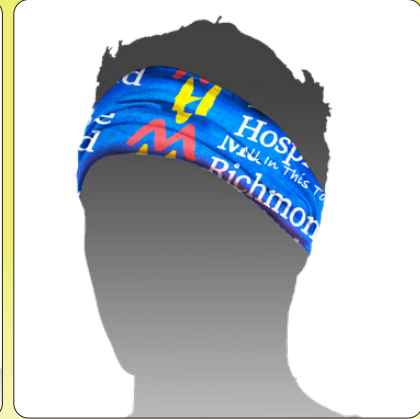

# FANDANA™ GAITER TUBULAR HEADWEAR

**DELIVERY TO YOUR  
CLIENT'S DOOR INCLUDED!**  
ANYWHERE IN CONTINENTAL USA  
FREIGHT COST INCLUDED.

## #7134OP3 THE FANDANA™

LIGHT WEIGHT MULTI-FUNCTIONAL TUBULAR FACE,  
HEAD AND NECK WEAR.

- Breathable polyester material is lightweight and comfortable.
- Use it at sporting events, parties, outings, camping, team building exercises and other activities.
- All purpose unisex accessory - face mask, headband, beanie, skullcap, scrunchie, neck warmer, muffler, armband, wristband, tube top, rally towel.
- Perfect outdoor promotion for runners, walkers, hikers, cyclist, campers or fitness enthusiasts – one size fits All!

	250	500	1,000	2,500	5,000+	
	3.60	<del>2.99</del>	<del>2.50</del>	<del>2.35</del>	2.25	(C)
		<b>2.50</b>	<b>2.35</b>	<b>2.25</b>		(C)

**Price Includes:** One color imprint on white Fandana on front and back, (not printed on the inside). **For each additional color:** add .15 (G) running charge and a Setup Charge. Full Bleed background imprint available. **Setup Charge:** 60.00 (G). **Pre-Production Proofs:** 80.00 (G), 10 day lead time. **Repeat Setup Charge:** 27.50 (G). **Email Proof Charge:** 7.50 (G), add 2 days to production time. **Material:** 100% Polyester Microfiber 130 GSM. **Production Time:** Delivered to your client's door in 10-12 days after proof approval (anywhere in the country), freight cost included. **Size:** 9-1/2" W x 19" H. **Imprint Area:** 9" W x 17" H, 9" W x 19" H with One Color, Full Bleed.