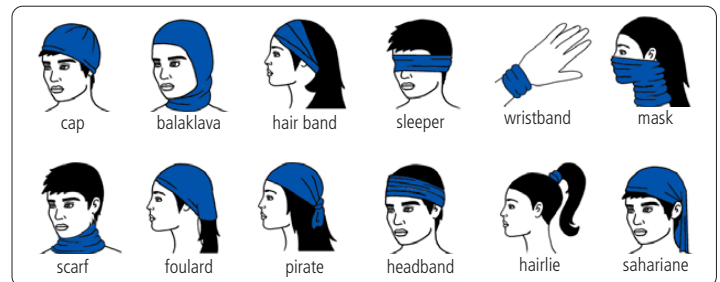

# FANDANA™ GAITER TUBULAR HEADWEAR

**DELIVERY TO YOUR  
CLIENT'S DOOR INCLUDED!  
ANYWHERE IN CONTINENTAL USA  
FREIGHT COST INCLUDED.**

## #7134OP3 THE FANDANA™

LIGHT WEIGHT MULTI-FUNCTIONAL TUBULAR FACE,  
HEAD AND NECK WEAR.

- Breathable polyester material is lightweight and comfortable.
- Use it at sporting events, parties, outings, camping, team building exercises and other activities.
- All purpose unisex accessory - face mask, headband, beanie, skullcap, scrunchie, neck warmer, muffler, armband, wristband, tube top, rally towel.
- Perfect outdoor promotion for runners, walkers, hikers, cyclist, campers or fitness enthusiasts – one size fits All!

	250	500	1,000	2,500	5,000+	
	3.60	<del>2.99</del>	<del>2.50</del>	<del>2.35</del>	2.25	(C)
		<b>2.50</b>	<b>2.35</b>	<b>2.25</b>		(C)

**Price Includes:** One color imprint on white Fandana on front and back, (not printed on the inside). **For each additional color:** add .15 (G) running charge and a Setup Charge. Full Bleed background imprint available. **Setup Charge:** 60.00 (G). **Pre-Production Proofs:** 80.00 (G), 10 day lead time. **Repeat Setup Charge:** 27.50 (G). **Email Proof Charge:** 7.50 (G), add 2 days to production time. **Material:** 100% Polyester Microfiber 130 GSM. **Production Time:** Delivered to your client's door in 10-12 days after proof approval (anywhere in the country), freight cost included. **Size:** 9-1/2" W x 19" H. **Imprint Area:** 9" W x 17" H, 9" W x 19" H with One Color, Full Bleed.