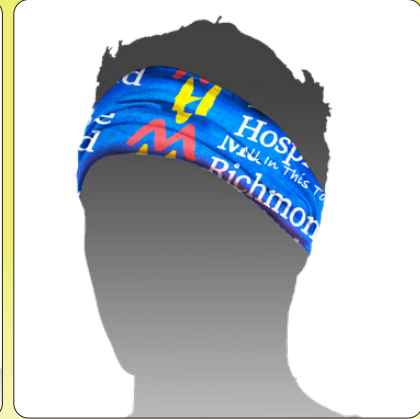

# FANDANA™ GAITER TUBULAR HEADWEAR

**DELIVERY TO YOUR  
CLIENT'S DOOR INCLUDED!  
ANYWHERE IN CONTINENTAL USA  
FREIGHT COST INCLUDED.**

## #7134OP3 THE FANDANA™

LIGHT WEIGHT MULTI-FUNCTIONAL TUBULAR FACE,  
HEAD AND NECK WEAR.

- Breathable polyester material is lightweight and comfortable.
- Use it at sporting events, parties, outings, camping, team building exercises and other activities.
- All purpose unisex accessory - face mask, headband, beanie, skullcap, scrunchie, neck warmer, muffler, armband, wristband, tube top, rally towel.
- Perfect outdoor promotion for runners, walkers, hikers, cyclist, campers or fitness enthusiasts – one size fits All!

	250	500	1,000	2,500	5,000+	
	3.60	<del>2.99</del>	<del>2.50</del>	<del>2.35</del>	2.25	(C)
		<b>2.50</b>	<b>2.35</b>	<b>2.25</b>		(C)

**Price Includes:** One color imprint on white Fandana on front and back, (not printed on the inside). **For each additional color:** add .15 (G) running charge and a Setup Charge. Full Bleed background imprint available. **Setup Charge:** 60.00 (G). **Pre-Production Proofs:** 80.00 (G), 10 day lead time. **Repeat Setup Charge:** 27.50 (G). **Email Proof Charge:** 7.50 (G), add 2 days to production time. **Material:** 100% Polyester Microfiber 130 GSM. **Production Time:** Delivered to your client's door in 10-12 days after proof approval (anywhere in the country), freight cost included. **Size:** 9-1/2" W x 19" H. **Imprint Area:** 9" W x 17" H, 9" W x 19" H with One Color, Full Bleed.