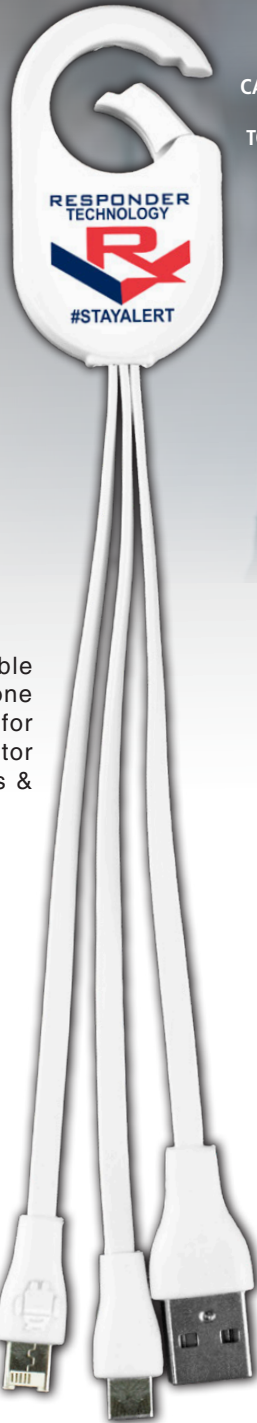

ON-THE-GO CHARGING CABLE STAY CONNECTED ANYWHERE

3-in-1

Charging Cable, It Charges Them All

CARABINER FOR
ATTACHING
TO BACKPACKS
AND BAGS

#5140 'Clip n Charge'

Universal Charging Cable with Carabiner Clip

Perfect for On-The-Go, this 3-in-1 charging cable with 5 pin attachment for use with Apple® iPhone and other Apple® devices, Micro USB attachment for use with Android phones and the Type-C connector for the newer Android® phone, portable speakers & power banks. Includes carabiner clip.

100	250	500	1,000	2,500+	
3.80	~~3.65~~	~~3.55~~	~~3.45~~	3.35	(C)
	3.55	3.45	3.35		(C)