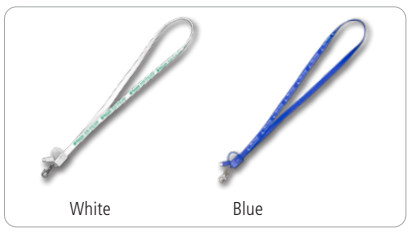

Lobster Badge Holder Clip

ID Card Not Included

Setup Charge: 55.00 (G). **Price Includes:** One color only step and repeat imprint along the outside of the cable. One Color Imprint Only. **PMS Color Match:** 40.00 (G). **Email Proof:** 7.50 (G), add 2 days to production time. **Repeat Setup:** 27.50 (G). **Size:** 1/2" W x 17-1/2" H. **Imprint:** 3/8" W x 13 1/2" L per side on front of lanyard. **Weight:** 7 lbs. (100pcs.) **Packaging:** Bulk. **Material:** PU Plastic. iPhone® is a registered trademark of Apple® Inc.

Specify Promo **#E4172** to receive special pricing at time of order placement as it cannot be applied later. This offer may not be combined with any other promotion, discount, coupon and/or special column pricing. Expires 12/31/2020.