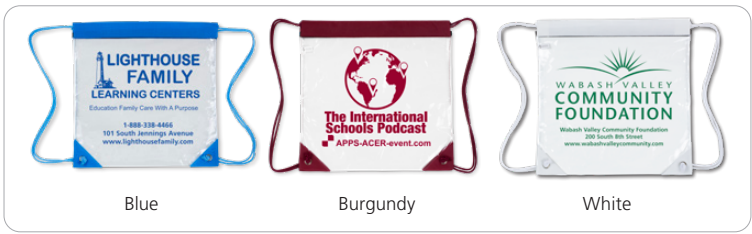

GAME, SET, MATCH

STADIUM COMPLIANT CINCH PACK

Was ~~\$2.49~~
\$2.39 (C)
 1000 pcs +

#949 "Harris" Clear Vinyl Stadium Compliant Cinch Pack Backpack

Made of clear PVC material which meets CPSIA and Prop 65 specifications for lead, phthalates and other heavy metals. Meets new Stadium Bag Policy Guidelines! Sports fans will be cheering all season long.

Size: 12" W x 12"
Imprint Area: 9" W x 8" H
Weight: 19 lbs. (100 pcs.)

100	250	500	1,000	2,500+	
3.00	2.80	2.65	2.49	2.39	(C)
	2.65	2.49	2.39		(C)

Blue

Burgundy

White

Setup Charge: 55.00 (G) per location. **Price Includes:** One color imprint, one location. **2nd Location Imprint:** add .50 (G) running charge, plus setup charge. **PMS Color Match Charge:** 40.00 (G) per color. **Repeat Setup Charge:** 27.50 (G). **Email Proof Charge:** 7.50 (G), add 2 days to production time. **Production Time:** 5 Days. **Material:** Vinyl with 80GSM Non-Woven Polypropylene Trim with Nylon Rope Handle. **Packaging:** Bulk