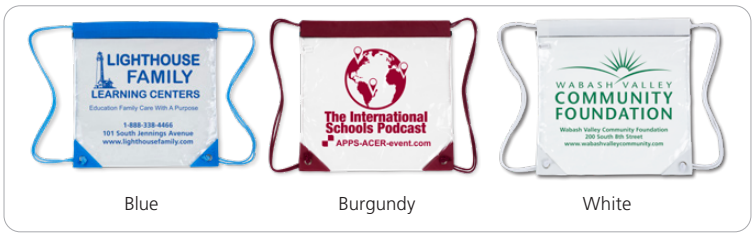

GAME, SET, MATCH

STADIUM COMPLIANT CINCH PACK

Was ~~\$2.49~~
\$2.39 (C)
 1000 pcs +

#949 "Harris" Clear Vinyl Stadium Compliant Cinch Pack Backpack

Made of clear PVC material which meets CPSIA and Prop 65 specifications for lead, phthalates and other heavy metals. Meets new Stadium Bag Policy Guidelines! Sports fans will be cheering all season long.

Size: 12" W x 12"
Imprint Area: 9" W x 8" H
Weight: 19 lbs. (100 pcs.)

100	250	500	1,000	2,500+	
3.00	2.80	2.65	2.49	2.39	(C)
	2.65	2.49	2.39		(C)

Setup Charge: 55.00 (G) per location. **Price Includes:** One color imprint, one location. **2nd Location Imprint:** add .50 (G) running charge, plus setup charge. **PMS Color Match Charge:** 40.00 (G) per color. **Repeat Setup Charge:** 27.50 (G). **Email Proof Charge:** 7.50 (G), add 2 days to production time. **Production Time:** 5 Days. **Material:** Vinyl with 80GSM Non-Woven Polypropylene Trim with Nylon Rope Handle. **Packaging:** Bulk