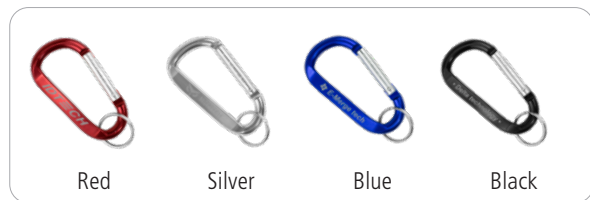

Red

Silver

Blue

Black

#CA1 "CARA L"

Large 3" Carabiner Keyholder
with Split Ring Attachment

Size: 3-1/8" x 1-3/4" x 3/8" Imprint: 1/4" x 1-3/4"
Weight: 8 lbs. (100pcs.)