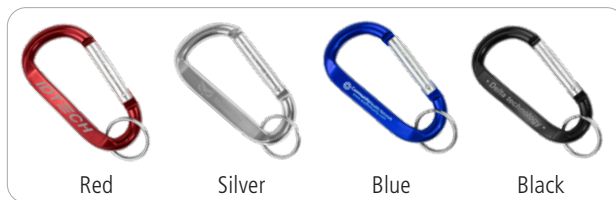

Red

Silver

Blue

Black

Price Includes: Laser Engraving, one location. Please specify, add .08 (G) to attach add-on parts. **Laser Setup Charge:** 50.00 (G). **Minimum Quantity 250 to 499:** add .10 (G) each. **2nd Side Laser Engraving:** add .30 (G) running charge, plus Setup Charge. **Email Proof Charge:** 7.50 (G), add 2 days to production time. **Repeat Laser Setup charge:** 27.50 (G). **Production Time:** 5 Days. **Packaging:** Bulk with Split Ring attached.

IMPORTANT: Please specify Promo **#W3750** to receive special pricing at time of order placement as it cannot be applied later. This offer may not be combined with any other promotion, discount, coupon and/or special column pricing (EQP & NQP do not apply sorry no exceptions). Expires 3/31/2020. All prices are in US Dollars.

These carabiners are not for climbing.

Have More Time? Overseas Production

	10-12 Weeks	7,500	15,000	30,000+
#CA10P	.63	.58	.54	(C)
#CA150P	.40	.37	.35	(C)