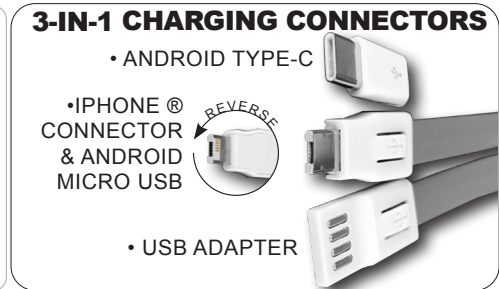

A HUB OF TECH ACTIVITY

HUB AND CHARGING CABLES ALL IN ONE!

Was ~~\$3.39~~ (C)
\$2.49 (C)
 1000 pcs+

TYPE-C ADAPTER STORAGE

3-IN-1 CHARGING CONNECTORS

- ANDROID TYPE-C
- IPHONE® CONNECTOR & ANDROID MICRO USB
- USB ADAPTER

#5144 "Zion" 3 Port Mini USB Hub and Charging Cable

100	250	500	1,000	2,500+
4.40	4.20	3.99	3.99	3.99 (C)
3.35	3.25	2.99	2.49	2.49

Features 3 port USB 2.0 HUB and a 3-in-1 charging cable that has connectors for all cell phones:

- *Android Type-C Connector (Stored Inside USB Hub)*
- *iPhone® Connector*
- *Android Micro-USB Connector*

BLUE
 Shown with PhotoImage
 4 Color Process Imprint*

Setup Charge: 55.00 (G) per color. **Price Includes:** One color imprint, one location. **PMS Color Match:** 40.00 (G) per color, not available for Full Color Imprint.

Size: 1-3/4" W x 6-15/16" H. **Imprint:** Standard Imprint Side - 1-7/16" W x 1-1/2" H. Optional 2nd Side Imprint: 1-7/16" x 1-15/16".

Recommended for charging one device at a time. Extends to 12" in length. iPhone®/iPad®/Ipod® are registered trademarks of Apple® Inc.