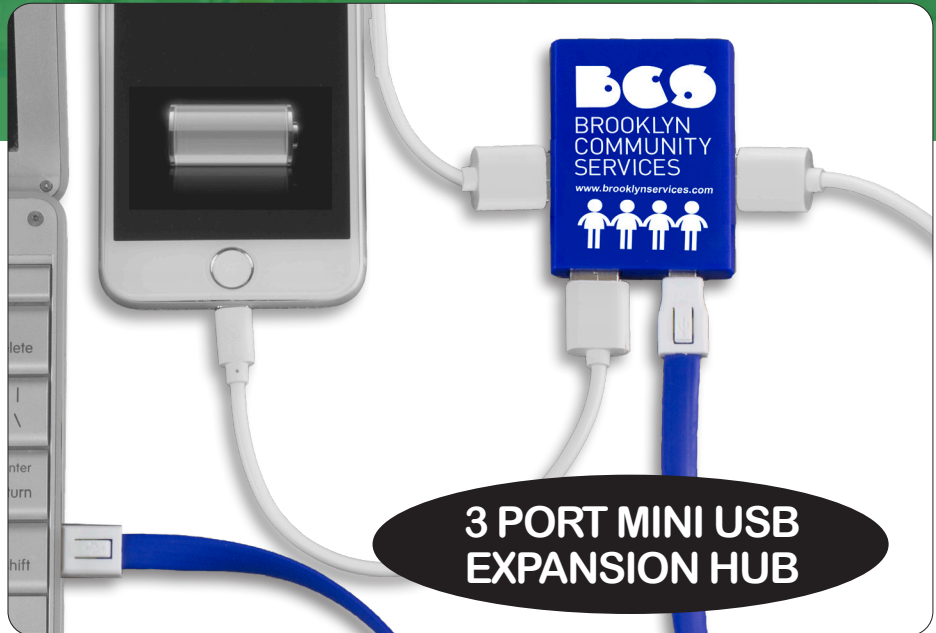

A HUB OF TECH ACTIVITY

HUB AND CHARGING CABLES ALL IN ONE!

Was ~~\$3.39~~ (C)
\$2.49 (C)
 1000 pcs+

TYPE-C ADAPTER STORAGE

3-IN-1 CHARGING CONNECTORS

- ANDROID TYPE-C
- IPHONE® CONNECTOR & ANDROID MICRO USB
- USB ADAPTER

#5144 "Zion" 3 Port Mini USB Hub and Charging Cable

100	250	500	1,000	2,500+
4.40	4.20	3.99	3.99	3.99 (C)
3.35	3.25	2.99	2.49	2.49

Features 3 port USB 2.0 HUB and a 3-in-1 charging cable that has connectors for all cell phones:

- *Android Type-C Connector (Stored Inside USB Hub)*
- *iPhone® Connector*
- *Android Micro-USB Connector*

BLUE
 Shown with PhotoImage
 4 Color Process Imprint*

Setup Charge: 55.00 (G) per color. **Price Includes:** One color imprint, one location. **PMS Color Match:** 40.00 (G) per color, not available for Full Color Imprint.

Size: 1-3/4" W x 6-15/16" H. **Imprint:** Standard Imprint Side - 1-7/16" W x 1-1/2" H. Optional 2nd Side Imprint: 1-7/16" x 1-15/16".

Recommended for charging one device at a time. Extends to 12" in length. iPhone®/iPad®/Ipod® are registered trademarks of Apple® Inc.