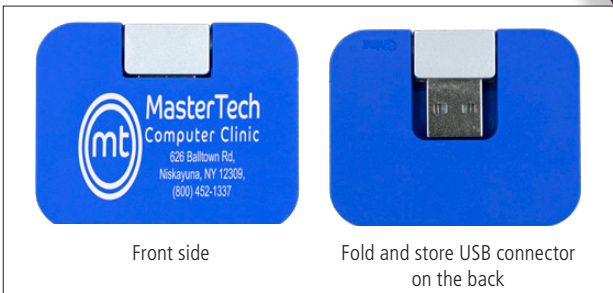

TAKE CHARGE OF YOUR DEVICES!

Portable Mini 4 Port USB 2.0 Hub

Was ~~$2.75~~
$2.59 (C)
2500 pcs +