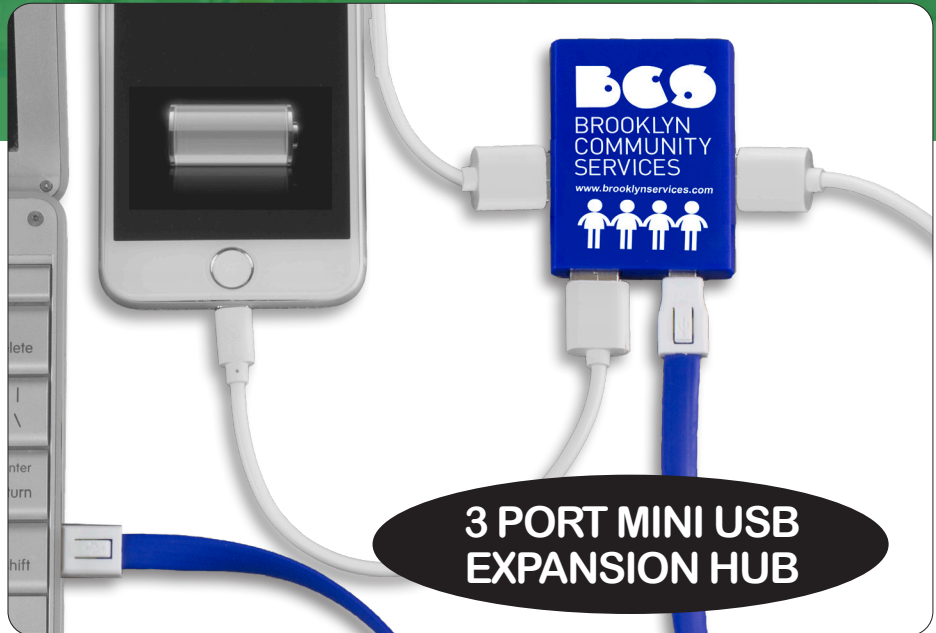

A HUB OF TECH ACTIVITY

HUB AND CHARGING CABLES ALL IN ONE!

Was ~~\$3.39~~ (C)
\$2.49 (C)
 1000 pcs+

TYPE-C ADAPTER STORAGE

3-IN-1 CHARGING CONNECTORS

- ANDROID TYPE-C
- IPHONE® CONNECTOR & ANDROID MICRO USB
- USB ADAPTER

#5144 "Zion" 3 Port Mini USB Hub and Charging Cable

100	250	500	1,000	2,500+
4.40	4.20	3.99	3.99	3.99 (C)
3.35	3.25	2.99	2.49	2.49

Features 3 port USB 2.0 HUB and a 3-in-1 charging cable that has connectors for all cell phones:

- *Android Type-C Connector (Stored Inside USB Hub)*
- *iPhone® Connector*
- *Android Micro-USB Connector*

BLUE
 Shown with Photolmage
 4 Color Process Imprint*

Setup Charge: 55.00 (G) per color. **Price Includes:** One color imprint, one location. **PMS Color Match:** 40.00 (G) per color, not available for Full Color Imprint.

Size: 1-3/4" W x 6-15/16" H. **Imprint:** Standard Imprint Side - 1-7/16" W x 1-1/2" H. Optional 2nd Side Imprint: 1-7/16" x 1-15/16".

Recommended for charging one device at a time. Extends to 12" in length. iPhone®/iPad®/Ipod® are registered trademarks of Apple® Inc.