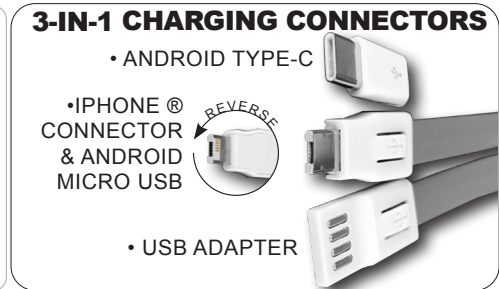

A HUB OF TECH ACTIVITY

HUB AND CHARGING CABLES ALL IN ONE!

Was ~~\$3.39~~ (C)
\$2.49 (C)
 1000 pcs+

TYPE-C ADAPTER STORAGE

3-IN-1 CHARGING CONNECTORS

- ANDROID TYPE-C
- IPHONE® CONNECTOR & ANDROID MICRO USB
- USB ADAPTER

#5144 "Zion" 3 Port Mini USB Hub and Charging Cable

100	250	500	1,000	2,500+
4.40	4.20	3.99	3.99	3.99 (C)
3.35	3.25	2.99	2.49	2.49

Features 3 port USB 2.0 HUB and a 3-in-1 charging cable that has connectors for all cell phones:

- *Android Type-C Connector (Stored Inside USB Hub)*
- *iPhone® Connector*
- *Android Micro-USB Connector*

BLUE
 Shown with Photolmage
 4 Color Process Imprint*

Setup Charge: 55.00 (G) per color. **Price Includes:** One color imprint, one location. **PMS Color Match:** 40.00 (G) per color, not available for Full Color Imprint.

Size: 1-3/4" W x 6-15/16" H. **Imprint:** Standard Imprint Side - 1-7/16" W x 1-1/2" H. Optional 2nd Side Imprint: 1-7/16" x 1-15/16".

Recommended for charging one device at a time. Extends to 12" in length. iPhone®/iPad®/Ipod® are registered trademarks of Apple® Inc.