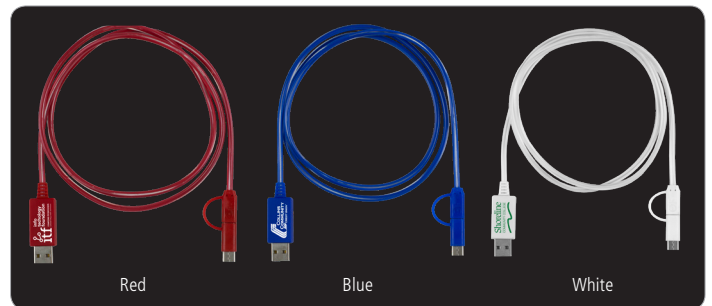

3-in-1 charging cable with 5-pin charging attachment for use with Apple® iPhone® 6, 7, 8 and X cell phones and Micro USB charging attachment for use with Android® phones and a Type C universal attachment with reversible orientation (either side is up) for any device requiring Type C connectivity. The entire cable lights up in matching cord color when plugged into power source. Extra long 40" cord.

Size: 40" long. Imprint: 17/32" W x 1 1/16" H.

100	250	500	1,000	2,500+
4.40	4.20	4.10	4.00	3.90 (C)
3.99	3.89	3.75	3.75	(C)

• SLIDE OFF TO USE I-DEVICE CONNECTOR OR MICRO USB

• TYPE C

• USB ADAPTER

Red

Blue