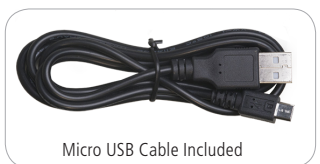

WE HAVE A SLEEKER SPEAKER

ULTRA THIN WIRELESS SPEAKER

NEW

Was
~~\$10.25~~ (C)

\$8.99
250 pcs+ (C)

#5151 "SCHUBERT" WIRELESS FLAT MINI SMART SPEAKER

- Featuring High Definition Technology
- Pair Your Device With The Speaker To Enjoy Dynamic Stereo Sound
- Features A Micro USB Input (Cord Included)
- Charging Cable Included
- Perfect For Your Home, Office Or Outside Activities
- LED Indicator Light
- 250 mAh Lithium Ion Battery
- Pairs From Up To 25 Ft. Away
- Up To 3 Hours Of Play Time

Size: 4" W x 2" H. Imprint: 3-3/4" x 1-3/4"

30	50	100	250	500+
12.50	11.50	10.75	10.25	9.99 (C)
	9.95	9.49	8.99	8.99 (C)

Black

White
Shown with PhotoImage ©
Full Color Imprint*

Screen Setup Charge: 55.00 (G) One color imprint, one location. **Price Includes:** One color imprint, one location. **Additional Location:** add .30 (G) running charge, plus Setup Charge. **PMS Color Match Charge:** 40.00 (G) per color, not available for Full Color Imprint. ***PhotoImage © Full Color Imprint Setup Charge:** add .35 (G) running charge, plus 55.00 (G) Setup Charge. **Email Proof Charge:** 7.50 (G), add 2 days to production time. **Repeat Setup Charge:** 25.00 (G). **Production Time:** 5 Days. **Packaging:** Gift Box. **Weight:** 5 lbs. (30 pcs.) **Material:** PVC and ABS plastic components.