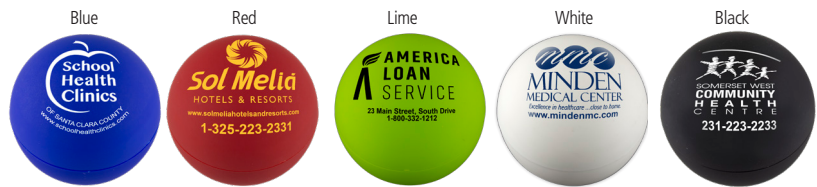

Screen Setup Charge: 55.00 (G) per color. **Price Includes:** One color imprint, one location. **Additional Imprint Color:** add .30 (G) running charge, plus Setup Charge. **PMS Color Match:** 40.00 (G) per color. **Email Proof:** 7.50 (G), add 2 days to production time. **Repeat Setup:** 25.00 (G). **Production Time:** 5 Days.

Weight: 6-1/2 lbs. (200pcs.) **Packaging:** Bulk. **Material:** ABS Plastic. **Scent:** Vanilla Scented. FDA Compliant. SPF Free. All Moisturizers wrapped in Safety Seal.

Optional Matching Colors: Blue, White, Red & Lime.

Please specify Promo **#W3657** to receive special pricing at time of order placement as it cannot be applied later. This offer may not be combined with any other promotion, discount, coupon and/or special column pricing. Expires 7/31/2019. All prices are in US Dollars.

Disclaimer: Please note melting will occur if temperature exceeds 100 degrees Fahrenheit. Please note: Small shifting of imprint cannot be avoided when printing. As each product is manufactured and printed individually, up to 3/16" movement in logo alignment may occur. Lip Moisturizers are intended for individual use and cannot be compared. 0429

HAVE MORE TIME? TRY OVERSEAS PRODUCTION.

Production Time	7,500	10,000	25,000+
10-12 Weeks			
#LB1040P	.72	.67	.62 (C)