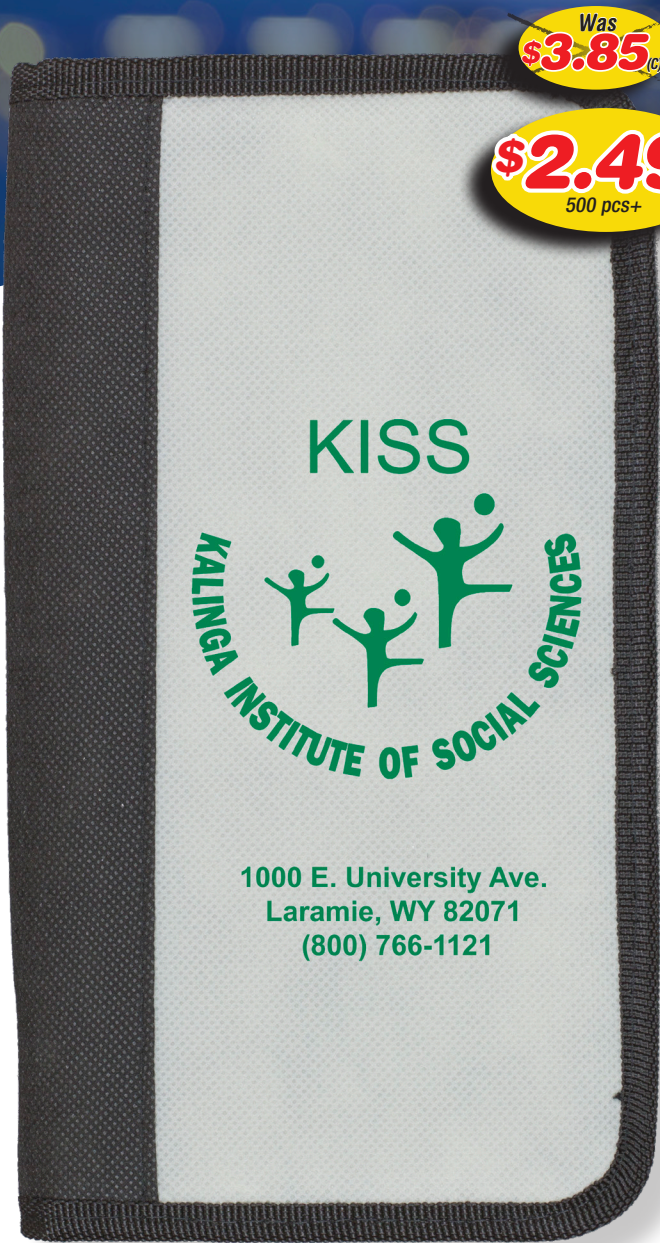

# AN OUTSTANDING TRAVEL COMPANION

Was **\$3.85** (C)

**\$2.49** (C)  
500 pcs+

Pen Loop

2 Elastic Loops For Cables or Earbuds

Pockets For Passport, Tickets and Business Cards

Large Mesh Pocket

## #5315 "The Seven Seas" Travel Tech Accessory & Passport Holder

This deluxe padded travel case comes with a large pocket on the front. On the inside, it comes with a pocket for passports, another pocket for tickets, business card pocket, pen loop, 2 elastic loops for cable management, 1 elastic mesh pocket storage. Stay organized when traveling and find all your cords and chargers quickly and conveniently.

**Size:** 5-1/2" W x 9-3/4" H

**Imprint:** 3" W x 8" H

100	250	500	1,000	2,500+
4.30	<del>4.10</del>	<del>3.85</del>	<del>3.80</del>	<del>3.75</del> (C)
	<b>2.99</b>	<b>2.49</b>	<b>2.49</b>	<b>2.49</b> (C)