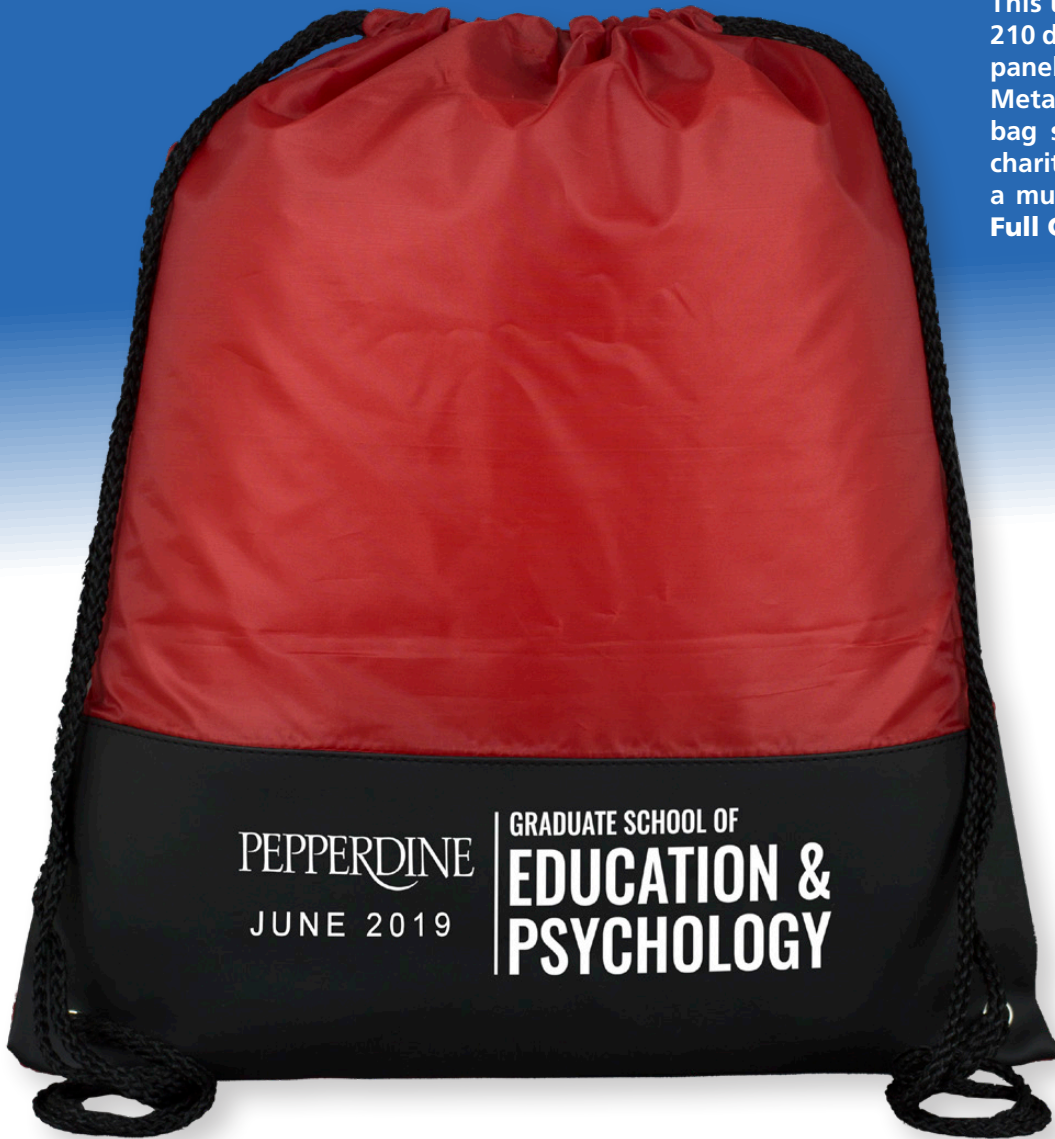

PACK TO THE FUTURE

DRAWSTRING BACKPACKS ON SALE NOW!

This useful and practical backpack is made of 210 denier polyester with 8mil black vinyl front panel and nylon braided drawstring closure. Metal grommets prevent tearing and increase bag strength. Great for schools, universities, charity walks, and retailers, this backpack is a must! Also available with a PhotoImage Full Color Imprint!

Was ~~$2.20~~ (G)
$1.39 (C)
500 pcs+

#942 'McKinley'
Drawstring Cinch Pack Backpack
Size: 13-1/2" W x 17-1/2" H
Imprint: 3-1/2" W x 10" H
Optional Imprint Area: 10" x 9" W

100	250	500	1,000	2,500+	
2.50	~~2.30~~	~~2.20~~	~~2.10~~	~~2.00~~	(C)
	1.75	1.39	1.39	1.39	(C)

Available Backpack Colors:

Lime Green

Red

Shown with **Optional Topside**
Optional PhotoImage ®
Full Color Imprint*

Setup Charge: 55.00 (G) per location. **Price Includes:** One color imprint, one location. **Additional Location Imprint:** add .50 (G) running charge, plus Setup Charge. **PMS Color Match :** 40.00 (G) per color, not available for 4 color process imprint. ***PhotoImage ® Full Color Imprint Setup Charge:** add 1.10 (G) running charge (minimum 200 pieces), plus 55.00 (G) Setup Charge, add 3 days production time. Available only on Optional Imprint Area. **Repeat Setup :** 25.00 (G). **Email Proof :** 7.50 (G), add 2 days to production time. **Production Time:** 5 Days. **Weight:** 15 lbs. (100 pcs.). **Packaging:** Bulk. **Material:** 210D Polyester with Black Vinyl.

Please specify Promo #W3645 to receive special pricing at time of order placement as it cannot be applied later. This offer may not be combined with any other promotion, discount, coupon and/or special column pricing. Expires 12/31/2019. All prices are in US Dollars. While Quantities Last. Inventory Subject To Prior Sale.