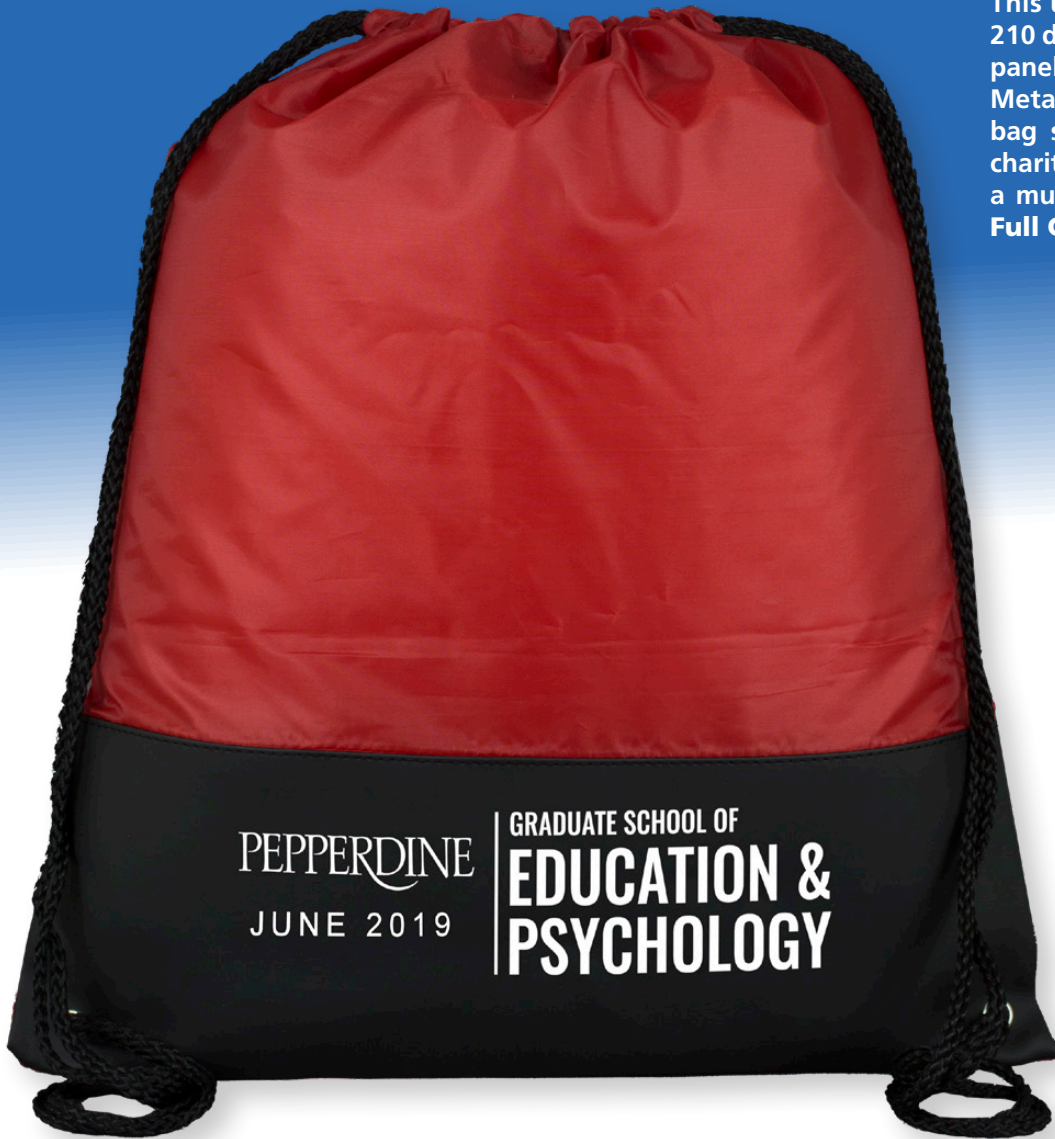

PACK TO THE FUTURE

DRAWSTRING BACKPACKS ON SALE NOW!

This useful and practical backpack is made of 210 denier polyester with 8mil black vinyl front panel and nylon braided drawstring closure. Metal grommets prevent tearing and increase bag strength. Great for schools, universities, charity walks, and retailers, this backpack is a must! Also available with a PhotoImage Full Color Imprint!

Was ~~$2.20~~ (G)
$1.39 (C)
500 pcs+

#942 'McKinley'
Drawstring Cinch Pack Backpack
Size: 13-1/2" W x 17-1/2" H
Imprint: 3-1/2" W x 10" H
Optional Imprint Area: 10" x 9" W

100	250	500	1,000	2,500+	
2.50	~~2.30~~	~~2.20~~	~~2.10~~	~~2.00~~	(C)
	1.75	1.39	1.39	1.39	(C)

Available Backpack Colors:

Lime Green

Red

Shown with **Optional Topside**
Optional PhotoImage®
Full Color Imprint*

Setup Charge: 55.00 (G) per location. **Price Includes:** One color imprint, one location. **Additional Location Imprint:** add .50 (G) running charge, plus Setup Charge. **PMS Color Match :** 40.00 (G) per color, not available for 4 color process imprint. ***PhotoImage**® **Full Color Imprint Setup Charge:** add 1.10 (G) running charge (minimum 200 pieces), plus 55.00 (G) Setup Charge, add 3 days production time. Available only on Optional Imprint Area. **Repeat Setup :** 25.00 (G). **Email Proof :** 7.50 (G), add 2 days to production time. **Production Time:** 5 Days. **Weight:** 15 lbs. (100 pcs.). **Packaging:** Bulk. **Material:** 210D Polyester with Black Vinyl.

Please specify Promo #W3645 to receive special pricing at time of order placement as it cannot be applied later. This offer may not be combined with any other promotion, discount, coupon and/or special column pricing. Expires 12/31/2019. All prices are in US Dollars. While Quantities Last. Inventory Subject To Prior Sale.